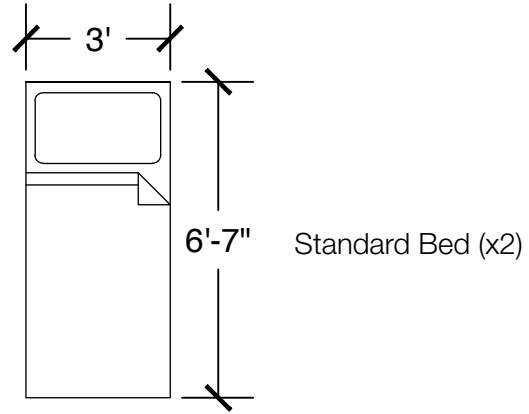

Configuration Notes:

Applicable to Vail 511
All drawings are 1/4"=1'-0" scale
Dimensions are meant to be general figures and may not be exact