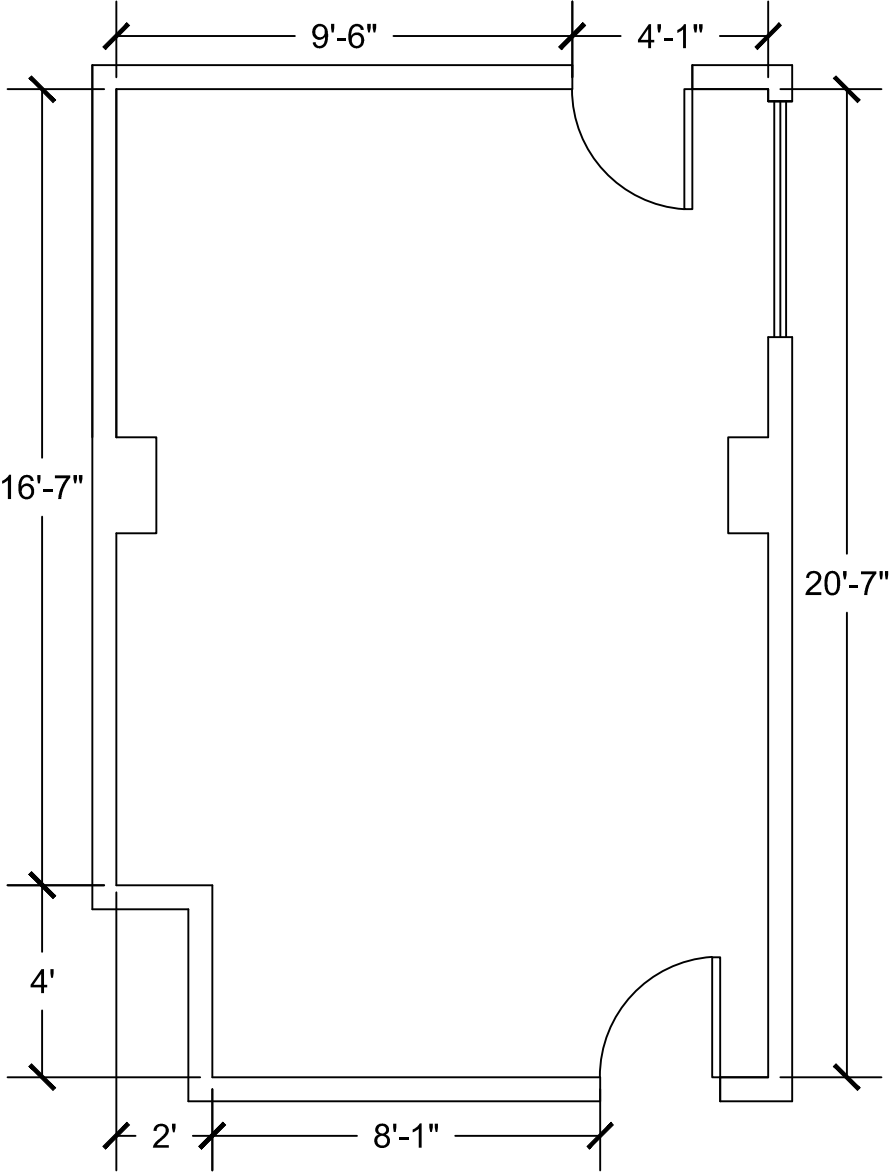

Configuration Notes:

Applicable to Vail 302
All drawings are 1/4"=1'-0" scale
Dimensions are meant to be general figures and may not be exact