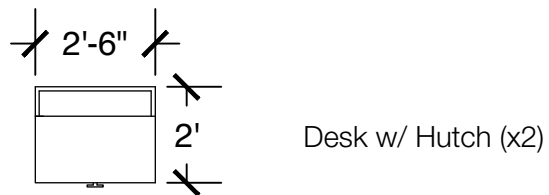

Standard Bed (x2)

Dresser (x2)

Desk w/ Hutch (x2)

Configuration Notes:

Applicable to Vail 460 and 561
 All drawings are 1/4"=1'-0" scale
 Dimensions are meant to be general figures and may not be exact

Configuration Notes: