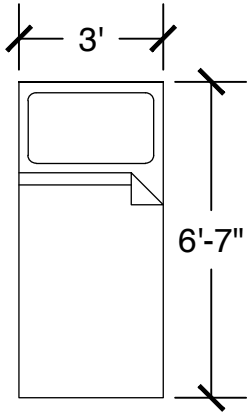

Configuration Notes:

Applicable to Vail 601
 All drawings are 1/4"=1'-0" scale
 Dimensions are meant to be general figures and may not be exact

Configuration Notes:

Applicable to Vail 602

All drawings are 1/4"=1'-0" scale

Desk w/ Hutch (x2)

Configuration Notes:

Applicable to Vail 606
 All drawings are 1/4"=1'-0" scale
 Dimensions are meant to be general figures and may not be exact

Standard Bed (x2)

Dresser (x2)

Desk w/ Hutch (x2)

Configuration Notes:

Applicable to Vail 607

All drawings are 1/4"=1'-0" scale

Dimensions are meant to be general figures and may not be exact

Standard Bed (x2)

Dresser (x2)

Desk w/ Hutch (x2)

Configuration Notes:

Applicable to Vail 609
 All drawings are 1/4"=1'-0" scale
 Dimensions are meant to be general figures and may not be exact

Standard Bed (x2)

Dresser (x2)

Desk w/ Hutch (x2)

Configuration Notes:

Applicable to Vail 610
 All drawings are 1/4"=1'-0" scale
 Dimensions are meant to be general figures and may not be exact