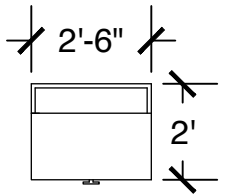

Dresser (x4)

Desk w/ Hutch (x4)

Configuration Notes:

Applicable to Vail 251
 All drawings are 3/16"=1'-0" scale
 Dimensions are meant to be general figures and may not be exact

Standard Bed (x2)

Dresser (x2)