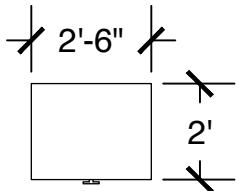

Dresser (x4)

Desk w/ Hutch (x4)

Configuration Notes:

Applicable to Vail 251
 All drawings are 3/16"=1'-0" scale
 Dimensions are meant to be general figures and may not be exact

Standard Bed (x2)

Dresser (x2)