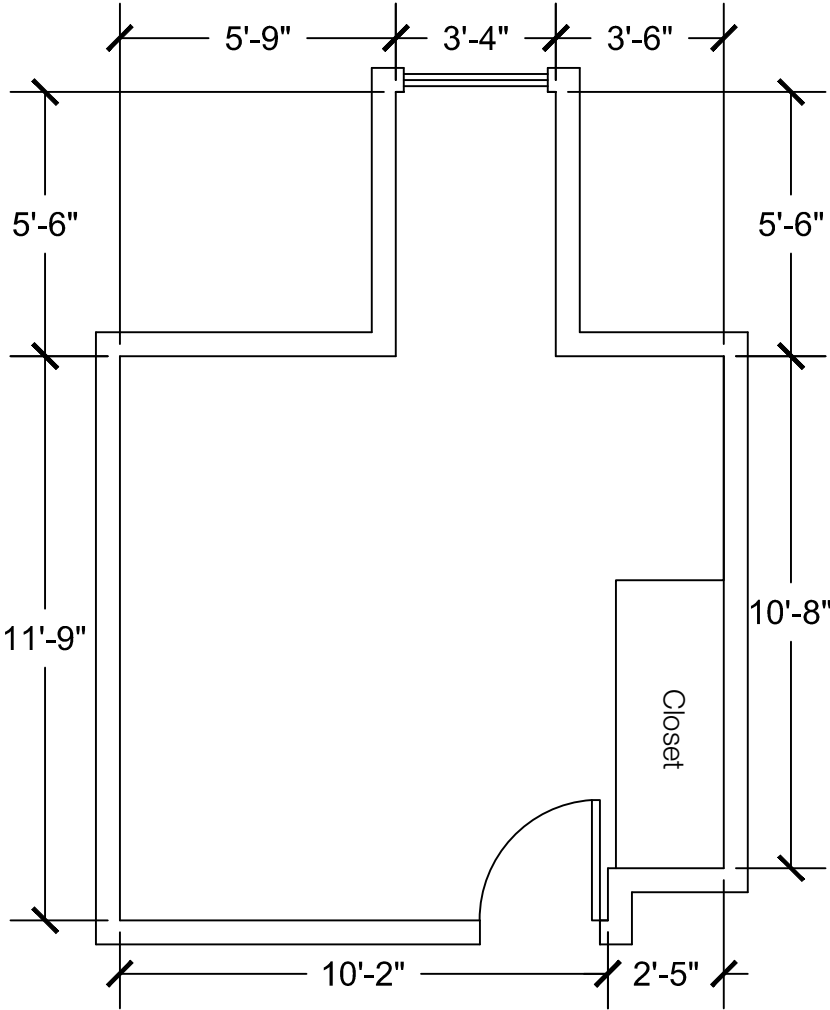

Dimensions are meant to be general figures and may not be exact

Standard Bed (x2)

Dresser (x2)

Desk w/ Hutch (x2)

Configuration Notes:

Applicable to Vail 603
 All drawings are 1/4"=1'-0" scale
 Dimensions are meant to be general figures and may not be exact

Standard Bed (x2)

Dresser (x2)

Desk w/ Hutch (x2)

Configuration Notes:

Applicable to Vail 604

All drawings are 1/4"=1'-0" scale

Dimensions are meant to be general figures and may not be exact

Standard Bed (x2)

Dresser (x2)

Desk w/ Hutch (x2)

Configuration Notes:

Applicable to Vail 605
 All drawings are 1/4"=1'-0" scale
 Dimensions are meant to be general figures and may not be exact

Standard Bed (x2)

Dresser (x2)