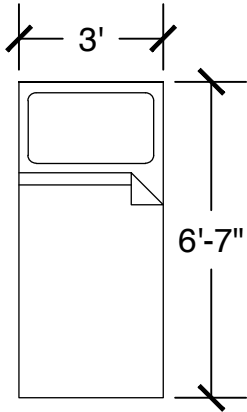

Configuration Notes:

Applicable to Vail 601
 All drawings are 1/4"=1'-0" scale
 Dimensions are meant to be general figures and may not be exact

Configuration Notes:

Applicable to Vail 602

All drawings are 1/4"=1'-0" scale

Dimensions are meant to be general figures and may not be exact

Standard Bed (x2)

Dresser (x2)

Desk w/ Hutch (x2)

Configuration Notes:

Applicable to Vail 603
 All drawings are 1/4"=1'-0" scale
 Dimensions are meant to be general figures and may not be exact