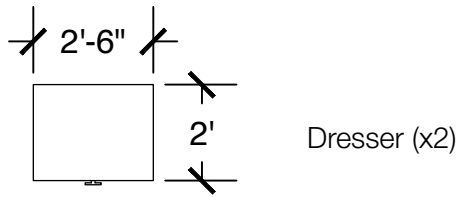

Configuration Notes:
Applicable to Vail 202
All drawings are 1/4"=1'-0" scale
Dimensions are meant to be general figures and may not be exact