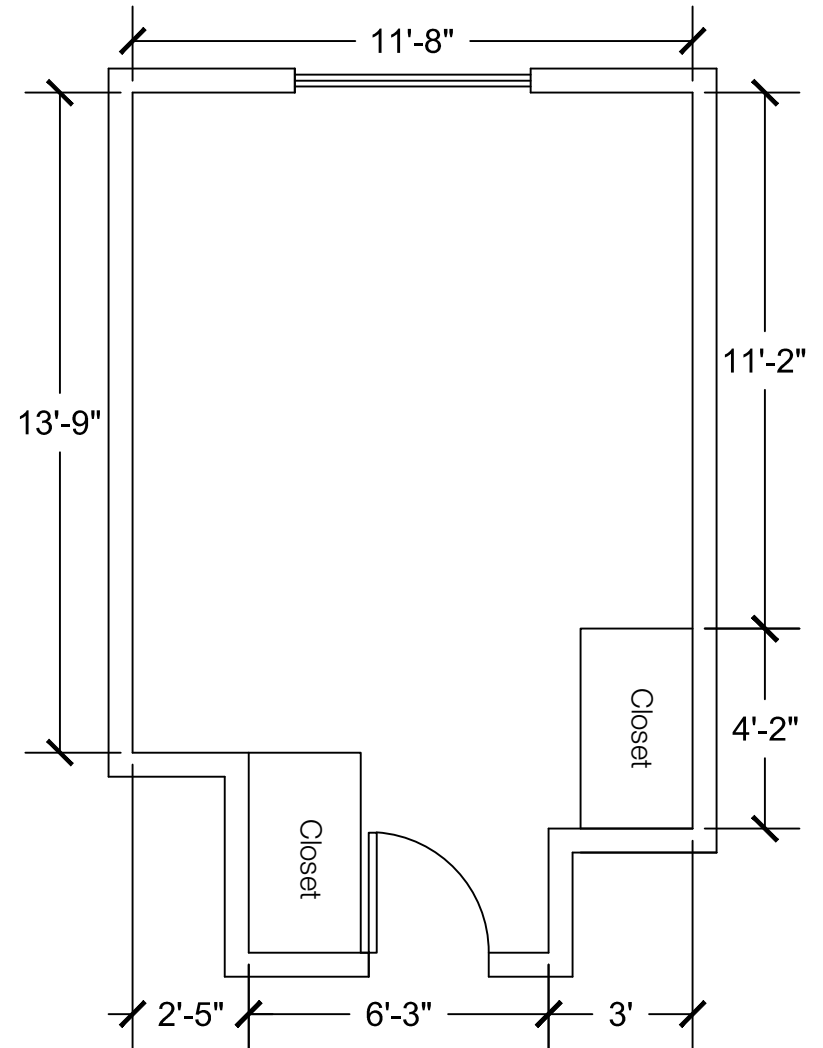

Configuration Notes:

Applicable to Vail 601
 All drawings are 1/4"=1'-0" scale
 Dimensions are meant to be general figures and may not be exact

Configuration Notes:

Applicable to Vail 602

All drawings are 1/4"=1'-0" scale

Dimensions are meant to be general figures and may not be exact

Standard Bed (x2)

Dresser (x2)

Desk w/ Hutch (x2)

Configuration Notes:

Applicable to Vail 603
 All drawings are 1/4"=1'-0" scale
 Dimensions are meant to be general figures and may not be exact

Dresser (x2)

Desk w/ Hutch (x2)

Configuration Notes:

Applicable to Vail 605
 All drawings are 1/4"=1'-0" scale
 Dimensions are meant to be general figures and may not be exact

Standard Bed (x2)

Dresser (x2)

Configuration Notes:

Applicable to Vail 455 and 556
 All drawings are 1/4"=1'-0" scale
 Dimensions are meant to be general figures and may not be exact

Standard Bed (x2)

Dresser (x2)

Desk w/ Hutch (x2)

Configuration Notes: