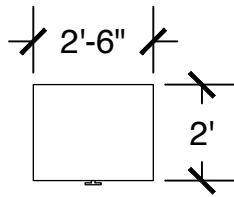

Desk w/ Hutch (x3)

Configuration Notes:

Applicable to Vail 302
 All drawings are 1/4"=1'-0" scale
 Dimensions are meant to be general figures and may not be exact

Standard Bed (x2)

Dresser (x2)

Desk w/ Hutch (x2)