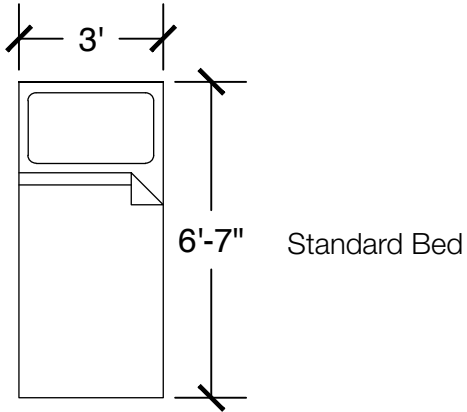

Configuration Notes:

Applicable to Vail 308, 310, 355, 414, 416, and 462
All drawings are 1/4"=1'-0" scale
Dimensions are meant to be general figures and may not be exact