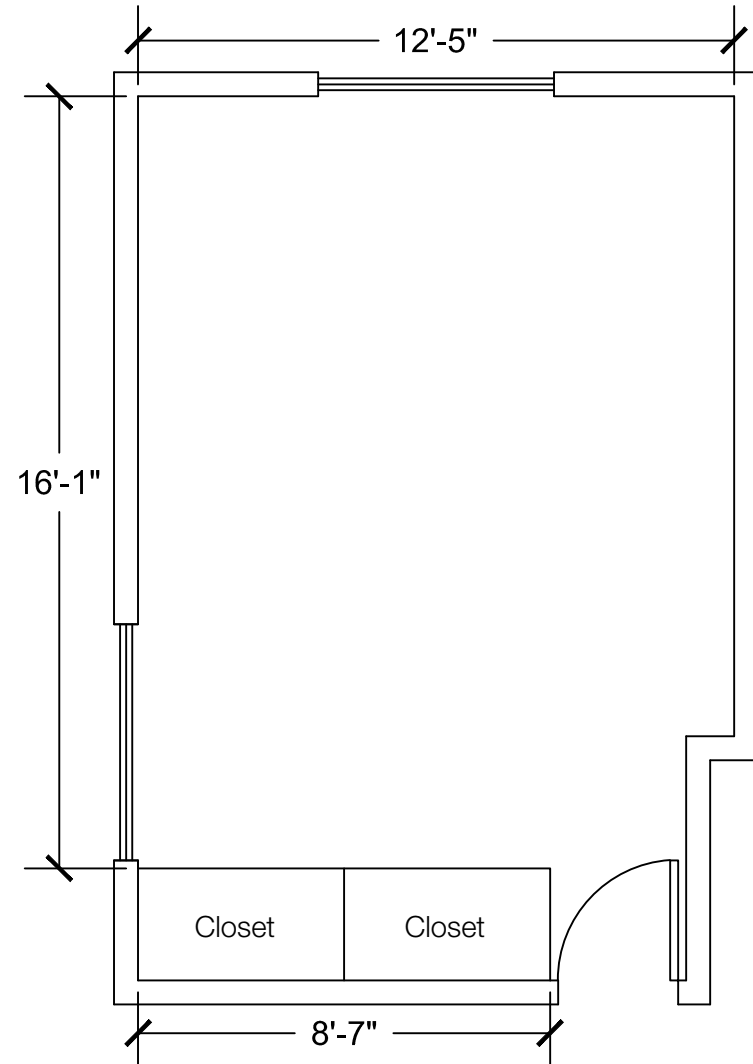

Dimensions are meant to be general figures and may not be exact

Standard Bed (x2)

Dresser (x2)

Desk w/ Hutch (x2)

Configuration Notes:

Applicable to Vail 603
 All drawings are 1/4"=1'-0" scale
 Dimensions are meant to be general figures and may not be exact

Standard Bed (x2)

Dresser (x2)

Desk w/ Hutch (x2)

Configuration Notes:

Applicable to Vail 604

All drawings are 1/4"=1'-0" scale

Dimensions are meant to be general figures and may not be exact

Standard Bed (x2)

Dresser (x2)

Desk w/ Hutch (x2)

Configuration Notes:

Applicable to Vail 605
 All drawings are 1/4"=1'-0" scale
 Dimensions are meant to be general figures and may not be exact

Standard Bed (x2)

Dresser (x2)

Configuration Notes:

Applicable to Vail 158

All drawings are 1/4"=1'-0" scale

Dimensions are meant to be general figures and may not be exact

Standard Bed (x2)

Dresser (x2)

Desk w/ Hutch (x2)

Configuration Notes: