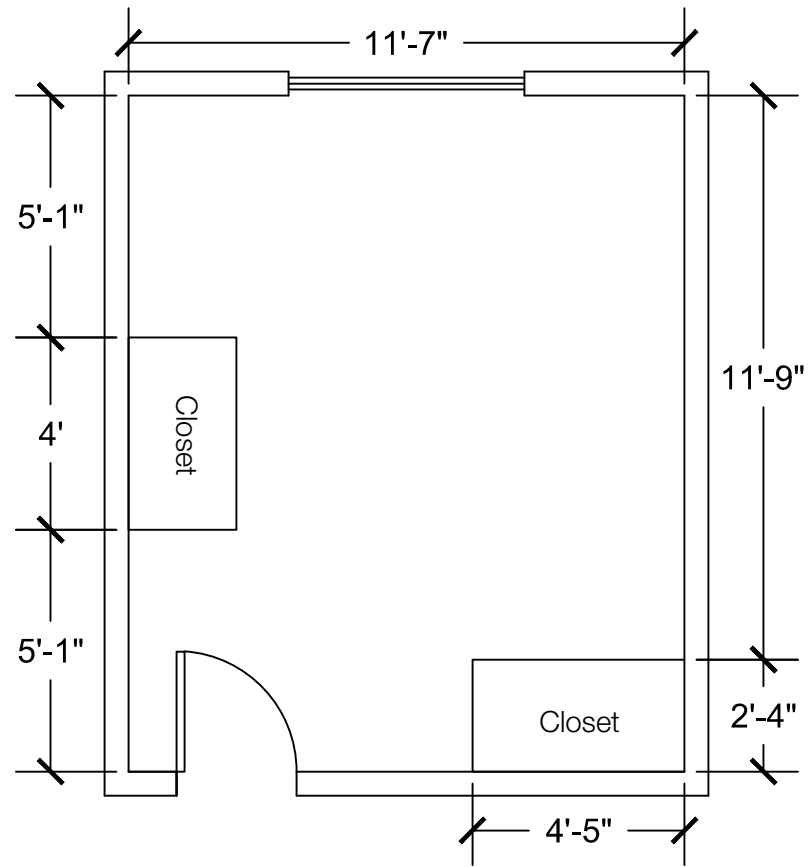

Configuration Notes:
Applicable to Vail 202
All drawings are 1/4"=1'-0" scale
Dimensions are meant to be general figures and may not be exact