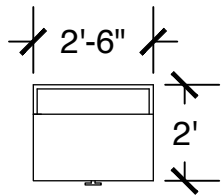

Desk w/ Hutch (x4)