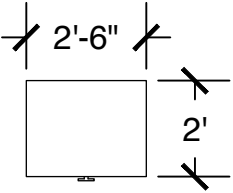

Standard Bed (x3)

Dresser (x3)

Desk w/ Hutch (x3)

Configuration Notes:

Applicable to Vail 351
 All drawings are 1/4"=1'-0" scale
 Dimensions are meant to be general figures and may not be exact

Standard Bed (x2)