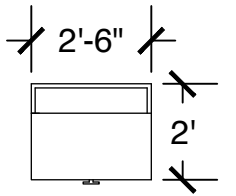

Desk w/ Hutch (x2)