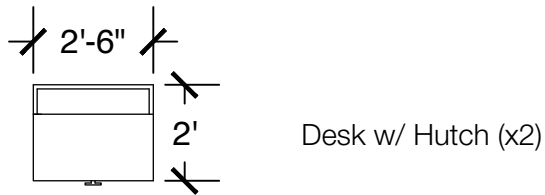

Dimensions are meant to be general figures and may not be exact

Configuration Notes:

Applicable to Vail 500 and 550

All drawings are 1/4"=1'-0" scale

Dimensions are meant to be general figures and may not be exact