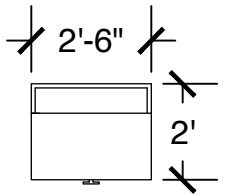

Desk w/ Hutch (x3)