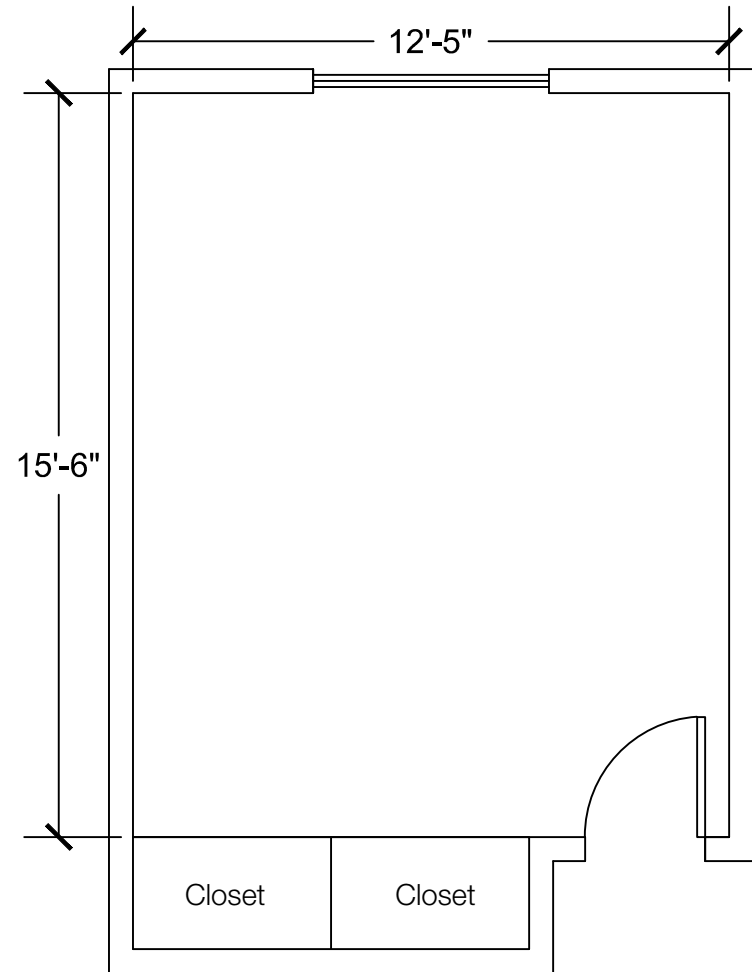

Configuration Notes:

Applicable to Vail 158

All drawings are 1/4"=1'-0" scale

Dimensions are meant to be general figures and may not be exact