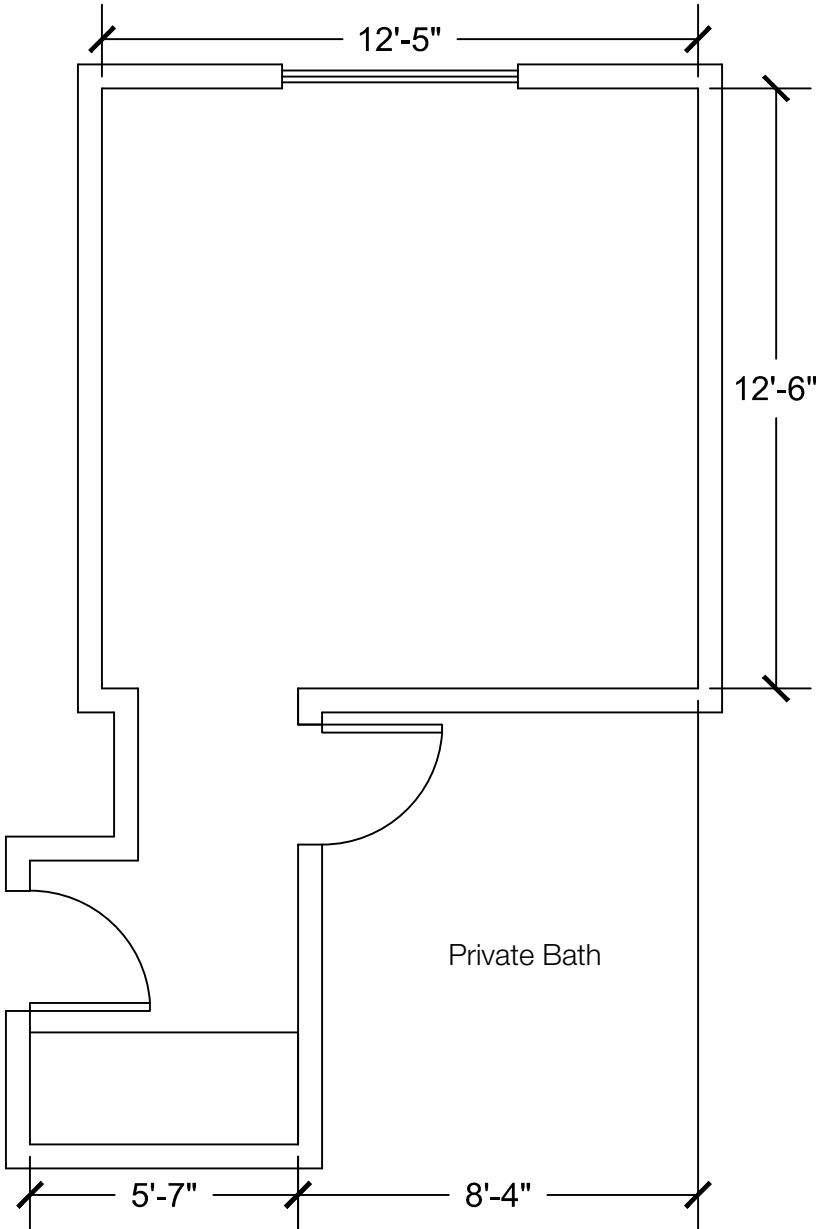

Dresser (x2)

Desk w/ Hutch (x2)

Configuration Notes:

Applicable to Vail 605
 All drawings are 1/4"=1'-0" scale
 Dimensions are meant to be general figures and may not be exact

Standard Bed (x2)

Dresser (x2)

Desk w/ Hutch (x2)

Configuration Notes:

Applicable to Vail 606
 All drawings are 1/4"=1'-0" scale
 Dimensions are meant to be general figures and may not be exact

Standard Bed (x2)

Dresser (x2)

Desk w/ Hutch (x2)

Applicable to Vail 609
 All drawings are 1/4"=1'-0" scale
 Dimensions are meant to be general figures and may not be exact

Standard Bed (x2)

Dresser (x2)

Desk w/ Hutch (x2)

Configuration Notes:

Applicable to Vail 610
 All drawings are 1/4"=1'-0" scale
 Dimensions are meant to be general figures and may not be exact

All drawings are 1/4"=1'-0" scale

Dimensions are meant to be general figures and may not be exact

Standard Bed (x2)

Dresser (x2)

Desk w/ Hutch (x2)

Configuration Notes:

Applicable to Vail 360
 All drawings are 1/4"=1'-0" scale
 Dimensions are meant to be general figures and may not be exact