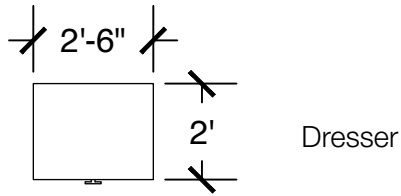

Applicable to Vail 430

All drawings are 1/4"=1'-0" scale

Dimensions are meant to be general figures and may not be exact

Standard Bed (x2)

Dresser (x2)

Desk w/ Hutch (x2)

Configuration Notes:

Applicable to Vail 204, 312, and 418
 All drawings are 1/4"=1'-0" scale
 Dimensions are meant to be general figures and may not be exact