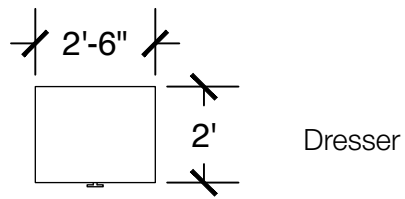

Configuration Notes:

Applicable to Vail 307, 357, 359, 413, 463, and 465

All drawings are 1/4"=1'-0" scale

Dimensions are meant to be general figures and may not be exact