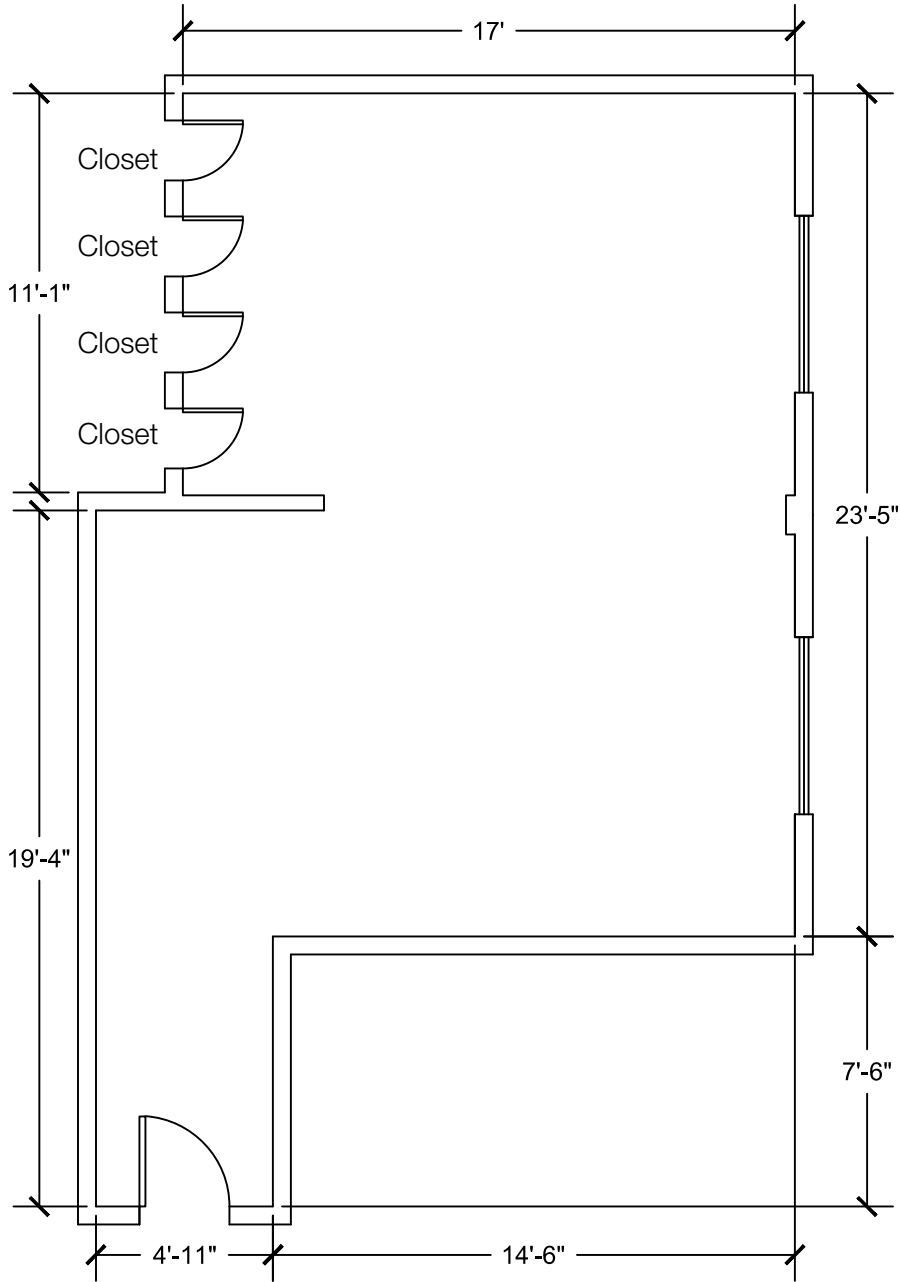

Configuration Notes:

Applicable to Vail 251
All drawings are 3/16"=1'-0" scale
Dimensions are meant to be general figures and may not be exact