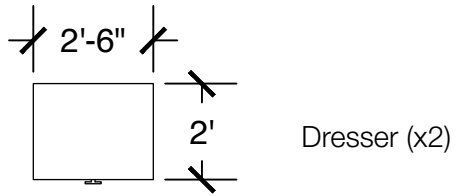

Dimensions are meant to be general figures and may not be exact

Configuration Notes:

Applicable to Vail 500 and 550

All drawings are 1/4"=1'-0" scale

Dimensions are meant to be general figures and may not be exact