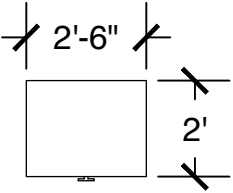

Dresser (x2)