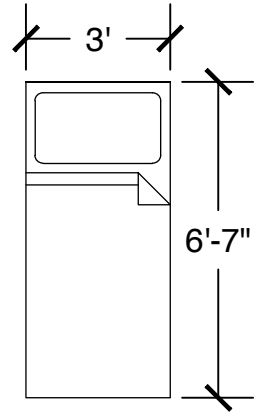

Standard Bed (x2)