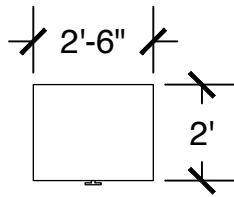

Desk w/ Hutch (x2)

Configuration Notes:

Applicable to Vail 606
 All drawings are 1/4"=1'-0" scale
 Dimensions are meant to be general figures and may not be exact

Standard Bed (x2)

Dresser (x2)

Desk w/ Hutch (x2)