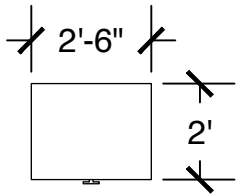

Dresser (x2)