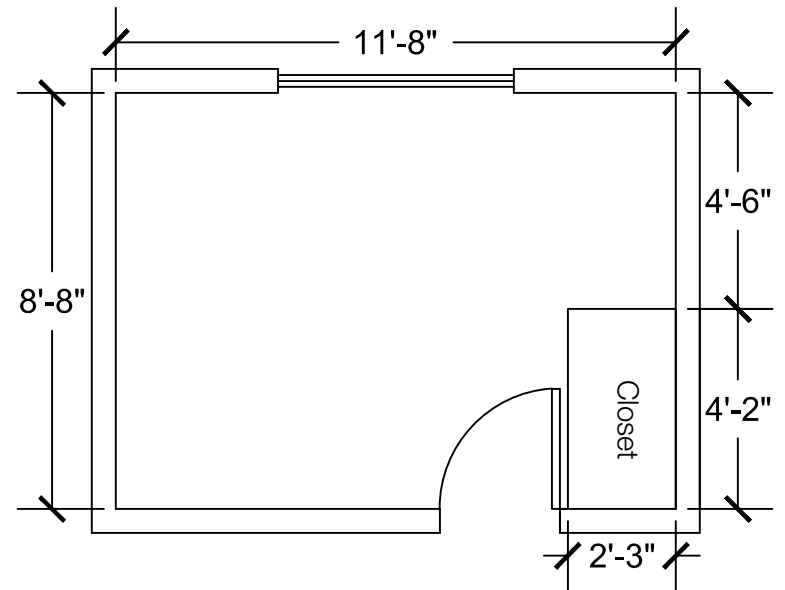

Configuration Notes:

Applicable to Vail 307, 357, 359, 413, 463, and 465

All drawings are 1/4"=1'-0" scale

Dimensions are meant to be general figures and may not be exact