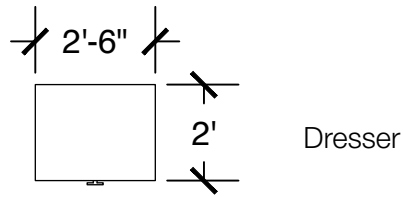

Configuration Notes:

Applicable to Vail 601
All drawings are 1/4"=1'-0" scale
Dimensions are meant to be general figures and may not be exact