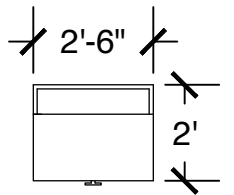

Configuration Notes:

Applicable to Vail 158

All drawings are 1/4"=1'-0" scale

Dimensions are meant to be general figures and may not be exact

Standard Bed (x2)

Dresser (x2)

Desk w/ Hutch (x2)

Configuration Notes: