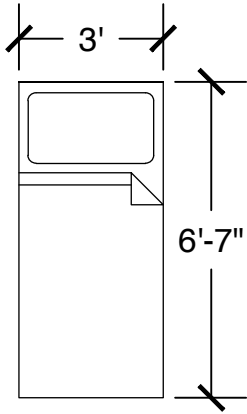

Configuration Notes:

Applicable to Vail 601
 All drawings are 1/4"=1'-0" scale
 Dimensions are meant to be general figures and may not be exact

Configuration Notes:

Applicable to Vail 602

All drawings are 1/4"=1'-0" scale

Dimensions are meant to be general figures and may not be exact

Standard Bed (x2)

Dresser (x2)

Desk w/ Hutch (x2)

Configuration Notes:

Applicable to Vail 603
 All drawings are 1/4"=1'-0" scale
 Dimensions are meant to be general figures and may not be exact

Standard Bed (x2)

Dresser (x2)

Desk w/ Hutch (x2)

Configuration Notes:

Applicable to Vail 604

All drawings are 1/4"=1'-0" scale

Dimensions are meant to be general figures and may not be exact

Standard Bed (x2)

Dresser (x2)

Desk w/ Hutch (x2)

Configuration Notes:

Applicable to Vail 605
 All drawings are 1/4"=1'-0" scale
 Dimensions are meant to be general figures and may not be exact

Standard Bed (x2)

Dresser (x2)