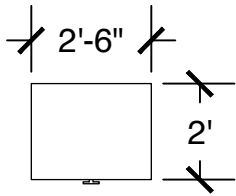

Configuration Notes:

Applicable to Vail 601
 All drawings are 1/4"=1'-0" scale
 Dimensions are meant to be general figures and may not be exact

Configuration Notes:

Applicable to Vail 602

All drawings are 1/4"=1'-0" scale

Dimensions are meant to be general figures and may not be exact

Standard Bed (x2)

Dresser (x2)

Desk w/ Hutch (x2)

Configuration Notes:

Applicable to Vail 603
 All drawings are 1/4"=1'-0" scale
 Dimensions are meant to be general figures and may not be exact