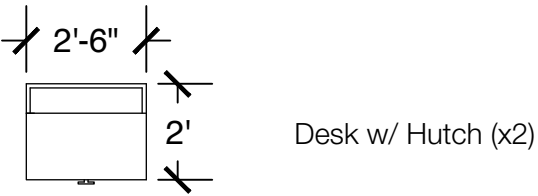

Configuration Notes:

Applicable to Vail 511
All drawings are 1/4"=1'-0" scale
Dimensions are meant to be general figures and may not be exact