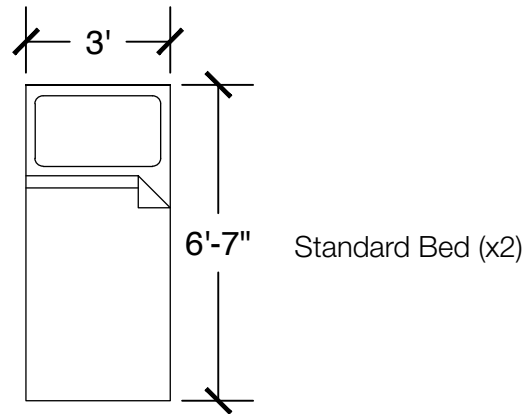

Desk w/ Hutch (x2)

Configuration Notes:

Applicable to Vail 613
 All drawings are 1/4"=1'-0" scale
 Dimensions are meant to be general figures and may not be exact

Standard Bed

Dresser

Desk w/ Hutch

Configuration Notes:

Applicable to Vail 614
 All drawings are 1/4"=1'-0" scale
 Dimensions are meant to be general figures and may not be exact

Configuration Notes:

Applicable to Vail 615
 All drawings are 1/4"=1'-0" scale
 Dimensions are meant to be general figures and may not be exact