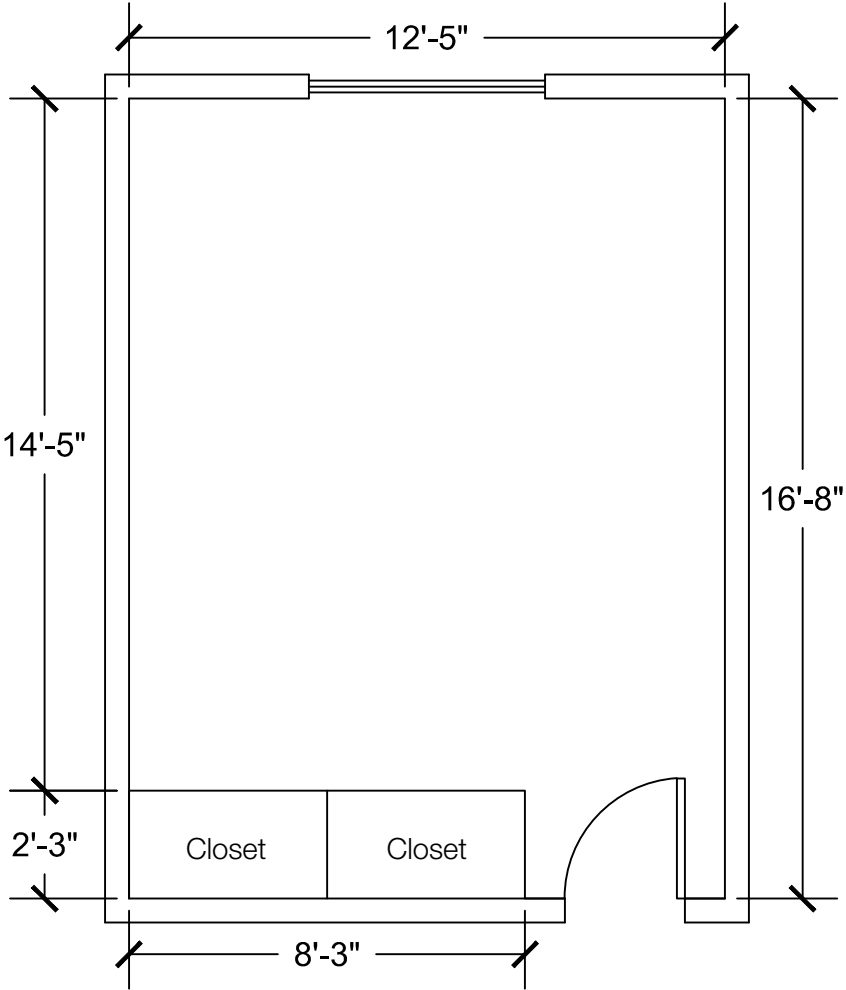

Configuration Notes:

Applicable to Vail 305
All drawings are 1/4"=1'-0" scale
Dimensions are meant to be general figures and may not be exact