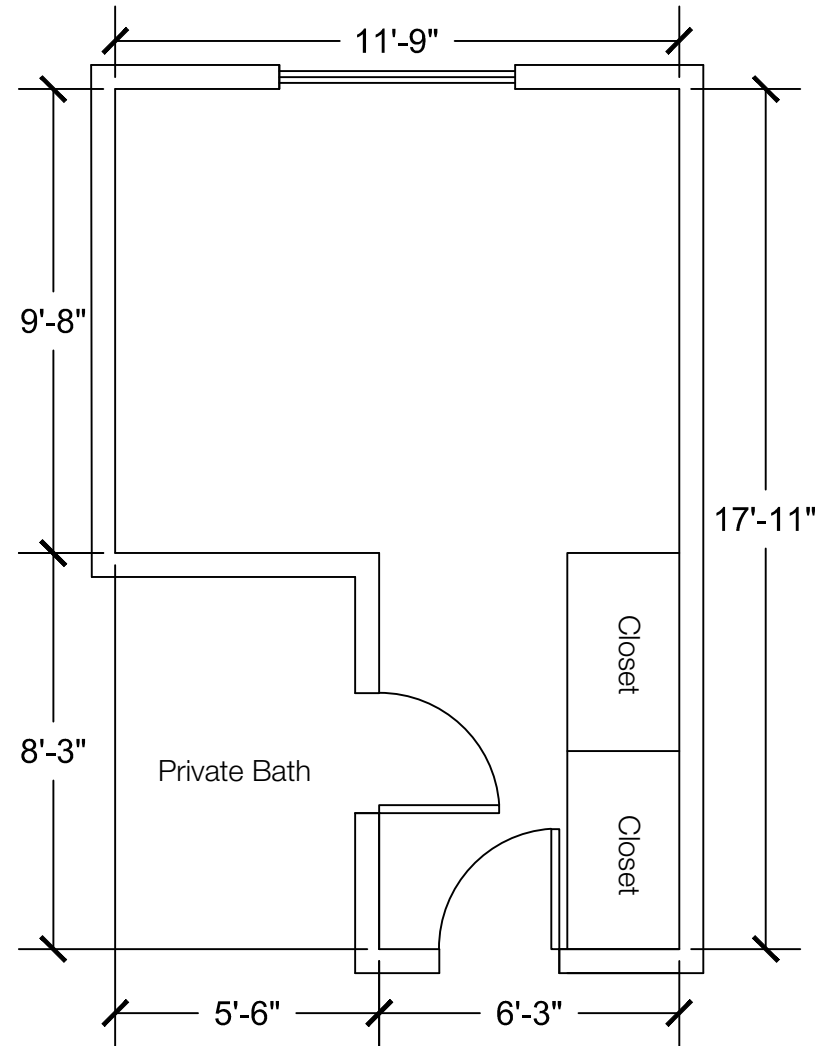

Dimensions are meant to be general figures and may not be exact

Standard Bed (x2)

Dresser (x2)

Desk w/ Hutch (x2)

Configuration Notes:

Applicable to Vail 603
 All drawings are 1/4"=1'-0" scale
 Dimensions are meant to be general figures and may not be exact

Standard Bed (x2)

Dresser (x2)

Desk w/ Hutch (x2)

Configuration Notes:

Applicable to Vail 604

All drawings are 1/4"=1'-0" scale

Dimensions are meant to be general figures and may not be exact

Standard Bed (x2)

Dresser (x2)

Desk w/ Hutch (x2)

Configuration Notes:

Applicable to Vail 605
 All drawings are 1/4"=1'-0" scale
 Dimensions are meant to be general figures and may not be exact

Standard Bed (x2)

Dresser (x2)

Dimensions are meant to be general figures and may not be exact

Configuration Notes:

Applicable to Vail 500 and 550

All drawings are 1/4"=1'-0" scale

Dimensions are meant to be general figures and may not be exact