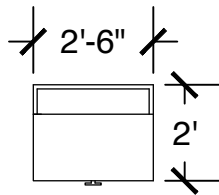

Desk w/ Hutch (x3)

Configuration Notes:

Applicable to Vail 302
 All drawings are 1/4"=1'-0" scale
 Dimensions are meant to be general figures and may not be exact

Standard Bed (x2)

Dresser (x2)

Desk w/ Hutch (x2)