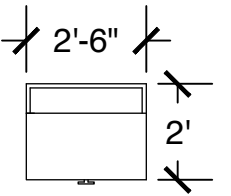

Dimensions are meant to be general figures and may not be exact

Standard Bed (x2)

Dresser (x2)

Desk w/ Hutch (x2)

Configuration Notes:

Applicable to Vail 603
 All drawings are 1/4"=1'-0" scale
 Dimensions are meant to be general figures and may not be exact

Standard Bed (x2)

Dresser (x2)

Desk w/ Hutch (x2)

Configuration Notes:

Applicable to Vail 604

All drawings are 1/4"=1'-0" scale

Dimensions are meant to be general figures and may not be exact

Standard Bed (x2)

Dresser (x2)

Desk w/ Hutch (x2)

Configuration Notes:

Applicable to Vail 605
 All drawings are 1/4"=1'-0" scale
 Dimensions are meant to be general figures and may not be exact

Standard Bed (x2)

Dresser (x2)

Desk w/ Hutch (x2)

Configuration Notes:

Applicable to Vail 606
 All drawings are 1/4"=1'-0" scale
 Dimensions are meant to be general figures and may not be exact

Standard Bed (x2)

Dresser (x2)

Desk w/ Hutch (x2)