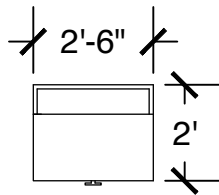

Dimensions are meant to be general figures and may not be exact

Standard Bed (x2)

Dresser (x2)

Desk w/ Hutch (x2)

Configuration Notes:

Applicable to Vail 603
 All drawings are 1/4"=1'-0" scale
 Dimensions are meant to be general figures and may not be exact

Dresser (x2)

Desk w/ Hutch (x2)

Configuration Notes:

Applicable to Vail 605
 All drawings are 1/4"=1'-0" scale
 Dimensions are meant to be general figures and may not be exact

Standard Bed (x2)

Dresser (x2)

All drawings are 1/4"=1'-0" scale

Dimensions are meant to be general figures and may not be exact

Standard Bed (x2)

Dresser (x2)

Desk w/ Hutch (x2)

Configuration Notes:

Applicable to Vail 113, 163, 217, 268, 327, 374