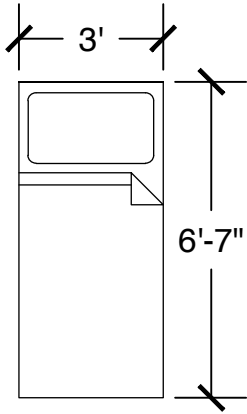

Configuration Notes:

Applicable to Vail 601
 All drawings are 1/4"=1'-0" scale
 Dimensions are meant to be general figures and may not be exact

Configuration Notes:

Applicable to Vail 602

All drawings are 1/4"=1'-0" scale

Dresser (x2)

Desk w/ Hutch (x2)

Configuration Notes:

Applicable to Vail 612
 All drawings are 1/4"=1'-0" scale
 Dimensions are meant to be general figures and may not be exact

Standard Bed (x2)

Dresser (x2)

Desk w/ Hutch (x2)

Configuration Notes:

Applicable to Vail 613
 All drawings are 1/4"=1'-0" scale
 Dimensions are meant to be general figures and may not be exact

Standard Bed

Dresser

Desk w/ Hutch

Configuration Notes:

Applicable to Vail 614
 All drawings are 1/4"=1'-0" scale
 Dimensions are meant to be general figures and may not be exact

Configuration Notes:

Applicable to Vail 615
 All drawings are 1/4"=1'-0" scale
 Dimensions are meant to be general figures and may not be exact