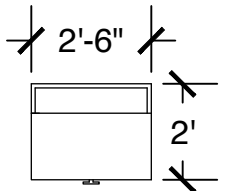

All drawings are 1/4"=1'-0" scale

Dimensions are meant to be general figures and may not be exact

Standard Bed (x2)

Dresser (x2)

Desk w/ Hutch (x2)

Configuration Notes:

Applicable to Vail 360
 All drawings are 1/4"=1'-0" scale
 Dimensions are meant to be general figures and may not be exact