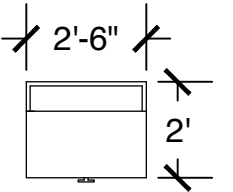

Dimensions are meant to be general figures and may not be exact

Standard Bed (x2)

Dresser (x2)

Desk w/ Hutch (x2)

Configuration Notes:

Applicable to Vail 603
 All drawings are 1/4"=1'-0" scale
 Dimensions are meant to be general figures and may not be exact

All drawings are 1/4"=1'-0" scale

Dimensions are meant to be general figures and may not be exact

Standard Bed (x2)

Dresser (x2)

Desk w/ Hutch (x2)

Configuration Notes:

Applicable to Vail 411
 All drawings are 1/4"=1'-0" scale
 Dimensions are meant to be general figures and may not be exact