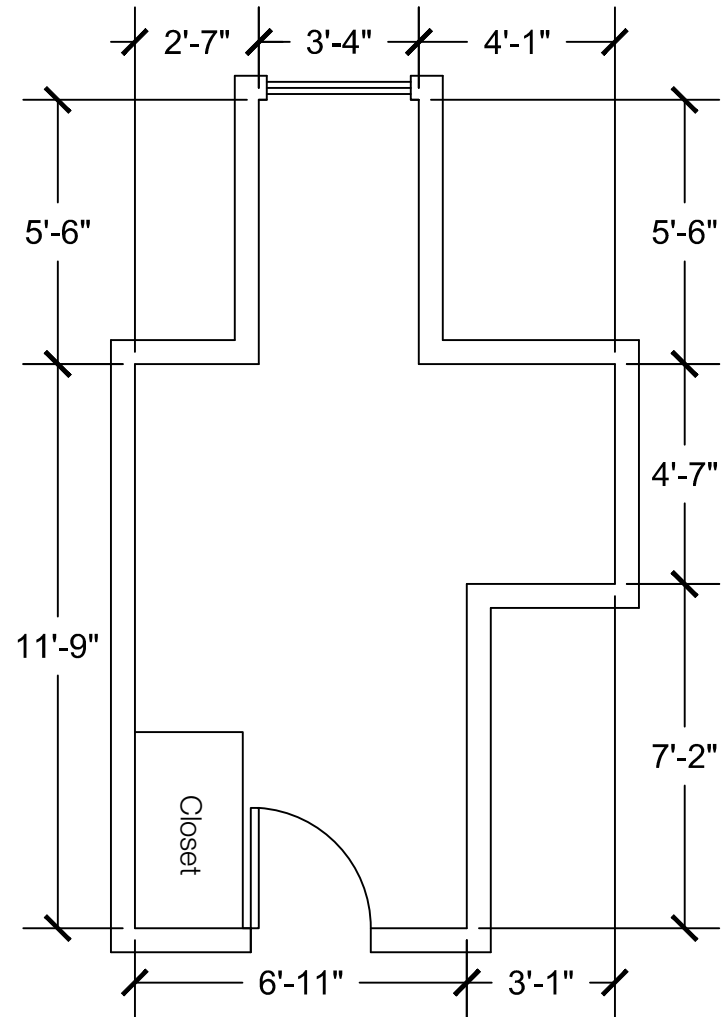

Configuration Notes:

Applicable to Vail 601
All drawings are 1/4"=1'-0" scale
Dimensions are meant to be general figures and may not be exact