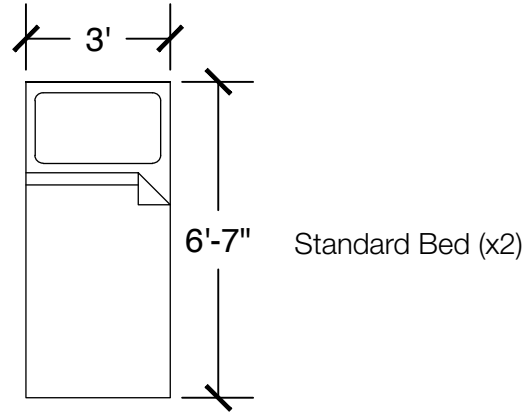

Configuration Notes:

Applicable to Vail 404, 454, 503, and 555.

All drawings are 1/4"=1'-0" scale

Dimensions are meant to be general figures and may not be exact