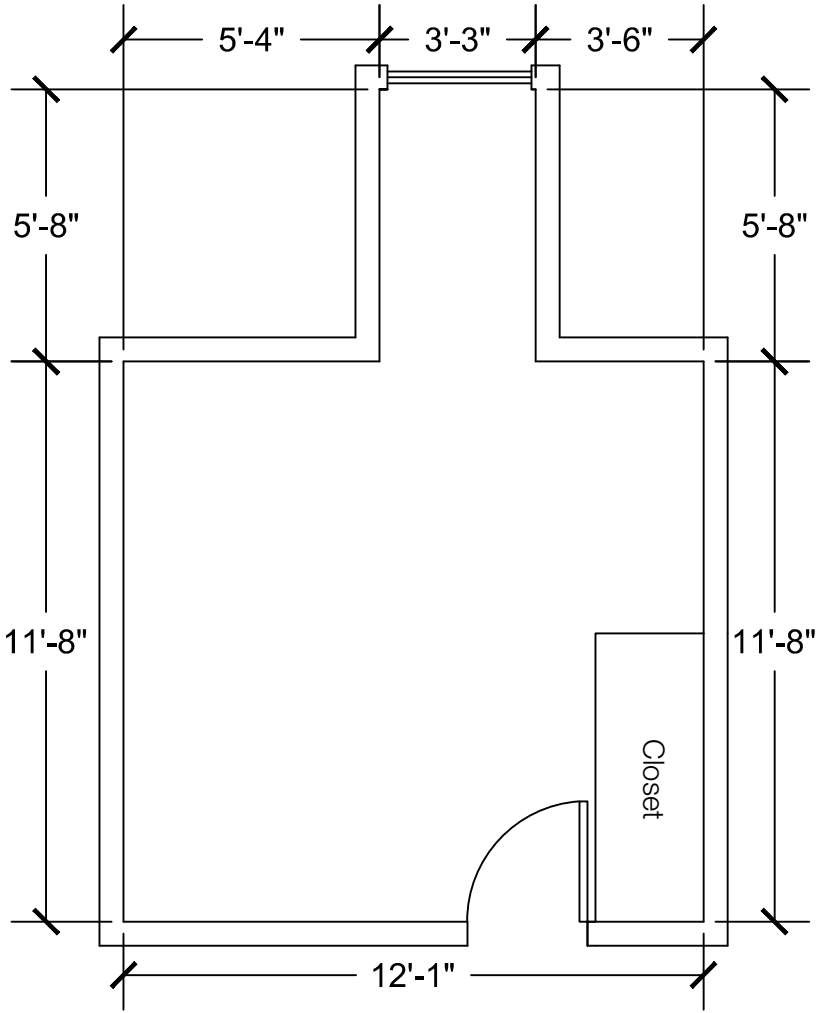

Dimensions are meant to be general figures and may not be exact

Standard Bed (x2)

Dresser (x2)

Desk w/ Hutch (x2)

Configuration Notes:

Applicable to Vail 603
 All drawings are 1/4"=1'-0" scale
 Dimensions are meant to be general figures and may not be exact

Standard Bed (x2)

Dresser (x2)

Desk w/ Hutch (x2)

Configuration Notes:

Applicable to Vail 604

All drawings are 1/4"=1'-0" scale

Dimensions are meant to be general figures and may not be exact

Standard Bed (x2)

Dresser (x2)

Desk w/ Hutch (x2)

Configuration Notes:

Applicable to Vail 605
 All drawings are 1/4"=1'-0" scale
 Dimensions are meant to be general figures and may not be exact

Standard Bed (x2)

Dresser (x2)

Desk w/ Hutch (x2)

Configuration Notes:

Applicable to Vail 606
 All drawings are 1/4"=1'-0" scale
 Dimensions are meant to be general figures and may not be exact

Standard Bed (x2)

Dresser (x2)

Desk w/ Hutch (x2)