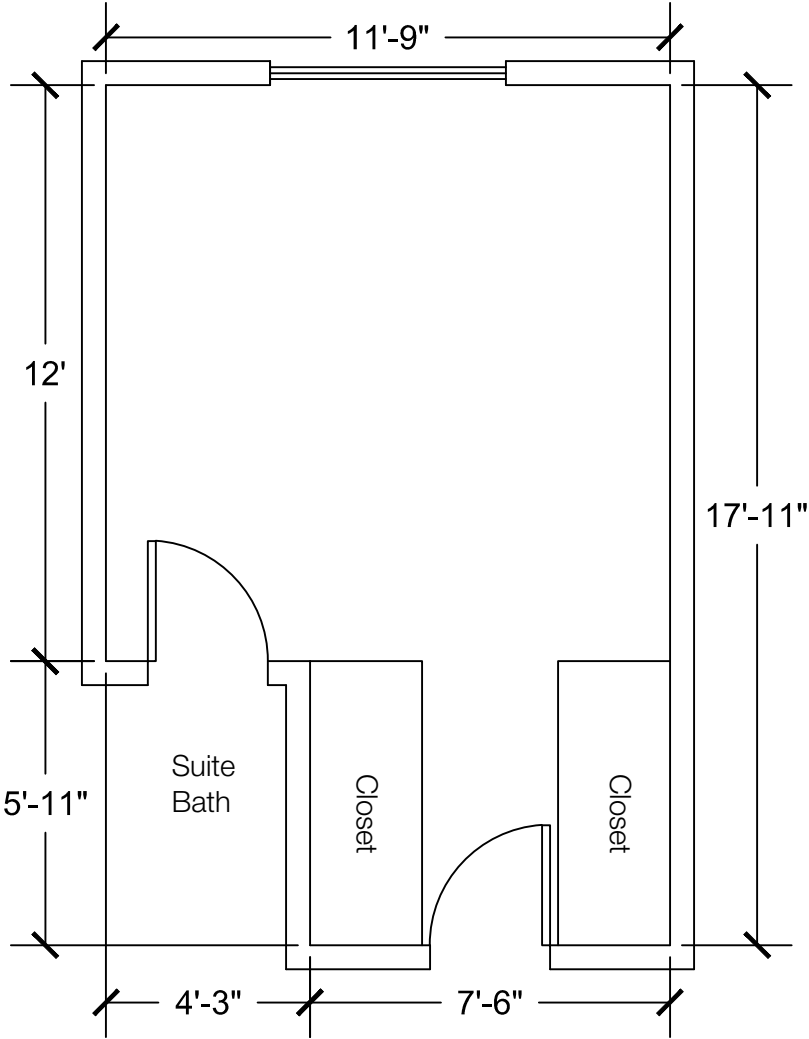

Standard Bed (x2)

Dresser (x2)

Desk w/ Hutch (x2)

Configuration Notes:

Applicable to Vail 604

All drawings are 1/4"=1'-0" scale

Dimensions are meant to be general figures and may not be exact

Standard Bed (x2)

Applicable to Vail 451, 502, and 506
 All drawings are 1/4"=1'-0" scale
 Dimensions are meant to be general figures and may not be exact

Configuration Notes:

Applicable to Vail 404, 454, 503, and 555.

All drawings are 1/4"=1'-0" scale

Dimensions are meant to be general figures and may not be exact

Standard Bed (x2)

Dresser (x2)

Desk w/ Hutch (x2)

Configuration Notes:

Applicable to Vail 405, 452, 505, and 553.

All drawings are 1/4"=1'-0" scale

Dimensions are meant to be general figures and may not be exact

Configuration Notes:

Applicable to Vail 500 and 550

All drawings are 1/4"=1'-0" scale

Dimensions are meant to be general figures and may not be exact