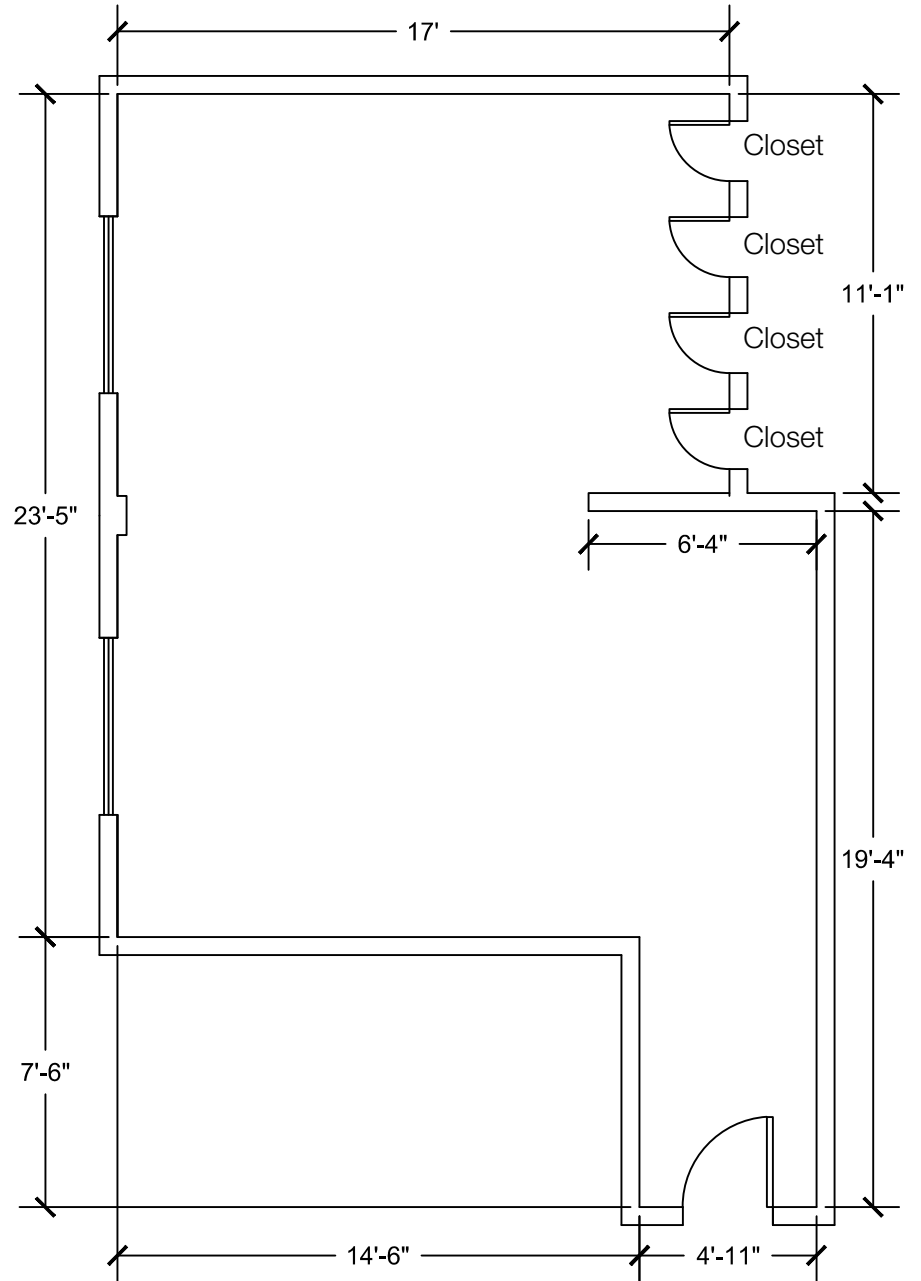

Configuration Notes:

Applicable to Vail 201

All drawings are 3/16"=1'-0" scale

Dimensions are meant to be general figures and may not be exact