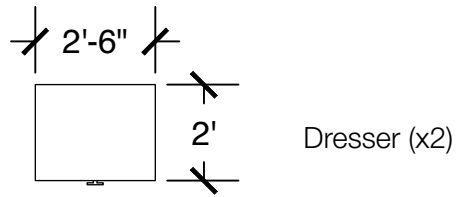

Configuration Notes:

Applicable to Vail 500 and 550

All drawings are 1/4"=1'-0" scale

Dimensions are meant to be general figures and may not be exact