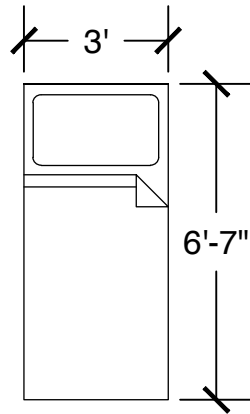

Dimensions are meant to be general figures and may not be exact

Standard Bed (x2)

Dresser (x2)

Desk w/ Hutch (x2)

Configuration Notes:

Applicable to Vail 603
 All drawings are 1/4"=1'-0" scale
 Dimensions are meant to be general figures and may not be exact

Standard Bed (x2)

Dresser (x2)

Desk w/ Hutch (x2)

Configuration Notes:

Applicable to Vail 604

All drawings are 1/4"=1'-0" scale

Dimensions are meant to be general figures and may not be exact

Standard Bed (x2)

Dresser (x2)

Desk w/ Hutch (x2)

Configuration Notes:

Applicable to Vail 605
 All drawings are 1/4"=1'-0" scale
 Dimensions are meant to be general figures and may not be exact

Standard Bed (x2)

Dresser (x2)

Desk w/ Hutch (x2)

Configuration Notes:

Applicable to Vail 606
 All drawings are 1/4"=1'-0" scale
 Dimensions are meant to be general figures and may not be exact

Standard Bed (x2)

Dresser (x2)

Desk w/ Hutch (x2)