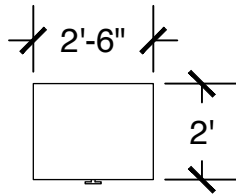

Dresser (x4)