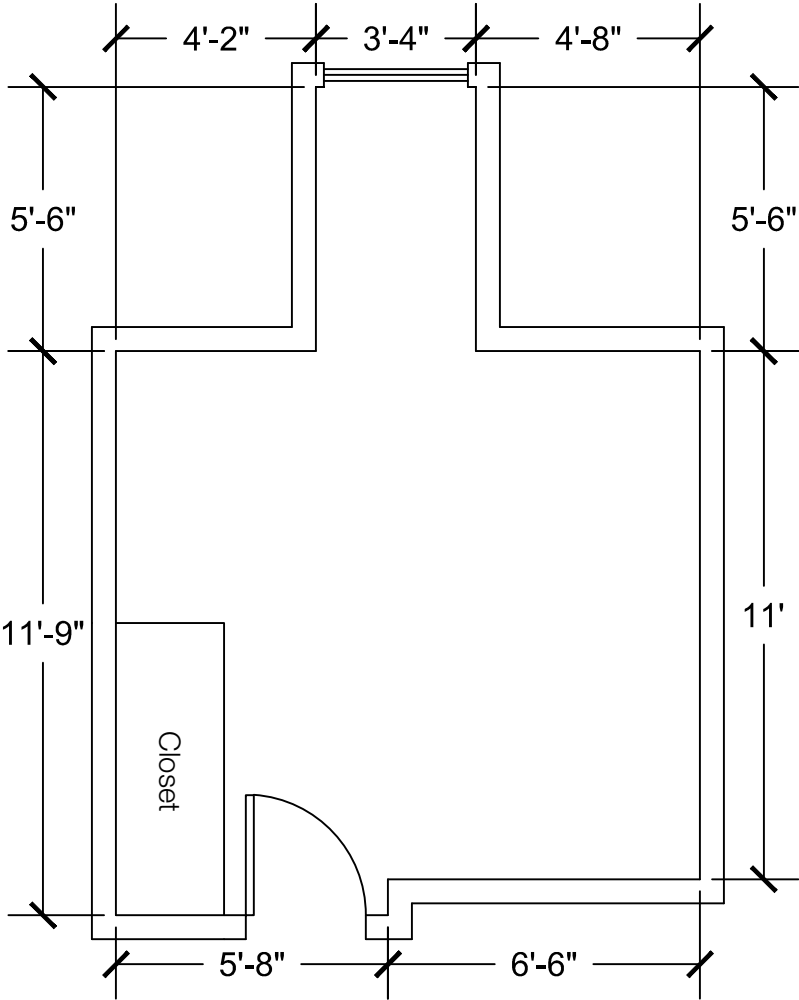

Configuration Notes:

Applicable to Vail 607

All drawings are 1/4"=1'-0" scale

Dimensions are meant to be general figures and may not be exact

Standard Bed (x2)

Dresser (x2)

Desk w/ Hutch (x2)

Configuration Notes:

Applicable to Vail 609
 All drawings are 1/4"=1'-0" scale
 Dimensions are meant to be general figures and may not be exact

Standard Bed (x2)

Dresser (x2)

Desk w/ Hutch (x2)

Configuration Notes:

Applicable to Vail 610
 All drawings are 1/4"=1'-0" scale
 Dimensions are meant to be general figures and may not be exact