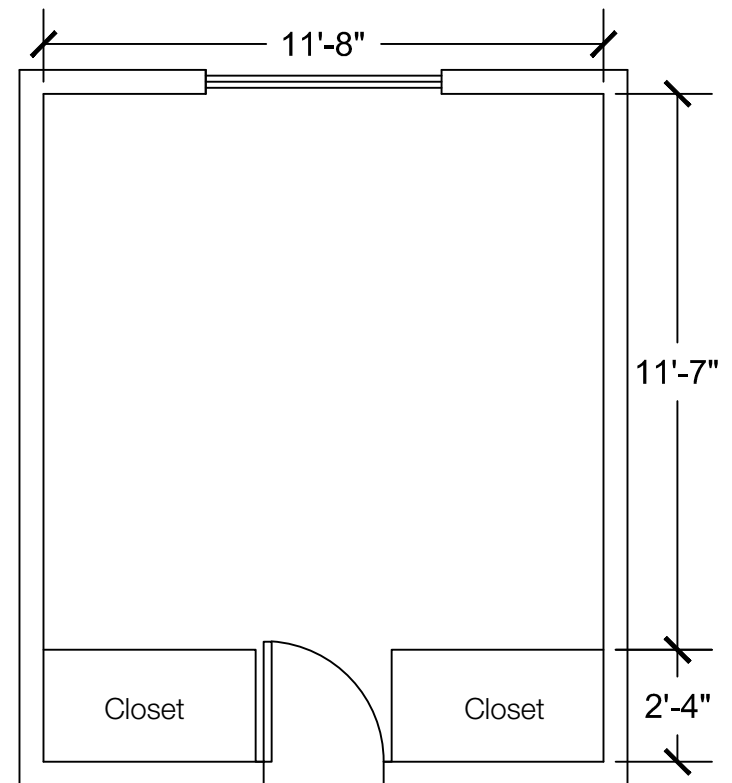

Dimensions are meant to be general figures and may not be exact

Standard Bed (x2)

Dresser (x2)

Desk w/ Hutch (x2)

Configuration Notes:

Applicable to Vail 603
 All drawings are 1/4"=1'-0" scale
 Dimensions are meant to be general figures and may not be exact

Standard Bed (x2)

Dresser (x2)

Desk w/ Hutch (x2)

Configuration Notes:

Applicable to Vail 604

All drawings are 1/4"=1'-0" scale

Dimensions are meant to be general figures and may not be exact

Standard Bed (x2)

Dresser (x2)

Desk w/ Hutch (x2)

Configuration Notes:

Applicable to Vail 605
 All drawings are 1/4"=1'-0" scale
 Dimensions are meant to be general figures and may not be exact

Standard Bed (x2)

Dresser (x2)

Desk w/ Hutch (x2)

Configuration Notes:

Applicable to Vail 512
 All drawings are 1/4"=1'-0" scale
 Dimensions are meant to be general figures and may not be exact

Configuration Notes:

Applicable to Vail 511
 All drawings are 1/4"=1'-0" scale
 Dimensions are meant to be general figures and may not be exact