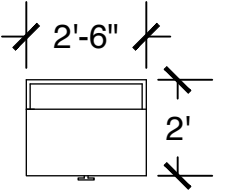

Standard Bed (x2)

Dresser (x2)

Desk w/ Hutch (x2)

Configuration Notes:

Applicable to Vail 611
 All drawings are 1/4"=1'-0" scale
 Dimensions are meant to be general figures and may not be exact

Standard Bed (x2)

Dresser (x2)

Desk w/ Hutch (x2)

Configuration Notes:

Applicable to Vail 612
 All drawings are 1/4"=1'-0" scale
 Dimensions are meant to be general figures and may not be exact

Standard Bed (x2)

Dresser (x2)

Desk w/ Hutch (x2)

Configuration Notes:

Applicable to Vail 613
 All drawings are 1/4"=1'-0" scale
 Dimensions are meant to be general figures and may not be exact

Standard Bed

Dresser

Desk w/ Hutch

Configuration Notes: