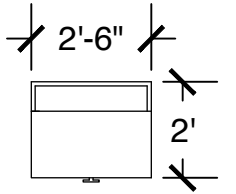

Dimensions are meant to be general figures and may not be exact

Standard Bed (x2)

Dresser (x2)

Desk w/ Hutch (x2)

Configuration Notes:

Applicable to Vail 603
 All drawings are 1/4"=1'-0" scale
 Dimensions are meant to be general figures and may not be exact

Applicable to Vail 430

All drawings are 1/4"=1'-0" scale

Dimensions are meant to be general figures and may not be exact

Standard Bed (x2)

Dresser (x2)

Desk w/ Hutch (x2)

Configuration Notes:

Applicable to Vail 204, 312, and 418
 All drawings are 1/4"=1'-0" scale
 Dimensions are meant to be general figures and may not be exact