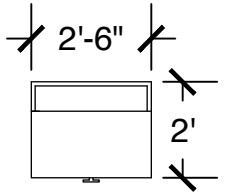

Dimensions are meant to be general figures and may not be exact

Configuration Notes:

Applicable to Vail 500 and 550

All drawings are 1/4"=1'-0" scale

Dimensions are meant to be general figures and may not be exact

Configuration Notes:

Applicable to Vail 453, 551, 552, 554
 All drawings are 1/4"=1'-0" scale
 Dimensions are meant to be general figures and may not be exact

Standard Bed (x2)

Dresser (x2)

Desk w/ Hutch (x2)