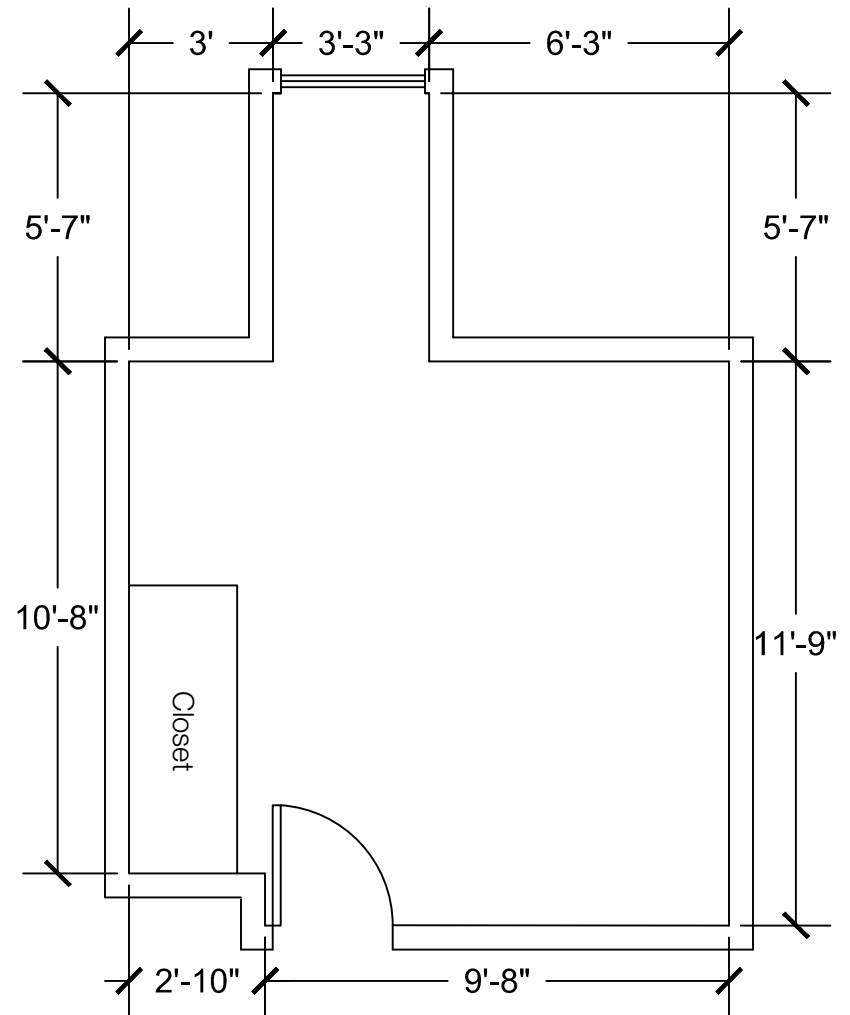

Configuration Notes:

Applicable to Vail 601
 All drawings are 1/4"=1'-0" scale
 Dimensions are meant to be general figures and may not be exact

Configuration Notes:

Applicable to Vail 602

All drawings are 1/4"=1'-0" scale

Dimensions are meant to be general figures and may not be exact

Standard Bed (x2)

Dresser (x2)

Desk w/ Hutch (x2)

Configuration Notes:

Applicable to Vail 603
 All drawings are 1/4"=1'-0" scale
 Dimensions are meant to be general figures and may not be exact

Standard Bed (x2)

Dresser (x2)

Desk w/ Hutch (x2)

Configuration Notes:

Applicable to Vail 604

All drawings are 1/4"=1'-0" scale

Dimensions are meant to be general figures and may not be exact

Standard Bed (x2)

Dresser (x2)

Desk w/ Hutch (x2)

Configuration Notes:

Applicable to Vail 605
 All drawings are 1/4"=1'-0" scale
 Dimensions are meant to be general figures and may not be exact

Standard Bed (x2)

Dresser (x2)