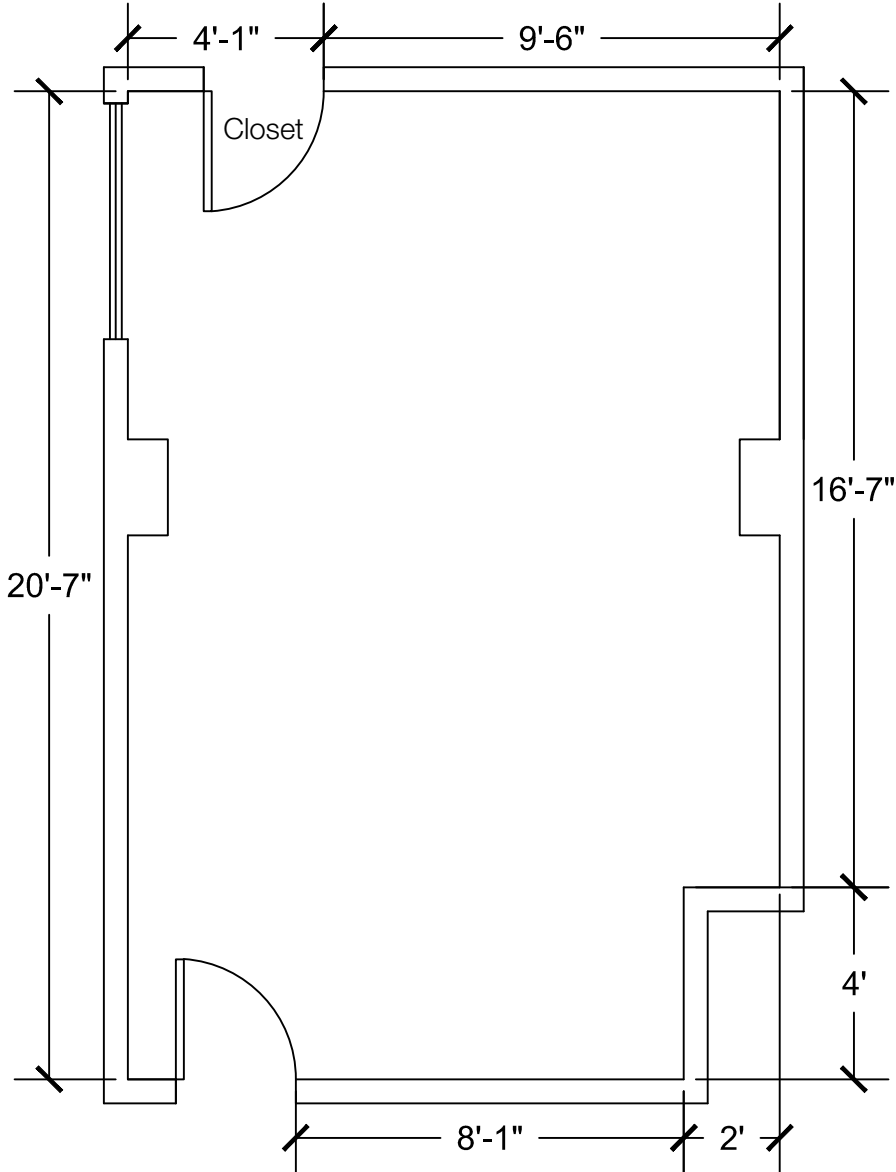

Configuration Notes:

Applicable to Vail 351
All drawings are 1/4"=1'-0" scale
Dimensions are meant to be general figures and may not be exact