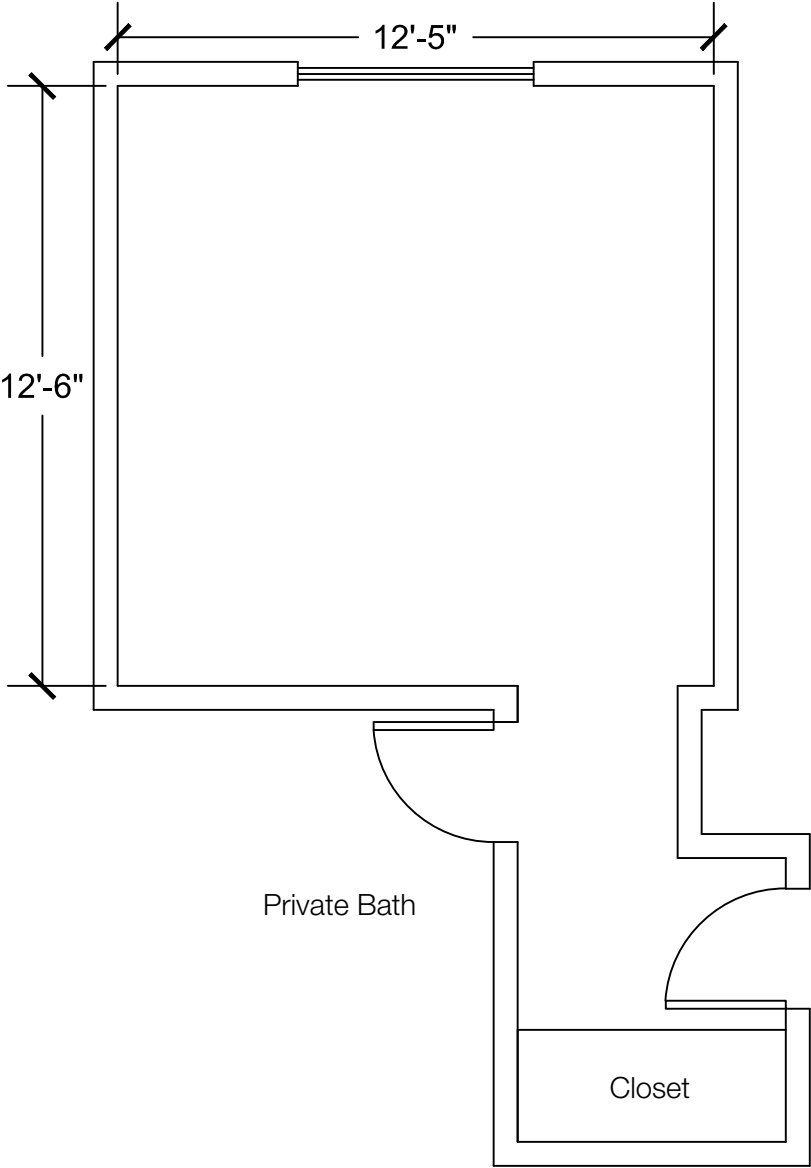

Dimensions are meant to be general figures and may not be exact

Standard Bed (x2)

Dresser (x2)

Desk w/ Hutch (x2)

Configuration Notes:

Applicable to Vail 603
 All drawings are 1/4"=1'-0" scale
 Dimensions are meant to be general figures and may not be exact

Standard Bed (x2)

Dresser (x2)

Desk w/ Hutch (x2)

Configuration Notes:

Applicable to Vail 604

All drawings are 1/4"=1'-0" scale

Dimensions are meant to be general figures and may not be exact

Standard Bed (x2)

Dresser (x2)

Desk w/ Hutch (x2)

Configuration Notes:

Applicable to Vail 605
 All drawings are 1/4"=1'-0" scale
 Dimensions are meant to be general figures and may not be exact

Standard Bed (x2)

Dresser (x2)

Applicable to Vail 430

All drawings are 1/4"=1'-0" scale

Dimensions are meant to be general figures and may not be exact

Standard Bed (x2)

Dresser (x2)

Desk w/ Hutch (x2)

Configuration Notes:

Applicable to Vail 204, 312, and 418
 All drawings are 1/4"=1'-0" scale
 Dimensions are meant to be general figures and may not be exact