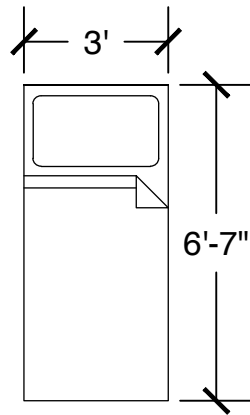

Standard Bed (x2)