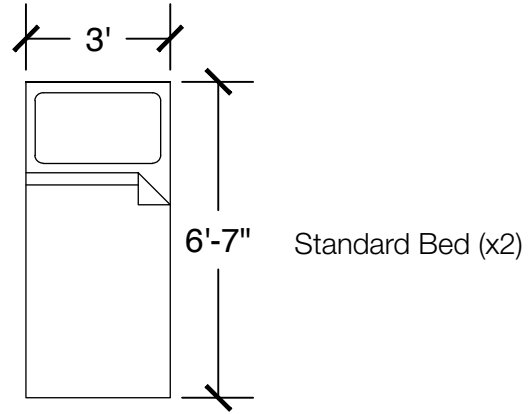

Configuration Notes:

Applicable to Vail 560
All drawings are 1/4"=1'-0" scale
Dimensions are meant to be general figures and may not be exact