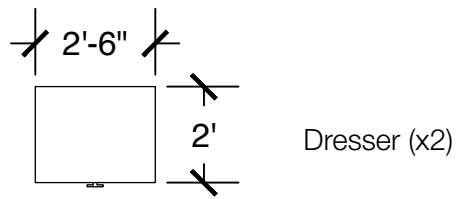

Configuration Notes:

Applicable to Vail 108, 205, 213, 313, 321, 410, 419, 429, and 513

All drawings are 1/4"=1'-0" scale

Dimensions are meant to be general figures and may not be exact