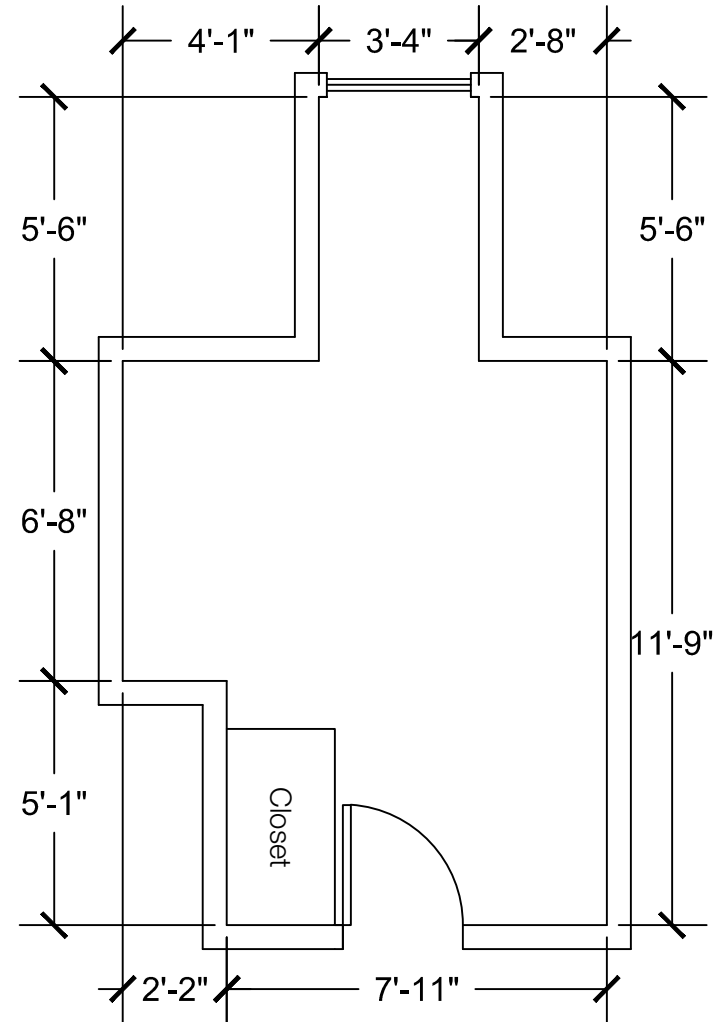

Desk w/ Hutch (x2)

Configuration Notes:

Applicable to Vail 613
 All drawings are 1/4"=1'-0" scale
 Dimensions are meant to be general figures and may not be exact

Standard Bed

Dresser

Desk w/ Hutch

Configuration Notes:

Applicable to Vail 614
 All drawings are 1/4"=1'-0" scale
 Dimensions are meant to be general figures and may not be exact

Configuration Notes:

Applicable to Vail 615
 All drawings are 1/4"=1'-0" scale
 Dimensions are meant to be general figures and may not be exact