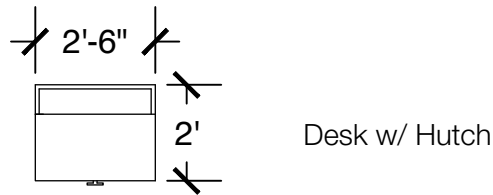

Configuration Notes:

Applicable to Vail 601
All drawings are 1/4"=1'-0" scale
Dimensions are meant to be general figures and may not be exact