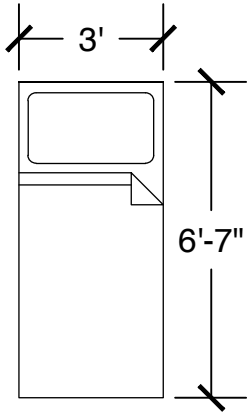

Applicable to Vail 614
 All drawings are 1/4"=1'-0" scale
 Dimensions are meant to be general figures and may not be exact

Configuration Notes:

Applicable to Vail 615
 All drawings are 1/4"=1'-0" scale
 Dimensions are meant to be general figures and may not be exact

Configuration Notes:

Applicable to Vail 108, 205, 213, 313, 321, 410, 419, 429, and 513

All drawings are 1/4"=1'-0" scale

Dimensions are meant to be general figures and may not be exact

Standard Bed (x2)

Dresser (x2)

All drawings are 1/4"=1'-0" scale

Dimensions are meant to be general figures and may not be exact

Configuration Notes:

Applicable to Vail 407 and 508
 All drawings are 1/4"=1'-0" scale
 Dimensions are meant to be general figures and may not be exact

Desk w/ Hutch (x2)

Configuration Notes:

Applicable to Vail 101
 All drawings are 1/4"=1'-0" scale
 Dimensions are meant to be general figures and may not be exact

Configuration Notes:
 Applicable to Vail 250
 All drawings are 1/4"=1'-0" scale
 Dimensions are meant to be general figures and may not be exact