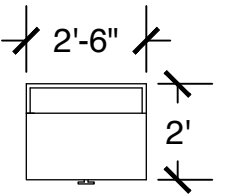

Desk w/ Hutch (x2)