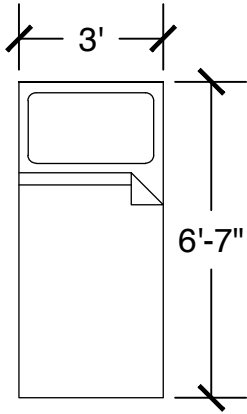

Standard Bed (x2)