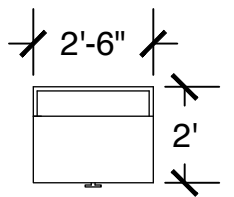

Desk w/ Hutch (x2)