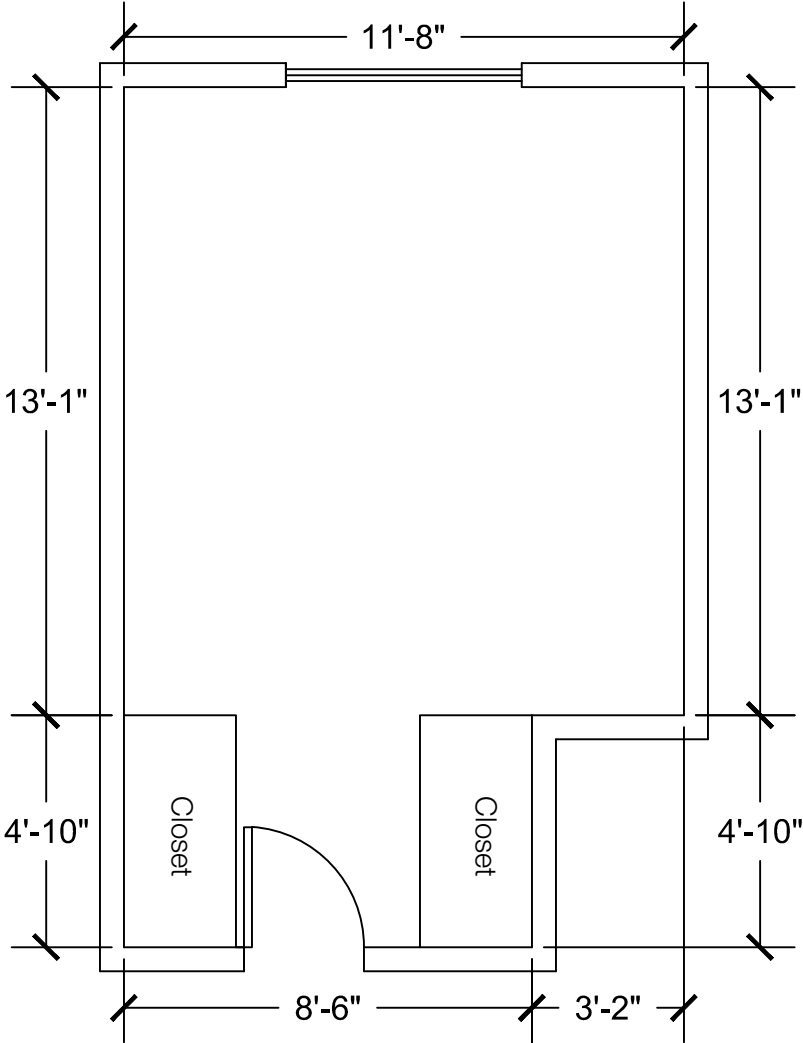

Configuration Notes:

Applicable to Vail 453, 551, 552, 554
 All drawings are 1/4"=1'-0" scale
 Dimensions are meant to be general figures and may not be exact

Standard Bed (x2)

Dresser (x2)

Desk w/ Hutch (x2)