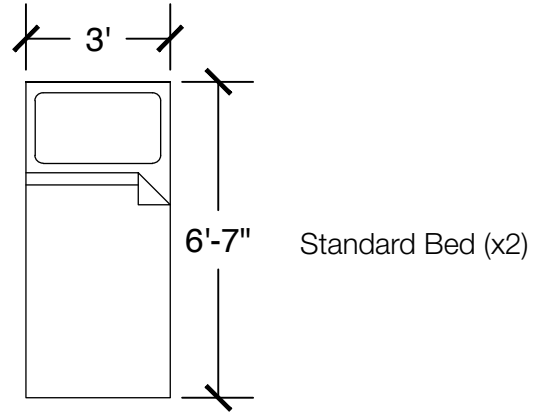

Configuration Notes:
Applicable to Vail 202
All drawings are 1/4"=1'-0" scale
Dimensions are meant to be general figures and may not be exact