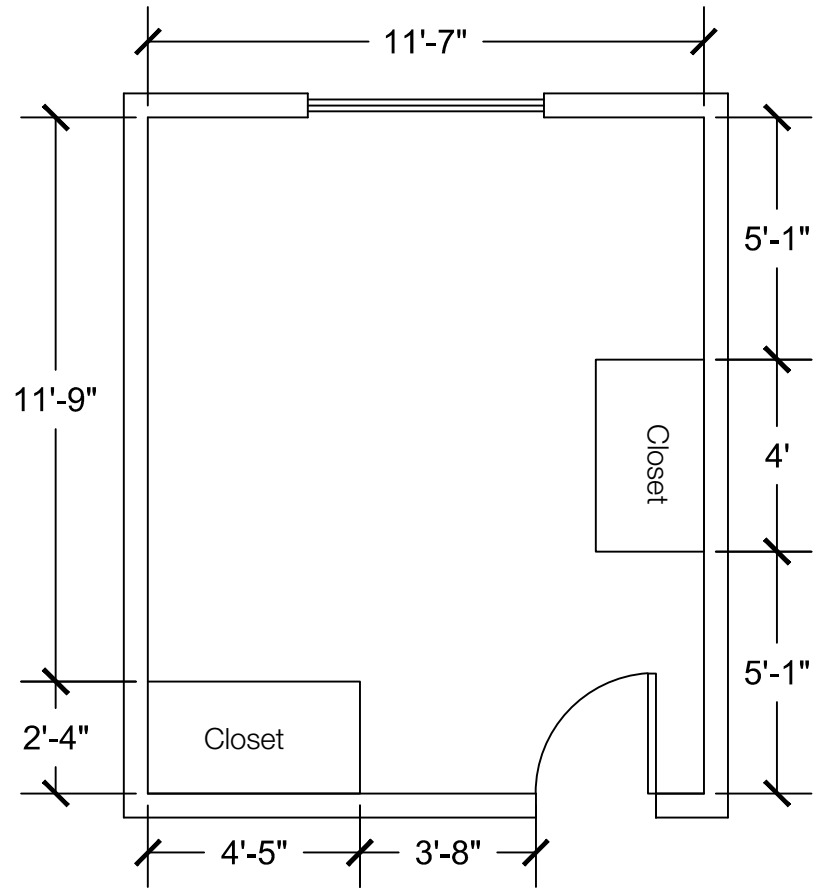

Configuration Notes:
Applicable to Vail 250
All drawings are 1/4"=1'-0" scale
Dimensions are meant to be general figures and may not be exact