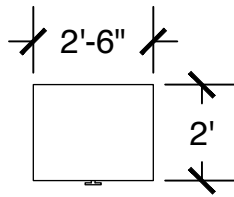

Configuration Notes:

Applicable to Vail 158

All drawings are 1/4"=1'-0" scale

Dimensions are meant to be general figures and may not be exact

Standard Bed (x2)

Dresser (x2)

Desk w/ Hutch (x2)

Configuration Notes: