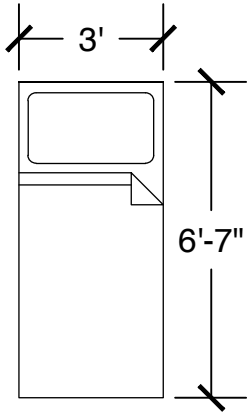

Configuration Notes:

Applicable to Vail 601
 All drawings are 1/4"=1'-0" scale
 Dimensions are meant to be general figures and may not be exact

Configuration Notes:

Applicable to Vail 602

All drawings are 1/4"=1'-0" scale

Dimensions are meant to be general figures and may not be exact

Standard Bed (x2)

Dresser (x2)

Desk w/ Hutch (x2)

Configuration Notes:

Applicable to Vail 603
 All drawings are 1/4"=1'-0" scale
 Dimensions are meant to be general figures and may not be exact

All drawings are 1/4"=1'-0" scale

Dimensions are meant to be general figures and may not be exact

Configuration Notes:

Applicable to Vail 407 and 508
 All drawings are 1/4"=1'-0" scale
 Dimensions are meant to be general figures and may not be exact

Configuration Notes:

Applicable to Vail 507
 All drawings are 1/4"=1'-0" scale
 Dimensions are meant to be general figures and may not be exact

Standard Bed (x2)

Dresser (x2)

Desk w/ Hutch (x2)

Configuration Notes: