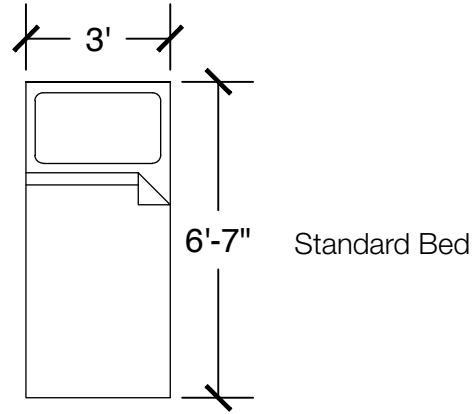

Configuration Notes:

Applicable to Vail 601
All drawings are 1/4"=1'-0" scale
Dimensions are meant to be general figures and may not be exact