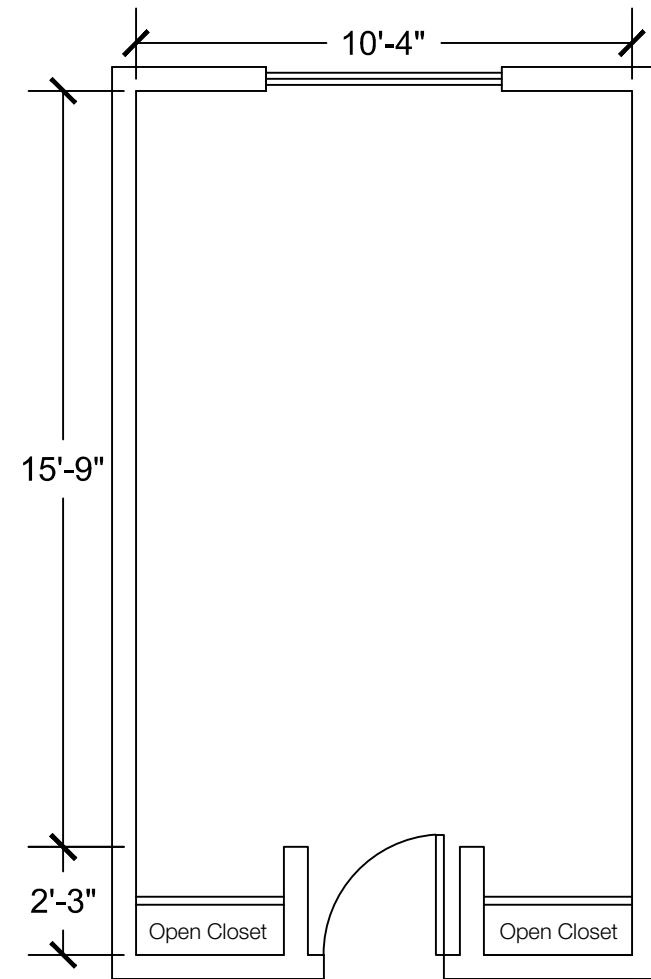

Configuration Notes:

Applicable to Vail 500 and 550

All drawings are 1/4"=1'-0" scale

Dimensions are meant to be general figures and may not be exact