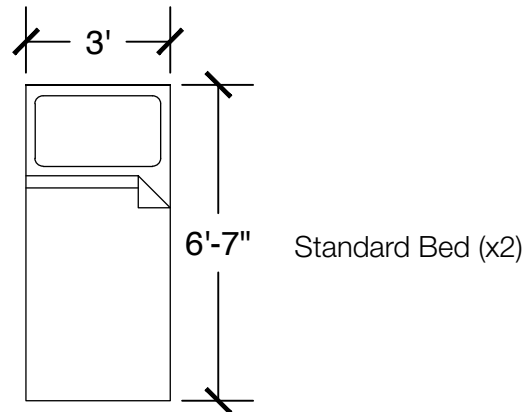

Desk w/ Hutch (x2)

Configuration Notes:

Applicable to Vail 512
 All drawings are 1/4"=1'-0" scale
 Dimensions are meant to be general figures and may not be exact

Configuration Notes:

Applicable to Vail 511
 All drawings are 1/4"=1'-0" scale
 Dimensions are meant to be general figures and may not be exact