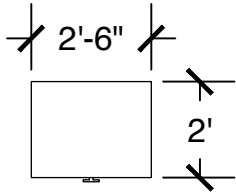

Dresser (x2)