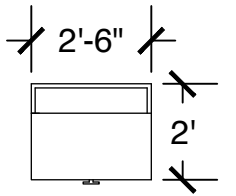

All drawings are 1/4"=1'-0" scale

Dimensions are meant to be general figures and may not be exact

Configuration Notes:

Applicable to Vail 407 and 508
 All drawings are 1/4"=1'-0" scale
 Dimensions are meant to be general figures and may not be exact

Configuration Notes:

Applicable to Vail 507
 All drawings are 1/4"=1'-0" scale
 Dimensions are meant to be general figures and may not be exact

Standard Bed (x2)

Dresser (x2)

Desk w/ Hutch (x2)

Configuration Notes:

Applicable to Vail 451, 502, and 506
 All drawings are 1/4"=1'-0" scale
 Dimensions are meant to be general figures and may not be exact

Configuration Notes:

Applicable to Vail 404, 454, 503, and 555.

All drawings are 1/4"=1'-0" scale