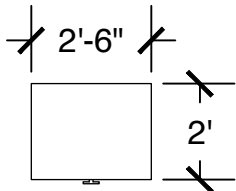

Dresser (x3)