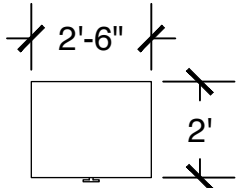

Standard Bed (x2)

Dresser (x2)

Desk w/ Hutch (x2)

Configuration Notes:

Applicable to Vail 254
 All drawings are 1/4"=1'-0" scale
 Dimensions are meant to be general figures and may not be exact

Standard Bed (x2)