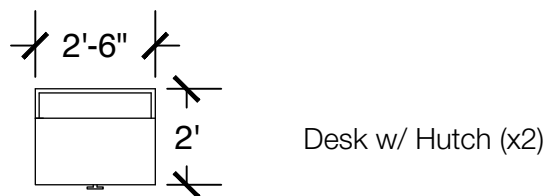

Desk w/ Hutch (x2)

Configuration Notes:

Applicable to Vail 512
 All drawings are 1/4"=1'-0" scale
 Dimensions are meant to be general figures and may not be exact

Configuration Notes:

Applicable to Vail 511
 All drawings are 1/4"=1'-0" scale
 Dimensions are meant to be general figures and may not be exact