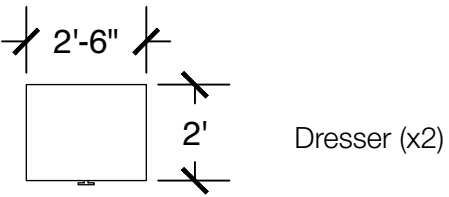

Configuration Notes:

Applicable to Vail 560
All drawings are 1/4"=1'-0" scale
Dimensions are meant to be general figures and may not be exact