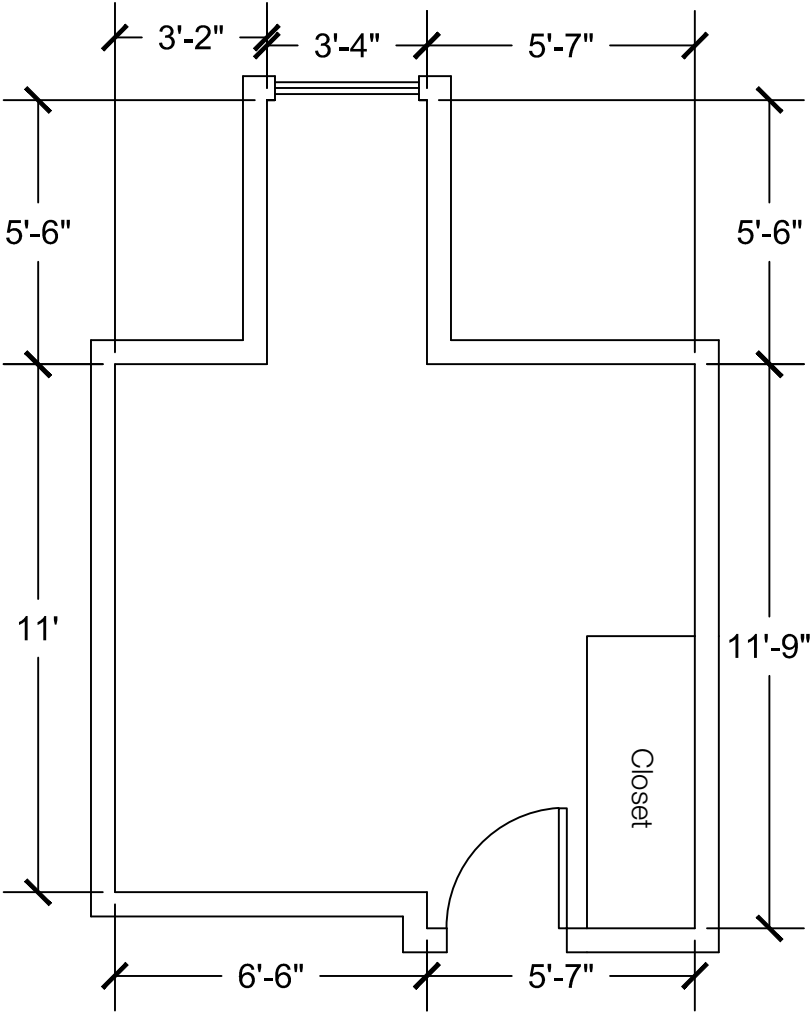

Configuration Notes:

Applicable to Vail 612
All drawings are 1/4"=1'-0" scale
Dimensions are meant to be general figures and may not be exact