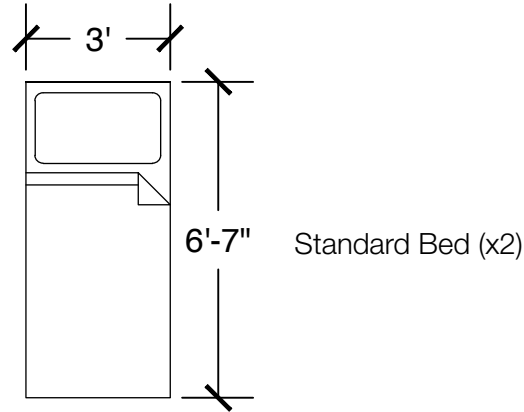

Configuration Notes:

Applicable to Vail 407 and 508
All drawings are 1/4"=1'-0" scale
Dimensions are meant to be general figures and may not be exact