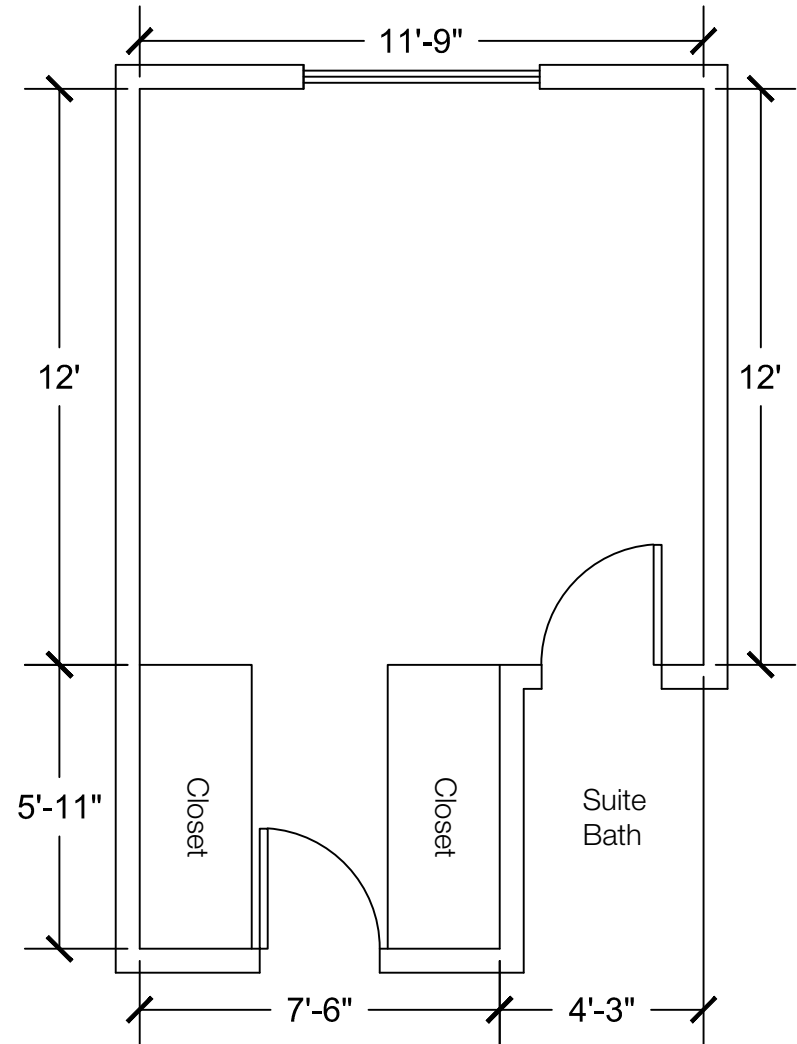

Configuration Notes:

Applicable to Vail 404, 454, 503, and 555.

All drawings are 1/4"=1'-0" scale

Dimensions are meant to be general figures and may not be exact