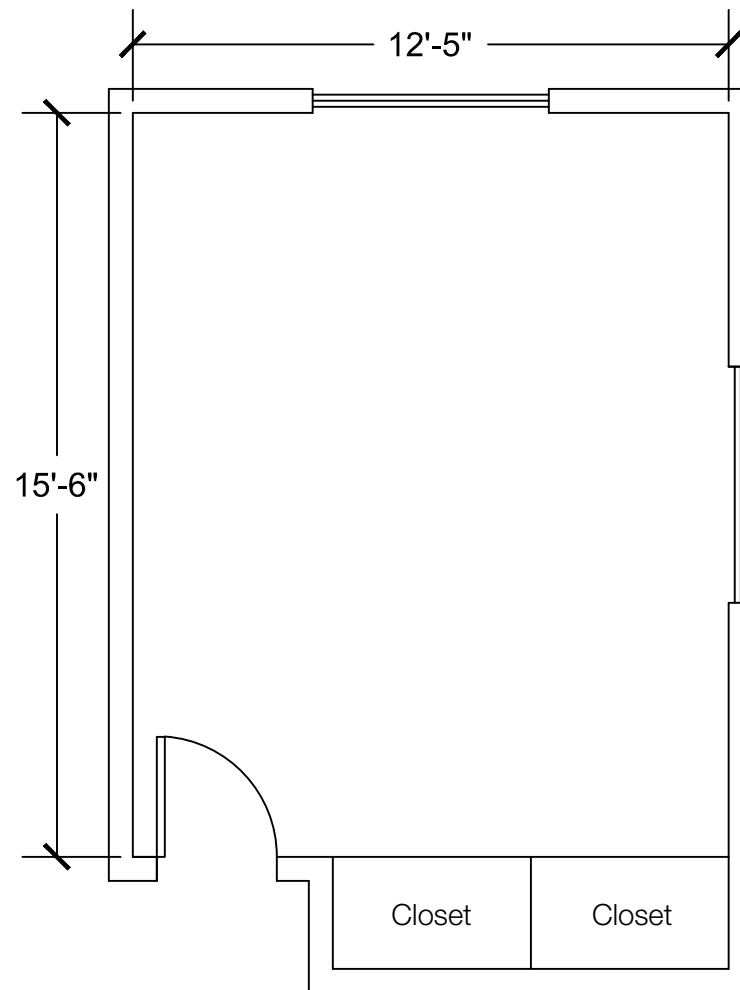

Configuration Notes:

Applicable to Vail 108, 205, 213, 313, 321, 410, 419, 429, and 513

All drawings are 1/4"=1'-0" scale

Dimensions are meant to be general figures and may not be exact