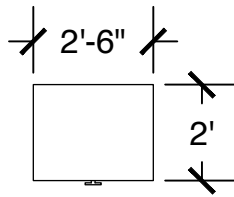

Dresser (x2)