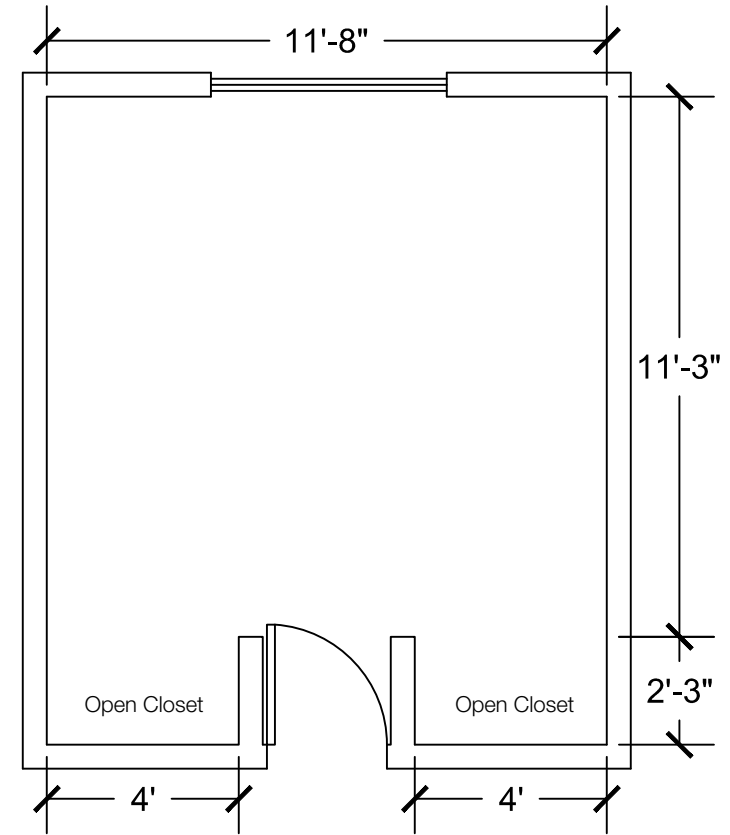

Configuration Notes:

Applicable to Vail 111, 112, 161, 162, 215, 216, 219, 265, 266, 267, 323, 324, 325, 371, 372, 375

All drawings are 1/4"=1'-0" scale

Dimensions are meant to be general figures and may not be exact