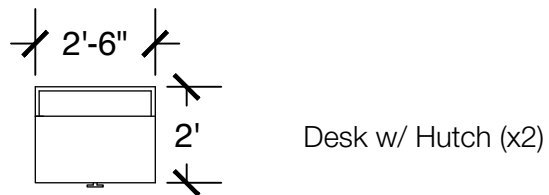

Configuration Notes:

Applicable to Vail 108, 205, 213, 313, 321, 410, 419, 429, and 513

All drawings are 1/4"=1'-0" scale

Dimensions are meant to be general figures and may not be exact