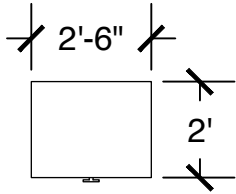

Applicable to Vail 614
 All drawings are 1/4"=1'-0" scale
 Dimensions are meant to be general figures and may not be exact

Configuration Notes:

Applicable to Vail 615
 All drawings are 1/4"=1'-0" scale
 Dimensions are meant to be general figures and may not be exact

Configuration Notes:

Applicable to Vail 108, 205, 213, 313, 321, 410, 419, 429, and 513

All drawings are 1/4"=1'-0" scale

Dimensions are meant to be general figures and may not be exact

Standard Bed (x2)

Dresser (x2)

Desk w/ Hutch (x2)

Configuration Notes:

Applicable to Vail 512
 All drawings are 1/4"=1'-0" scale
 Dimensions are meant to be general figures and may not be exact

Configuration Notes:

Applicable to Vail 511
 All drawings are 1/4"=1'-0" scale
 Dimensions are meant to be general figures and may not be exact