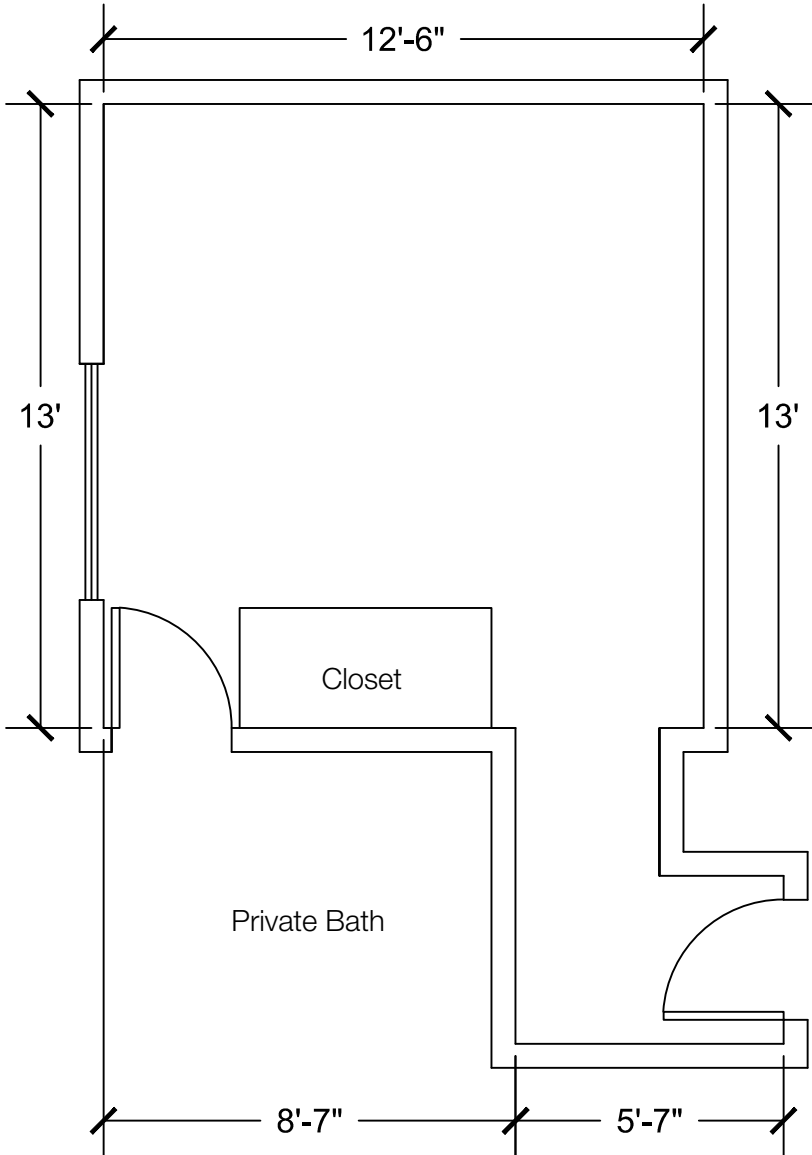

Configuration Notes:

Applicable to Vail 151
All drawings are 1/4"=1'-0" scale
Dimensions are meant to be general figures and may not be exact