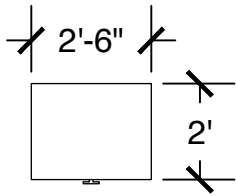

Standard Bed (x4)

Dresser (x4)

Desk w/ Hutch (x4)

Configuration Notes:

Applicable to Vail 201

All drawings are 3/16"=1'-0" scale

Dimensions are meant to be general figures and may not be exact

Standard Bed (x4)