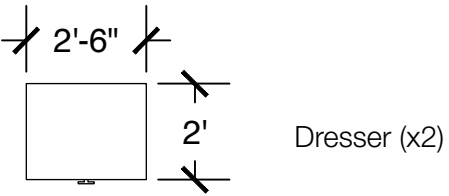

Configuration Notes:

Applicable to Vail 511
All drawings are 1/4"=1'-0" scale
Dimensions are meant to be general figures and may not be exact