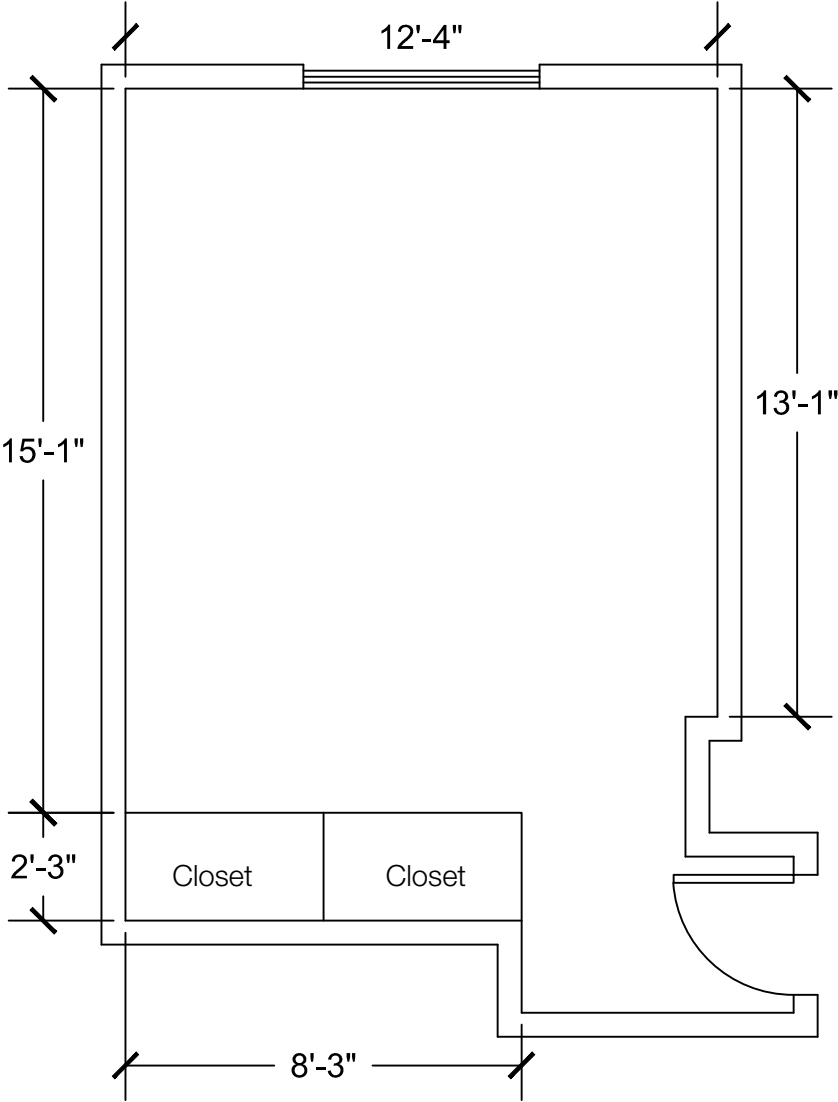

Dimensions are meant to be general figures and may not be exact

Standard Bed (x2)

Dresser (x2)

Desk w/ Hutch (x2)

Configuration Notes:

Applicable to Vail 603
 All drawings are 1/4"=1'-0" scale
 Dimensions are meant to be general figures and may not be exact

Standard Bed (x2)

Dresser (x2)

Desk w/ Hutch (x2)

Configuration Notes:

Applicable to Vail 604

All drawings are 1/4"=1'-0" scale

Dimensions are meant to be general figures and may not be exact

Standard Bed (x2)

Dresser (x2)

Desk w/ Hutch (x2)

Configuration Notes:

Applicable to Vail 605
 All drawings are 1/4"=1'-0" scale
 Dimensions are meant to be general figures and may not be exact

Standard Bed (x2)

Dresser (x2)

All drawings are 1/4"=1'-0" scale

Dimensions are meant to be general figures and may not be exact

Standard Bed (x2)

Dresser (x2)

Desk w/ Hutch (x2)

Configuration Notes:

Applicable to Vail 411
 All drawings are 1/4"=1'-0" scale
 Dimensions are meant to be general figures and may not be exact