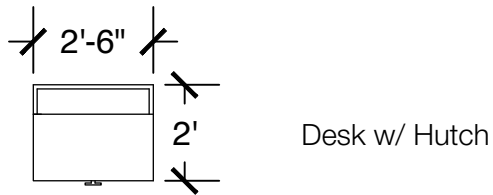

Applicable to Vail 430

All drawings are 1/4"=1'-0" scale

Dimensions are meant to be general figures and may not be exact

Standard Bed (x2)

Dresser (x2)

Desk w/ Hutch (x2)

Configuration Notes:

Applicable to Vail 204, 312, and 418
 All drawings are 1/4"=1'-0" scale
 Dimensions are meant to be general figures and may not be exact