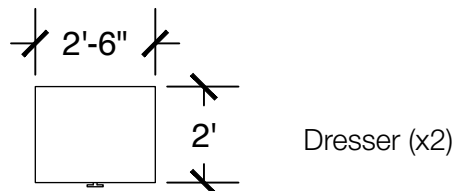

Desk w/ Hutch (x2)

Configuration Notes:

Applicable to Vail 512
 All drawings are 1/4"=1'-0" scale
 Dimensions are meant to be general figures and may not be exact

Configuration Notes:

Applicable to Vail 511
 All drawings are 1/4"=1'-0" scale
 Dimensions are meant to be general figures and may not be exact