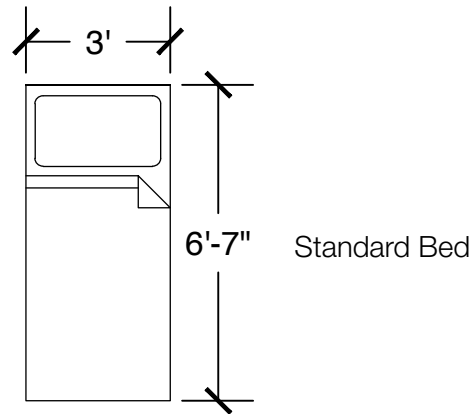

Configuration Notes:

Applicable to Vail 307, 357, 359, 413, 463, and 465

All drawings are 1/4"=1'-0" scale

Dimensions are meant to be general figures and may not be exact