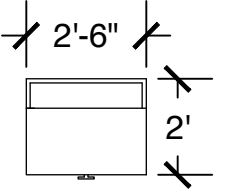

Desk w/ Hutch (x2)