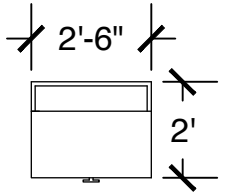

Applicable to Vail 614
 All drawings are 1/4"=1'-0" scale
 Dimensions are meant to be general figures and may not be exact

Configuration Notes:

Applicable to Vail 615
 All drawings are 1/4"=1'-0" scale
 Dimensions are meant to be general figures and may not be exact

Configuration Notes:

Applicable to Vail 108, 205, 213, 313, 321, 410, 419, 429, and 513

All drawings are 1/4"=1'-0" scale

Dimensions are meant to be general figures and may not be exact

Standard Bed (x2)

Dresser (x2)

Desk w/ Hutch (x2)

Configuration Notes:

Applicable to Vail 512
 All drawings are 1/4"=1'-0" scale
 Dimensions are meant to be general figures and may not be exact

Configuration Notes:

Applicable to Vail 511
 All drawings are 1/4"=1'-0" scale
 Dimensions are meant to be general figures and may not be exact