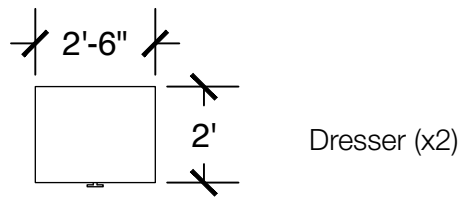

Dresser (x2)

Desk w/ Hutch (x2)

Configuration Notes:

Applicable to Vail 479
 All drawings are 1/4"=1'-0" scale
 Dimensions are meant to be general figures and may not be exact

Configuration Notes:

Applicable to Vail 114, 164, 218, 269, 326, 373