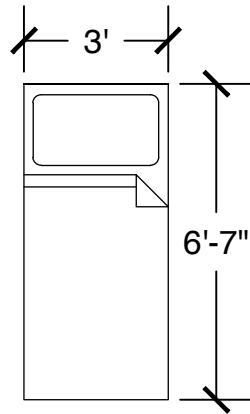

Standard Bed (x2)