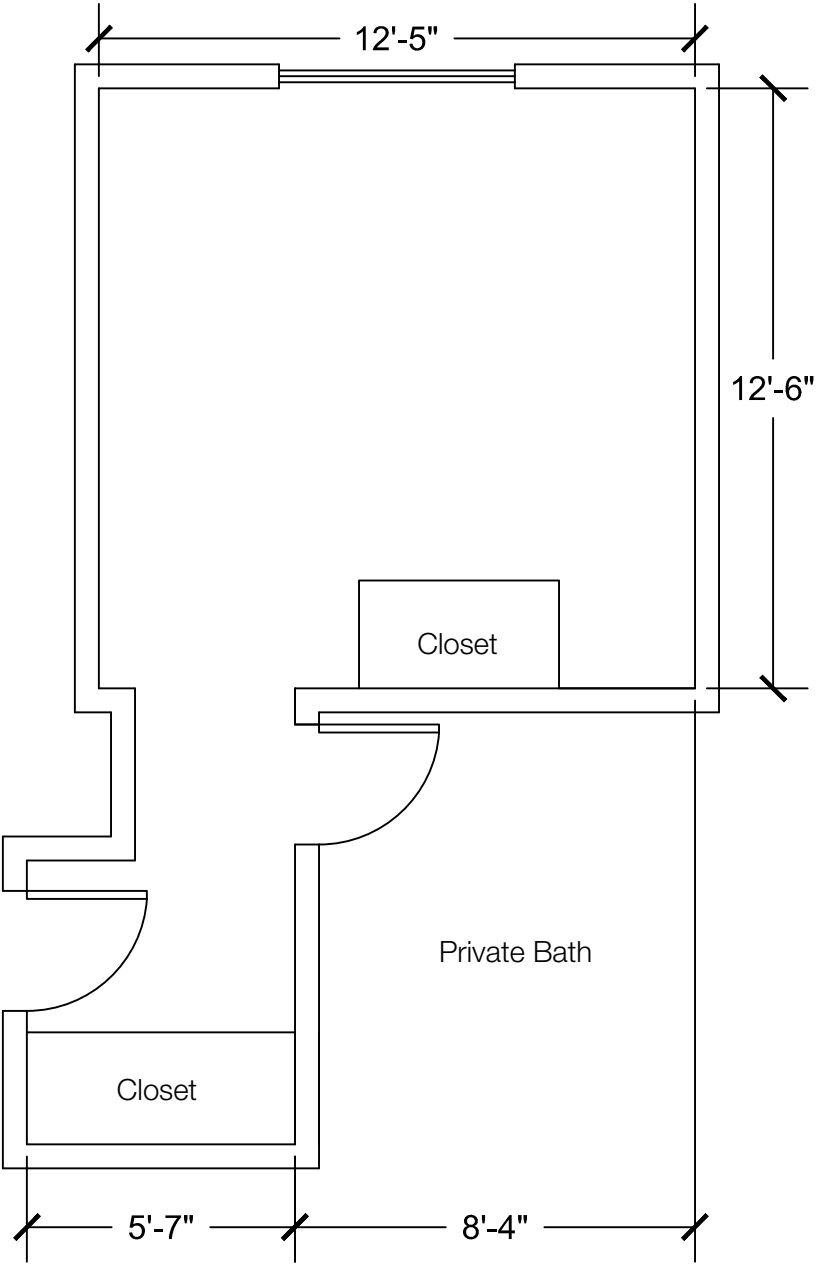

Configuration Notes:

Applicable to Vail 467
All drawings are 1/4"=1'-0" scale
Dimensions are meant to be general figures and may not be exact