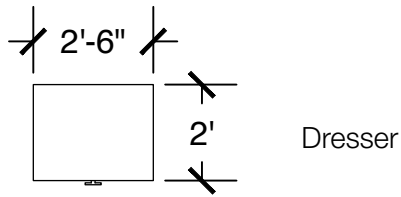

Configuration Notes:

Applicable to Vail 615
All drawings are 1/4"=1'-0" scale
Dimensions are meant to be general figures and may not be exact