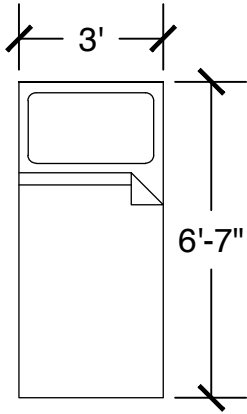

Configuration Notes:

Applicable to Vail 601
 All drawings are 1/4"=1'-0" scale
 Dimensions are meant to be general figures and may not be exact

Configuration Notes:

Applicable to Vail 602

All drawings are 1/4"=1'-0" scale

Dresser (x2)

Desk w/ Hutch (x2)

Configuration Notes:

Applicable to Vail 605
 All drawings are 1/4"=1'-0" scale
 Dimensions are meant to be general figures and may not be exact

Standard Bed (x2)

Dresser (x2)

Desk w/ Hutch (x2)

Configuration Notes:

Applicable to Vail 606
 All drawings are 1/4"=1'-0" scale
 Dimensions are meant to be general figures and may not be exact

Standard Bed (x2)

Dresser (x2)

Desk w/ Hutch (x2)

Configuration Notes:

Applicable to Vail 607

All drawings are 1/4"=1'-0" scale

Dimensions are meant to be general figures and may not be exact

Standard Bed (x2)

Dresser (x2)

Desk w/ Hutch (x2)

Configuration Notes: