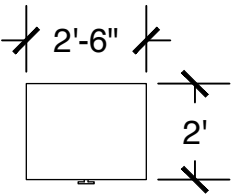

Dresser (x2)