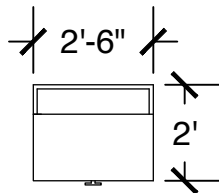

Configuration Notes:

Applicable to Vail 601
 All drawings are 1/4"=1'-0" scale
 Dimensions are meant to be general figures and may not be exact

Configuration Notes:

Applicable to Vail 602

All drawings are 1/4"=1'-0" scale

Dimensions are meant to be general figures and may not be exact

Standard Bed (x2)

Dresser (x2)

Desk w/ Hutch (x2)

Configuration Notes:

Applicable to Vail 603
 All drawings are 1/4"=1'-0" scale
 Dimensions are meant to be general figures and may not be exact

Standard Bed (x2)

Dresser (x2)

Desk w/ Hutch (x2)

Configuration Notes:

Applicable to Vail 604

All drawings are 1/4"=1'-0" scale

Dimensions are meant to be general figures and may not be exact

Standard Bed (x2)