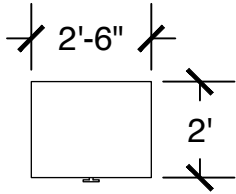

Dimensions are meant to be general figures and may not be exact

Standard Bed (x2)

Dresser (x2)

Desk w/ Hutch (x2)

Configuration Notes:

Applicable to Vail 603
 All drawings are 1/4"=1'-0" scale
 Dimensions are meant to be general figures and may not be exact

Standard Bed (x2)

Dresser (x2)

Desk w/ Hutch (x2)

Configuration Notes:

Applicable to Vail 604

All drawings are 1/4"=1'-0" scale

Dimensions are meant to be general figures and may not be exact

Standard Bed (x2)