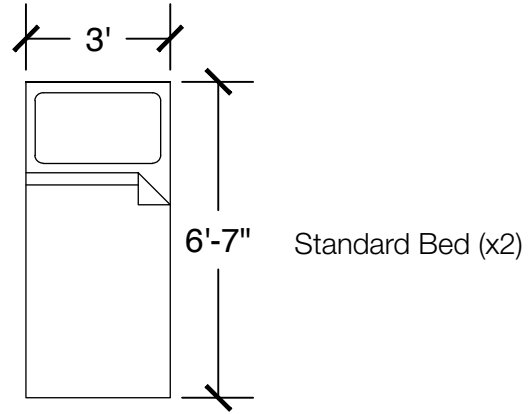

All drawings are 1/4"=1'-0" scale

Dimensions are meant to be general figures and may not be exact

Configuration Notes:

Applicable to Vail 407 and 508
 All drawings are 1/4"=1'-0" scale
 Dimensions are meant to be general figures and may not be exact