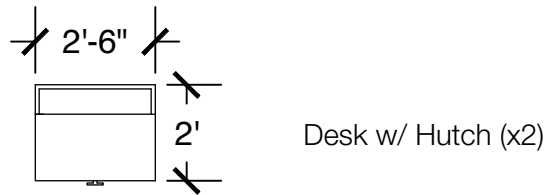

Configuration Notes:

Applicable to Vail 407 and 508
All drawings are 1/4"=1'-0" scale
Dimensions are meant to be general figures and may not be exact