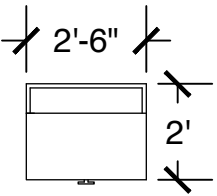

All drawings are 1/4"=1'-0" scale

Dimensions are meant to be general figures and may not be exact

Configuration Notes:

Applicable to Vail 407 and 508
 All drawings are 1/4"=1'-0" scale
 Dimensions are meant to be general figures and may not be exact

Configuration Notes:

Applicable to Vail 507
 All drawings are 1/4"=1'-0" scale
 Dimensions are meant to be general figures and may not be exact

Standard Bed (x2)

Dresser (x2)

Desk w/ Hutch (x2)

Configuration Notes:

Applicable to Vail 451, 502, and 506
 All drawings are 1/4"=1'-0" scale
 Dimensions are meant to be general figures and may not be exact

Configuration Notes:

Applicable to Vail 404, 454, 503, and 555.

All drawings are 1/4"=1'-0" scale

Dimensions are meant to be general figures and may not be exact

Standard Bed (x2)

Dresser (x2)

Desk w/ Hutch (x2)

Configuration Notes:

Applicable to Vail 405, 452, 505, and 553.

All drawings are 1/4"=1'-0" scale