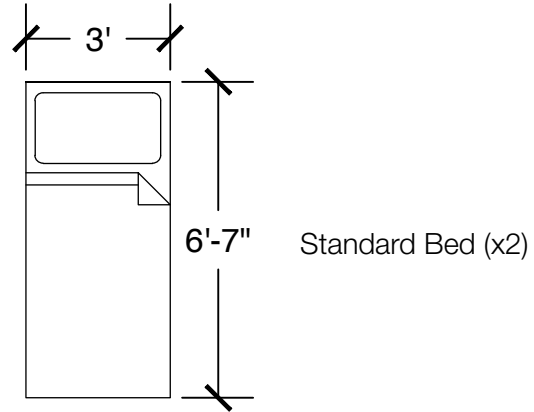

Configuration Notes:
Applicable to Vail 250
All drawings are 1/4"=1'-0" scale
Dimensions are meant to be general figures and may not be exact