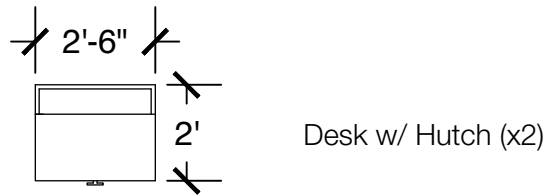

Configuration Notes:

Applicable to Vail 404, 454, 503, and 555.

All drawings are 1/4"=1'-0" scale

Dimensions are meant to be general figures and may not be exact