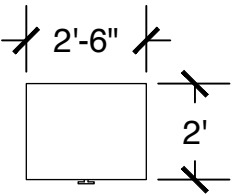

Dresser (x2)

Desk w/ Hutch (x2)

Configuration Notes:

Applicable to Vail 605
 All drawings are 1/4"=1'-0" scale
 Dimensions are meant to be general figures and may not be exact

Standard Bed (x2)

Dresser (x2)

Desk w/ Hutch (x2)

Configuration Notes:

Applicable to Vail 606
 All drawings are 1/4"=1'-0" scale
 Dimensions are meant to be general figures and may not be exact

Standard Bed (x2)

Dresser (x2)

Desk w/ Hutch (x2)