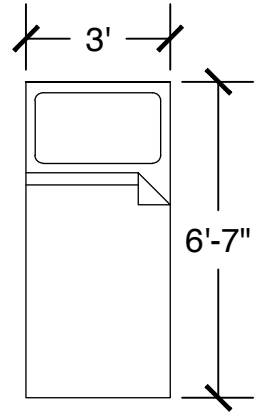

Configuration Notes:

Applicable to Vail 601
 All drawings are 1/4"=1'-0" scale
 Dimensions are meant to be general figures and may not be exact

Configuration Notes:

Applicable to Vail 602

All drawings are 1/4"=1'-0" scale

Configuration Notes:

Applicable to Vail 607

All drawings are 1/4"=1'-0" scale

Dimensions are meant to be general figures and may not be exact

Standard Bed (x2)

Dresser (x2)

Desk w/ Hutch (x2)

Configuration Notes:

Applicable to Vail 609
 All drawings are 1/4"=1'-0" scale
 Dimensions are meant to be general figures and may not be exact

Standard Bed (x2)

Dresser (x2)

Desk w/ Hutch (x2)

Configuration Notes:

Applicable to Vail 610
 All drawings are 1/4"=1'-0" scale
 Dimensions are meant to be general figures and may not be exact

Standard Bed (x2)

Dresser (x2)

Desk w/ Hutch (x2)

Configuration Notes:

Applicable to Vail 611
 All drawings are 1/4"=1'-0" scale
 Dimensions are meant to be general figures and may not be exact

Standard Bed (x2)