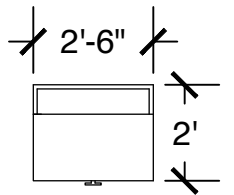

Applicable to Vail 255, 263, 361, 369, 459, 468, 478, and 562

All drawings are 1/4"=1'-0" scale

Dimensions are meant to be general figures and may not be exact

Standard Bed (x2)

Dresser (x2)

Desk w/ Hutch (x2)