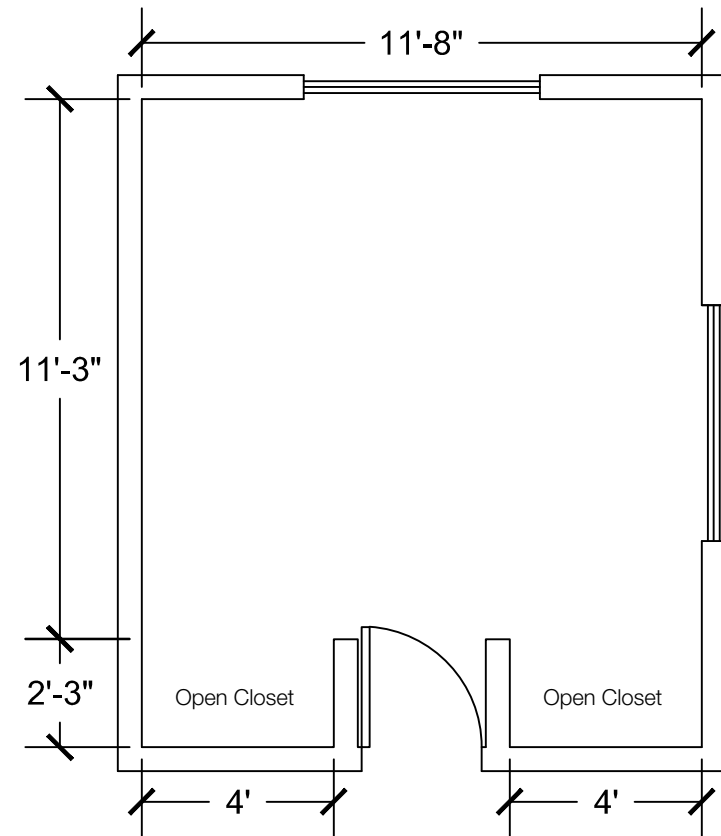

Configuration Notes:

Applicable to Vail 114, 164, 218, 269, 326, 373

All drawings are 1/4"=1'-0" scale

Dimensions are meant to be general figures and may not be exact