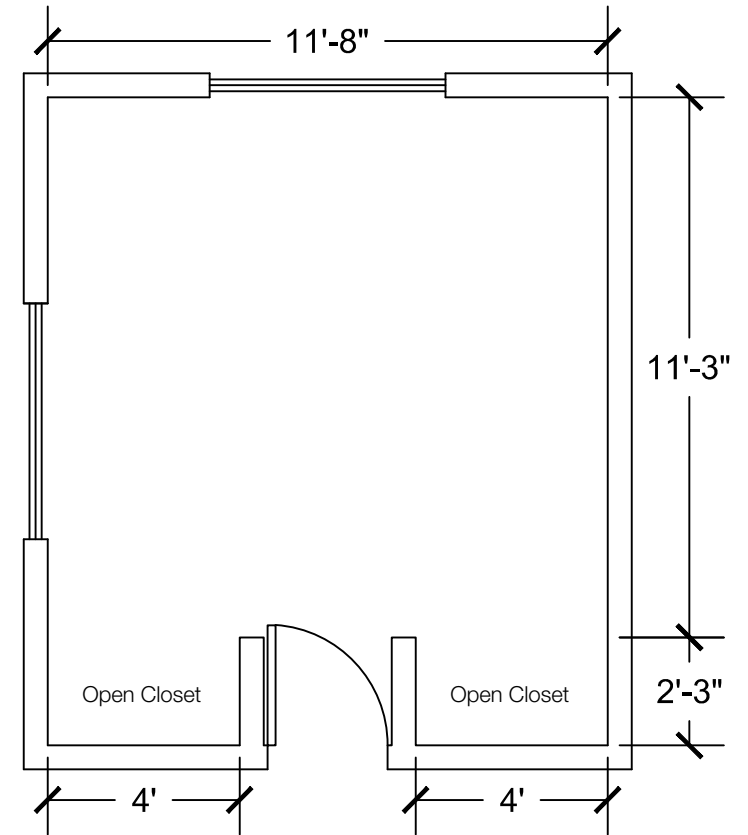

Configuration Notes:

Applicable to Vail 113, 163, 217, 268, 327, 374

All drawings are 1/4"=1'-0" scale

Dimensions are meant to be general figures and may not be exact