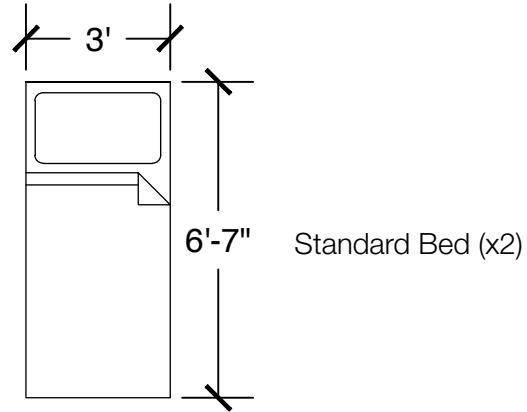

Dimensions are meant to be general figures and may not be exact

Standard Bed (x2)

Dresser (x2)

Desk w/ Hutch (x2)

Configuration Notes:

Applicable to Vail 603
 All drawings are 1/4"=1'-0" scale
 Dimensions are meant to be general figures and may not be exact

Standard Bed (x2)

Dresser (x2)

Desk w/ Hutch (x2)

Configuration Notes:

Applicable to Vail 604

All drawings are 1/4"=1'-0" scale

Dimensions are meant to be general figures and may not be exact

Standard Bed (x2)

Dimensions are meant to be general figures and may not be exact

Configuration Notes:

Applicable to Vail 500 and 550

All drawings are 1/4"=1'-0" scale

Dimensions are meant to be general figures and may not be exact