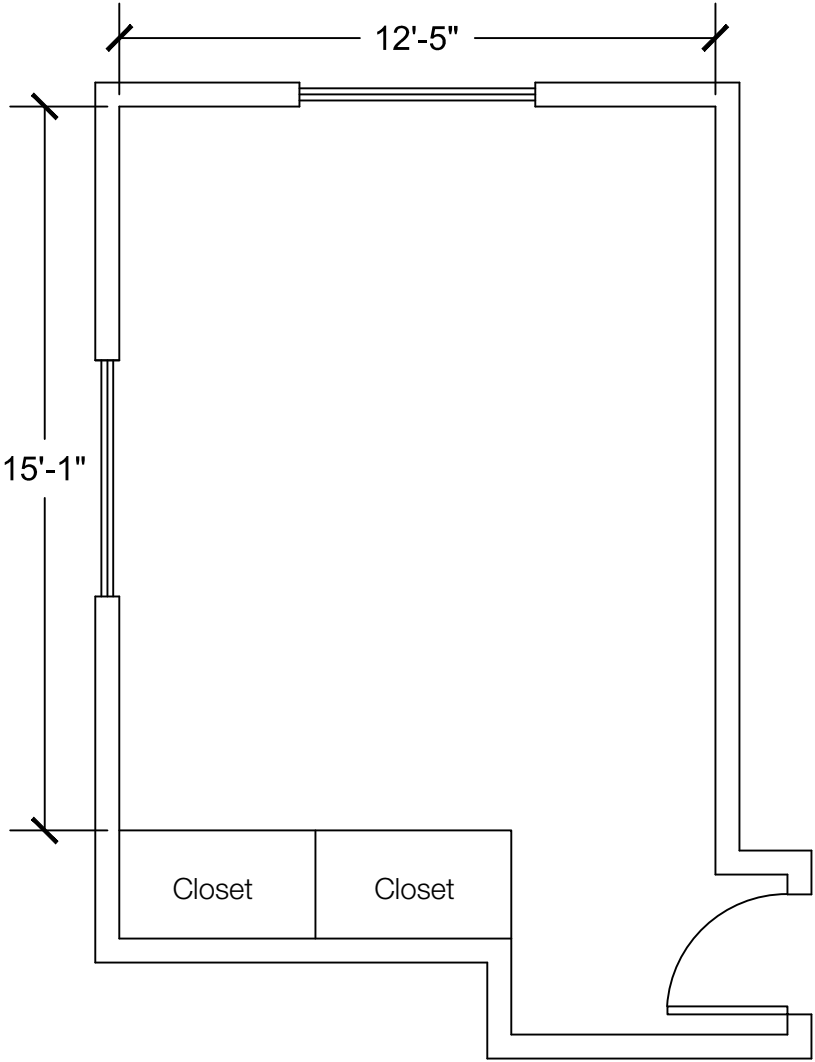

Configuration Notes:

Applicable to Vail 512
All drawings are 1/4"=1'-0" scale
Dimensions are meant to be general figures and may not be exact