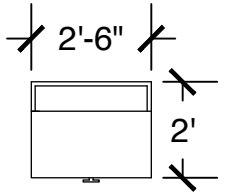

Desk w/ Hutch (x2)