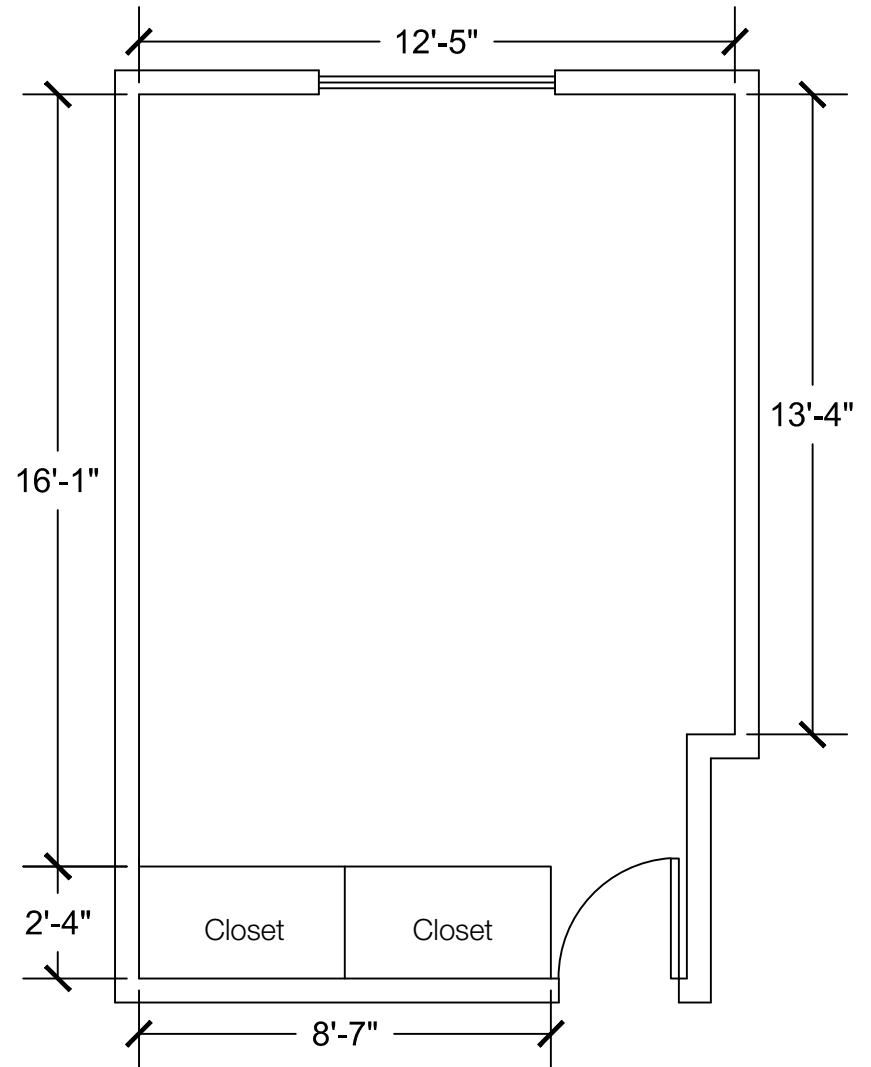

Applicable to Vail 609
 All drawings are 1/4"=1'-0" scale
 Dimensions are meant to be general figures and may not be exact

Standard Bed (x2)

Dresser (x2)

Desk w/ Hutch (x2)

Configuration Notes:

Applicable to Vail 610
 All drawings are 1/4"=1'-0" scale
 Dimensions are meant to be general figures and may not be exact

Standard Bed (x2)

Dresser (x2)

Desk w/ Hutch (x2)

Configuration Notes:

Applicable to Vail 611
 All drawings are 1/4"=1'-0" scale
 Dimensions are meant to be general figures and may not be exact

Standard Bed (x2)

Dresser (x2)

Desk w/ Hutch (x2)

Configuration Notes:

Applicable to Vail 612
 All drawings are 1/4"=1'-0" scale
 Dimensions are meant to be general figures and may not be exact

Standard Bed (x2)

Dresser (x2)

Desk w/ Hutch (x3)

Configuration Notes:

Applicable to Vail 302
 All drawings are 1/4"=1'-0" scale
 Dimensions are meant to be general figures and may not be exact

Standard Bed (x2)

Dresser (x2)

Desk w/ Hutch (x2)