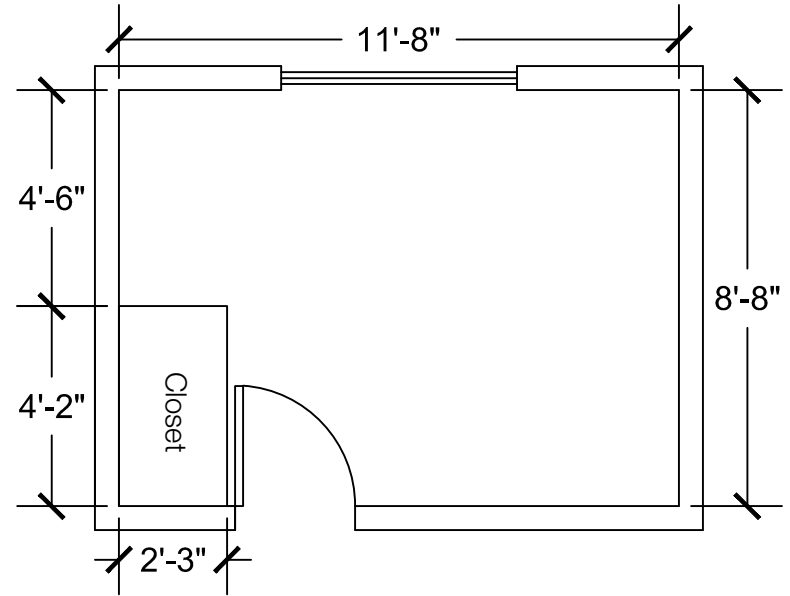

Configuration Notes:

Applicable to Vail 601
 All drawings are 1/4"=1'-0" scale
 Dimensions are meant to be general figures and may not be exact

Configuration Notes:

Applicable to Vail 602

All drawings are 1/4"=1'-0" scale

Dimensions are meant to be general figures and may not be exact

Standard Bed (x2)

Dresser (x2)

Desk w/ Hutch (x2)

Configuration Notes:

Applicable to Vail 603
 All drawings are 1/4"=1'-0" scale
 Dimensions are meant to be general figures and may not be exact

Dresser (x2)

Desk w/ Hutch (x2)

Configuration Notes:

Applicable to Vail 605
 All drawings are 1/4"=1'-0" scale
 Dimensions are meant to be general figures and may not be exact

Standard Bed (x2)

Dresser (x2)

Applicable to Vail 430

All drawings are 1/4"=1'-0" scale

Dimensions are meant to be general figures and may not be exact

Standard Bed (x2)

Dresser (x2)

Desk w/ Hutch (x2)

Configuration Notes:

Applicable to Vail 204, 312, and 418
 All drawings are 1/4"=1'-0" scale
 Dimensions are meant to be general figures and may not be exact