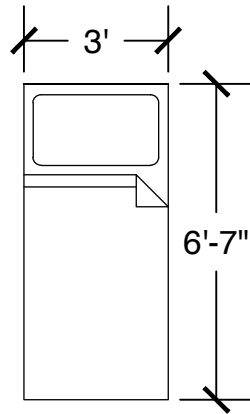

Configuration Notes:

Applicable to Vail 601
 All drawings are 1/4"=1'-0" scale
 Dimensions are meant to be general figures and may not be exact

Configuration Notes:

Applicable to Vail 602

All drawings are 1/4"=1'-0" scale

Dimensions are meant to be general figures and may not be exact

Standard Bed (x2)

Dresser (x2)

Desk w/ Hutch (x2)

Configuration Notes:

Applicable to Vail 603
 All drawings are 1/4"=1'-0" scale
 Dimensions are meant to be general figures and may not be exact

Standard Bed (x2)

Dresser (x2)

Desk w/ Hutch (x2)

Configuration Notes:

Applicable to Vail 604

All drawings are 1/4"=1'-0" scale

Dimensions are meant to be general figures and may not be exact

Standard Bed (x2)

Dresser (x2)

Desk w/ Hutch (x2)

Configuration Notes:

Applicable to Vail 605
 All drawings are 1/4"=1'-0" scale
 Dimensions are meant to be general figures and may not be exact

Standard Bed (x2)

Dresser (x2)