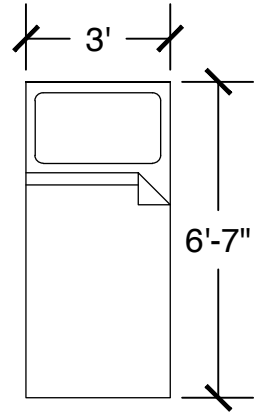

Standard Bed (x2)

Dresser (x2)

Desk w/ Hutch (x2)

Configuration Notes:

Applicable to Vail 611
 All drawings are 1/4"=1'-0" scale
 Dimensions are meant to be general figures and may not be exact

Standard Bed (x2)

Dresser (x2)

Desk w/ Hutch (x2)

Configuration Notes:

Applicable to Vail 612
 All drawings are 1/4"=1'-0" scale
 Dimensions are meant to be general figures and may not be exact

Standard Bed (x2)

Dresser (x2)

Desk w/ Hutch (x2)

Configuration Notes:

Applicable to Vail 613
 All drawings are 1/4"=1'-0" scale
 Dimensions are meant to be general figures and may not be exact

Standard Bed

Dresser

Desk w/ Hutch

Configuration Notes:

Applicable to Vail 614
 All drawings are 1/4"=1'-0" scale
 Dimensions are meant to be general figures and may not be exact

Configuration Notes:

Applicable to Vail 615
 All drawings are 1/4"=1'-0" scale
 Dimensions are meant to be general figures and may not be exact