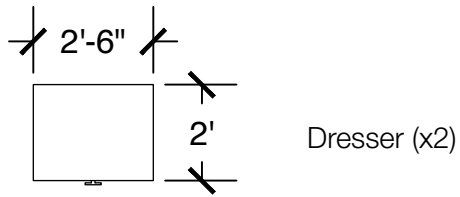

Configuration Notes:
Applicable to Vail 250
All drawings are 1/4"=1'-0" scale
Dimensions are meant to be general figures and may not be exact