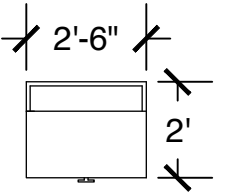

Applicable to Vail 609
 All drawings are 1/4"=1'-0" scale
 Dimensions are meant to be general figures and may not be exact

Standard Bed (x2)

Dresser (x2)

Desk w/ Hutch (x2)

Configuration Notes:

Applicable to Vail 610
 All drawings are 1/4"=1'-0" scale
 Dimensions are meant to be general figures and may not be exact

Standard Bed (x2)

Dresser (x2)

Desk w/ Hutch (x2)

Configuration Notes:

Applicable to Vail 611
 All drawings are 1/4"=1'-0" scale
 Dimensions are meant to be general figures and may not be exact

Standard Bed (x2)