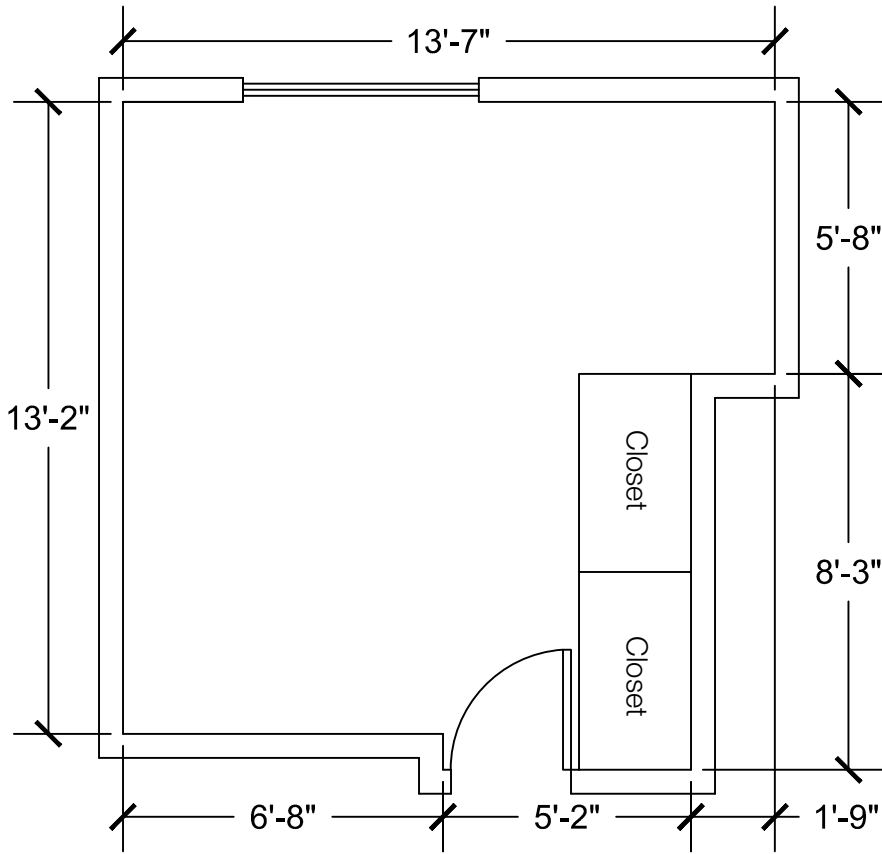

Configuration Notes:

Applicable to Vail 560
All drawings are 1/4"=1'-0" scale
Dimensions are meant to be general figures and may not be exact