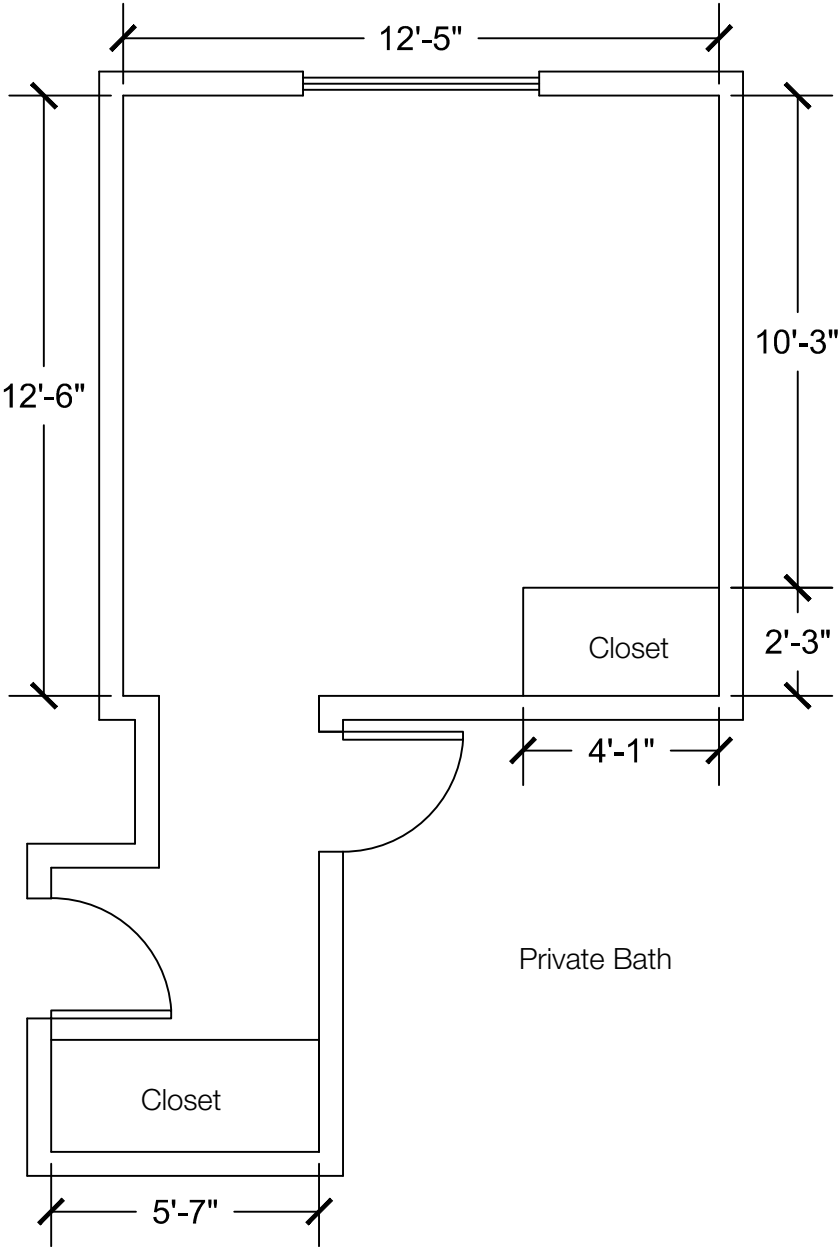

Configuration Notes:

Applicable to Vail 507
 All drawings are 1/4"=1'-0" scale
 Dimensions are meant to be general figures and may not be exact

Standard Bed (x2)

Dresser (x2)

Desk w/ Hutch (x2)

Configuration Notes:

Dimensions are meant to be general figures and may not be exact

Standard Bed (x2)

Dresser (x2)

Desk w/ Hutch (x2)

Configuration Notes:

Applicable to Vail 405, 452, 505, and 553.

All drawings are 1/4"=1'-0" scale

Desk w/ Hutch (x2)

Configuration Notes:

Applicable to Vail 101
 All drawings are 1/4"=1'-0" scale
 Dimensions are meant to be general figures and may not be exact

Configuration Notes:
 Applicable to Vail 250
 All drawings are 1/4"=1'-0" scale
 Dimensions are meant to be general figures and may not be exact

Standard Bed (x2)

Dresser (x2)

Desk w/ Hutch (x2)

Configuration Notes:

Applicable to Vail 254
 All drawings are 1/4"=1'-0" scale
 Dimensions are meant to be general figures and may not be exact

Standard Bed (x2)