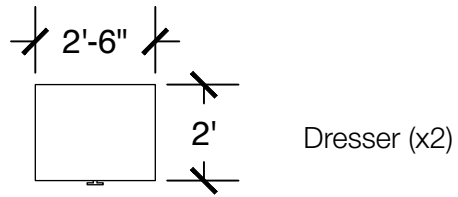

Configuration Notes:

Applicable to Vail 404, 454, 503, and 555.

All drawings are 1/4"=1'-0" scale

Dimensions are meant to be general figures and may not be exact