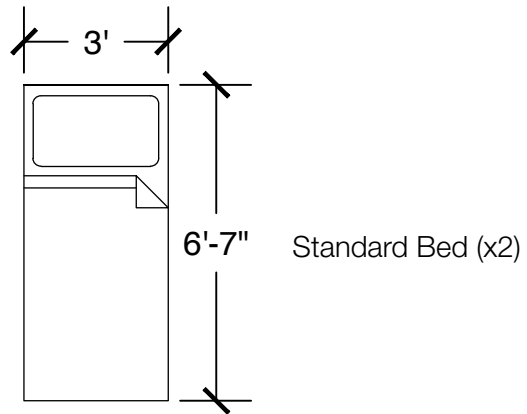

Dimensions are meant to be general figures and may not be exact

Standard Bed (x2)

Dresser (x2)

Desk w/ Hutch (x2)

Configuration Notes:

Applicable to Vail 603
 All drawings are 1/4"=1'-0" scale
 Dimensions are meant to be general figures and may not be exact

Standard Bed (x2)

Dresser (x2)

Desk w/ Hutch (x2)

Configuration Notes:

Applicable to Vail 604

All drawings are 1/4"=1'-0" scale

Dimensions are meant to be general figures and may not be exact

Standard Bed (x2)

Dresser (x2)

Desk w/ Hutch (x2)

Configuration Notes:

Applicable to Vail 605
 All drawings are 1/4"=1'-0" scale
 Dimensions are meant to be general figures and may not be exact

Standard Bed (x2)

Dresser (x2)

Standard Bed (x2)

Dresser (x2)

Desk w/ Hutch (x2)

Configuration Notes:

Applicable to Vail 460 and 561
 All drawings are 1/4"=1'-0" scale
 Dimensions are meant to be general figures and may not be exact

Configuration Notes: