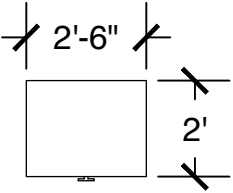

Standard Bed (x2)

Dresser (x2)

Desk w/ Hutch (x2)

Configuration Notes:

Applicable to Vail 611
 All drawings are 1/4"=1'-0" scale
 Dimensions are meant to be general figures and may not be exact

Standard Bed (x2)

Dresser (x2)

Desk w/ Hutch (x2)

Configuration Notes:

Applicable to Vail 612
 All drawings are 1/4"=1'-0" scale
 Dimensions are meant to be general figures and may not be exact

Standard Bed (x2)

Dresser (x2)

Desk w/ Hutch (x2)

Configuration Notes:

Applicable to Vail 613
 All drawings are 1/4"=1'-0" scale
 Dimensions are meant to be general figures and may not be exact

Standard Bed

Dresser

Desk w/ Hutch

Configuration Notes: