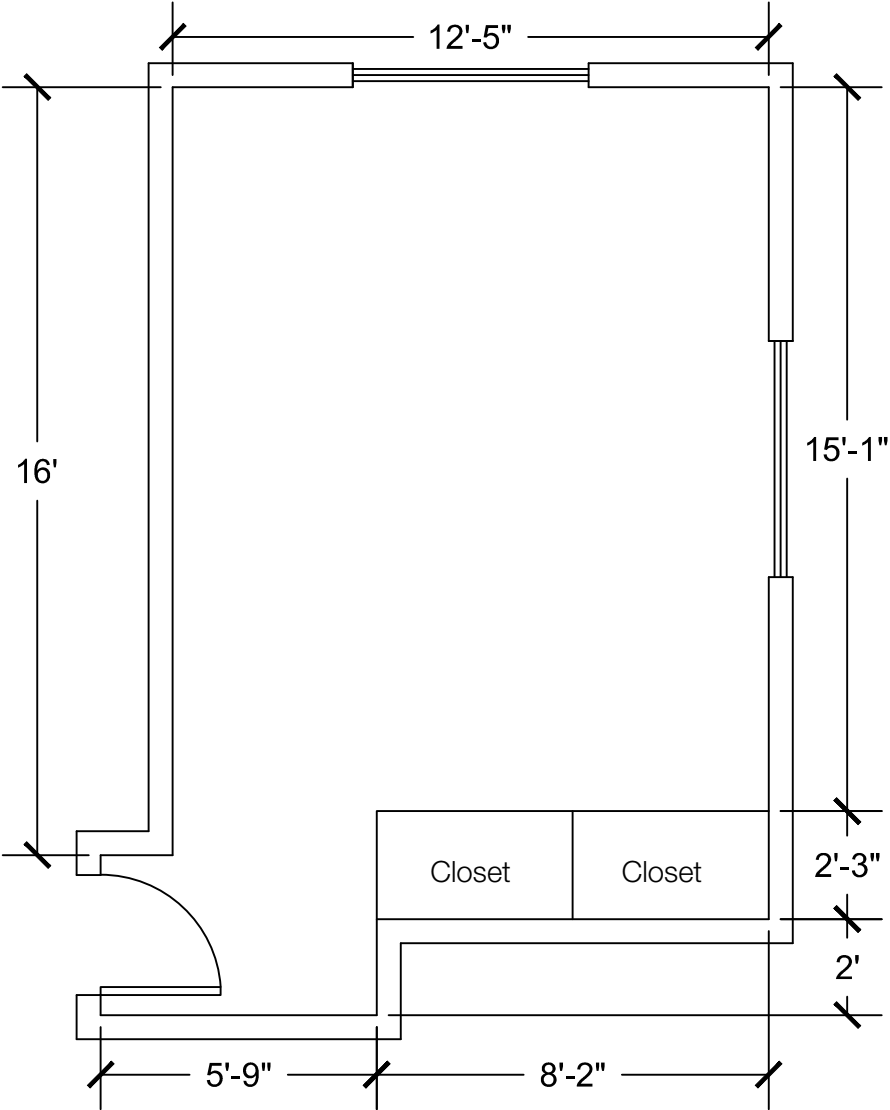

Configuration Notes:

Applicable to Vail 460 and 561
All drawings are 1/4"=1'-0" scale
Dimensions are meant to be general figures and may not be exact