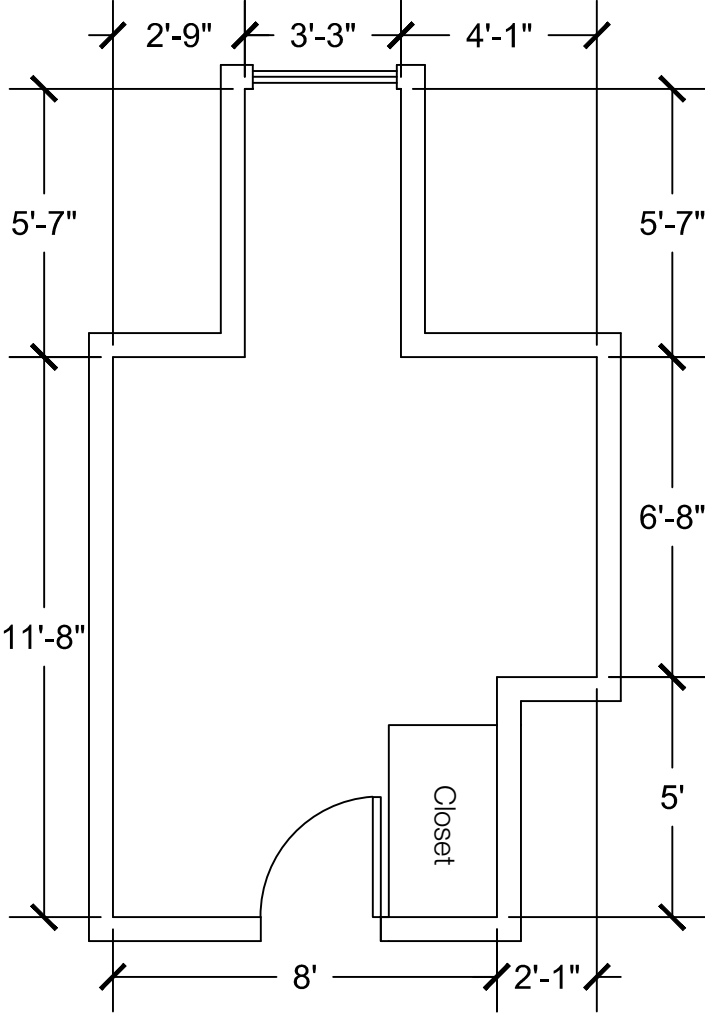

Desk w/ Hutch (x2)

Configuration Notes:

Applicable to Vail 613
 All drawings are 1/4"=1'-0" scale
 Dimensions are meant to be general figures and may not be exact

Standard Bed

Dresser

Desk w/ Hutch

Configuration Notes: