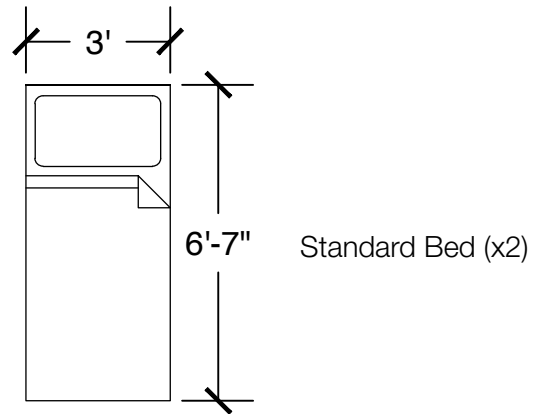

Configuration Notes:

Applicable to Vail 114, 164, 218, 269, 326, 373

All drawings are 1/4"=1'-0" scale

Dimensions are meant to be general figures and may not be exact