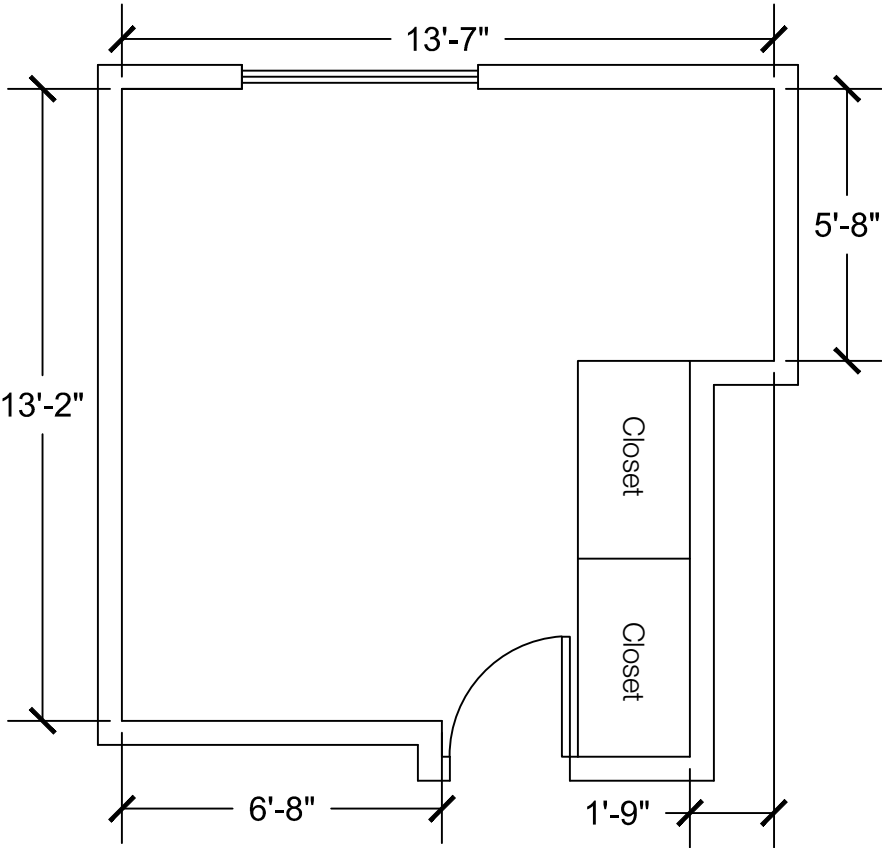

Configuration Notes:

Applicable to Vail 108, 205, 213, 313, 321, 410, 419, 429, and 513

All drawings are 1/4"=1'-0" scale

Dimensions are meant to be general figures and may not be exact

Standard Bed (x2)

Dresser (x2)

Desk w/ Hutch (x2)

Configuration Notes:

Applicable to Vail 512
 All drawings are 1/4"=1'-0" scale
 Dimensions are meant to be general figures and may not be exact

Configuration Notes:

Applicable to Vail 511
 All drawings are 1/4"=1'-0" scale
 Dimensions are meant to be general figures and may not be exact