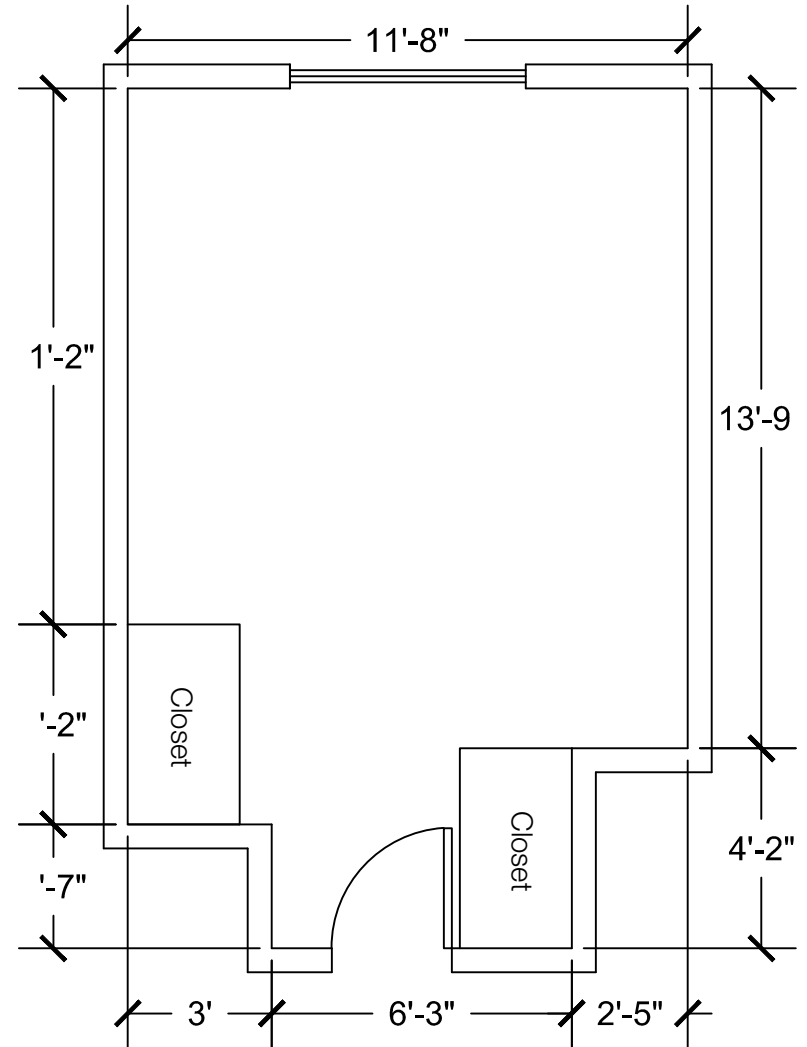

Configuration Notes:

Applicable to Vail 407 and 508
All drawings are 1/4"=1'-0" scale
Dimensions are meant to be general figures and may not be exact