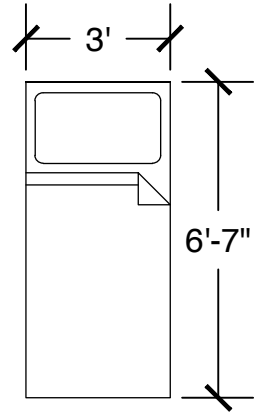

Configuration Notes:

Applicable to Vail 601
 All drawings are 1/4"=1'-0" scale
 Dimensions are meant to be general figures and may not be exact

Configuration Notes:

Applicable to Vail 602

All drawings are 1/4"=1'-0" scale

Dimensions are meant to be general figures and may not be exact

Standard Bed (x2)

Dresser (x2)

Desk w/ Hutch (x2)

Configuration Notes:

Applicable to Vail 603
 All drawings are 1/4"=1'-0" scale
 Dimensions are meant to be general figures and may not be exact

Dresser (x2)

Desk w/ Hutch (x2)

Configuration Notes:

Applicable to Vail 605
 All drawings are 1/4"=1'-0" scale
 Dimensions are meant to be general figures and may not be exact

Standard Bed (x2)

Dresser (x2)

Desk w/ Hutch (x2)

Configuration Notes:

Applicable to Vail 606
 All drawings are 1/4"=1'-0" scale
 Dimensions are meant to be general figures and may not be exact

Standard Bed (x2)

Dresser (x2)

Desk w/ Hutch (x2)