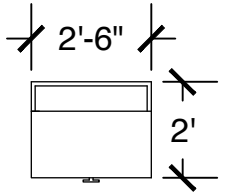

Desk w/ Hutch (x2)

Configuration Notes:

Applicable to Vail 606
 All drawings are 1/4"=1'-0" scale
 Dimensions are meant to be general figures and may not be exact

Standard Bed (x2)

Dresser (x2)

Desk w/ Hutch (x2)

Configuration Notes:

Applicable to Vail 607

All drawings are 1/4"=1'-0" scale

Dimensions are meant to be general figures and may not be exact

Standard Bed (x2)

Dresser (x2)

Desk w/ Hutch (x2)

Configuration Notes:

Applicable to Vail 609
 All drawings are 1/4"=1'-0" scale
 Dimensions are meant to be general figures and may not be exact

Standard Bed (x2)

Dresser (x2)

Desk w/ Hutch (x2)

Configuration Notes:

Applicable to Vail 610
 All drawings are 1/4"=1'-0" scale
 Dimensions are meant to be general figures and may not be exact