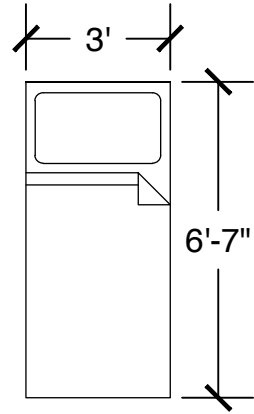

Desk w/ Hutch (x2)

Configuration Notes:

Applicable to Vail 606
 All drawings are 1/4"=1'-0" scale
 Dimensions are meant to be general figures and may not be exact

Standard Bed (x2)

Dresser (x2)

Desk w/ Hutch (x2)

Applicable to Vail 609
 All drawings are 1/4"=1'-0" scale
 Dimensions are meant to be general figures and may not be exact

Standard Bed (x2)

Dresser (x2)

Desk w/ Hutch (x2)

Configuration Notes:

Applicable to Vail 610
 All drawings are 1/4"=1'-0" scale
 Dimensions are meant to be general figures and may not be exact

Applicable to Vail 614
 All drawings are 1/4"=1'-0" scale
 Dimensions are meant to be general figures and may not be exact

Configuration Notes:

Applicable to Vail 615
 All drawings are 1/4"=1'-0" scale
 Dimensions are meant to be general figures and may not be exact

Standard Bed (x3)

Dresser (x3)

Desk w/ Hutch (x3)

Configuration Notes:

Applicable to Vail 351
 All drawings are 1/4"=1'-0" scale
 Dimensions are meant to be general figures and may not be exact

Standard Bed (x2)