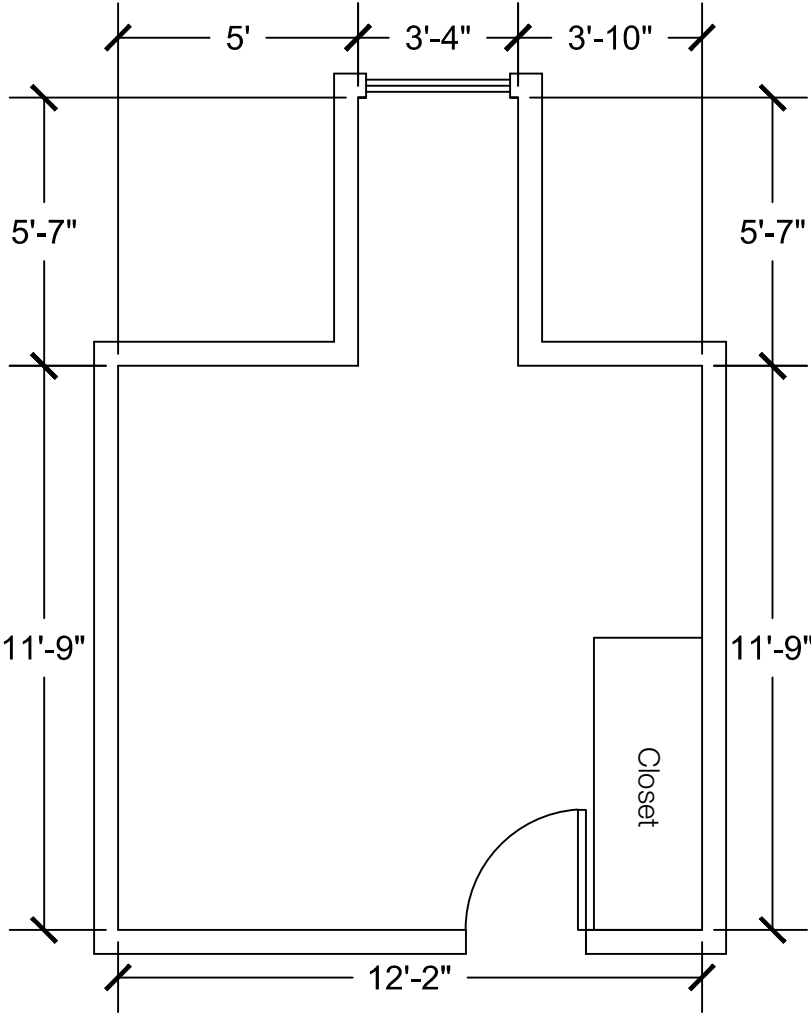

Configuration Notes:

Applicable to Vail 613
All drawings are 1/4"=1'-0" scale
Dimensions are meant to be general figures and may not be exact