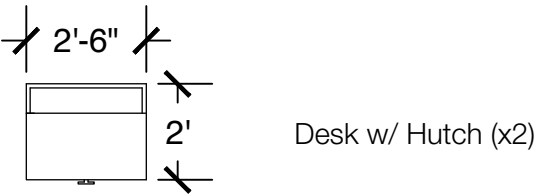

Configuration Notes:

Applicable to Vail 560
All drawings are 1/4"=1'-0" scale
Dimensions are meant to be general figures and may not be exact