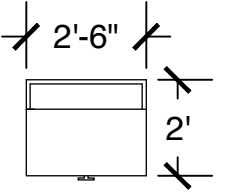

Desk w/ Hutch (x2)