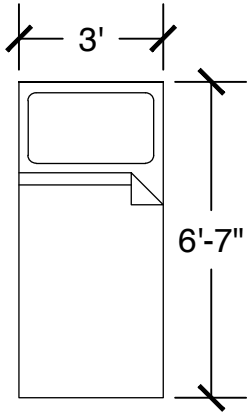

Standard Bed (x3)