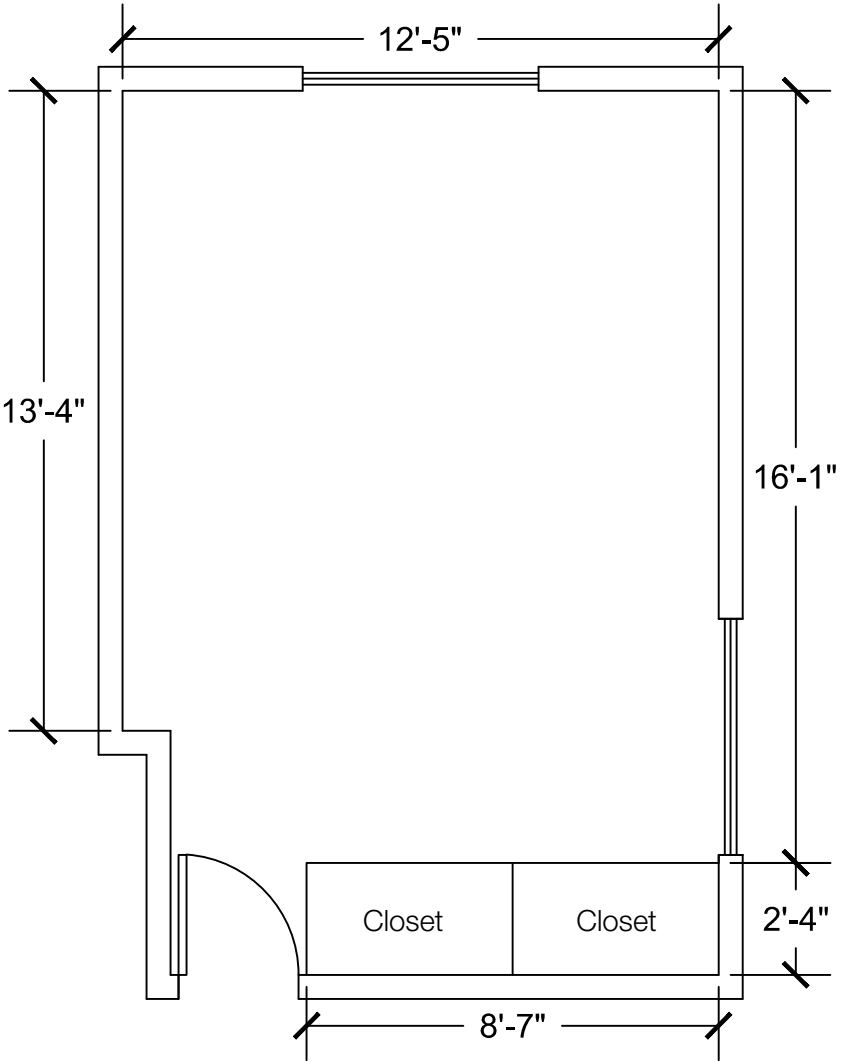

Configuration Notes:

Applicable to Vail 479
All drawings are 1/4"=1'-0" scale
Dimensions are meant to be general figures and may not be exact