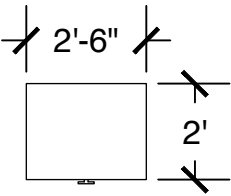

Applicable to Vail 609
 All drawings are 1/4"=1'-0" scale
 Dimensions are meant to be general figures and may not be exact

Standard Bed (x2)

Dresser (x2)

Desk w/ Hutch (x2)

Configuration Notes:

Applicable to Vail 610
 All drawings are 1/4"=1'-0" scale
 Dimensions are meant to be general figures and may not be exact

Standard Bed (x2)

Dresser (x2)

Desk w/ Hutch (x2)

Configuration Notes:

Applicable to Vail 611
 All drawings are 1/4"=1'-0" scale
 Dimensions are meant to be general figures and may not be exact

Standard Bed (x2)