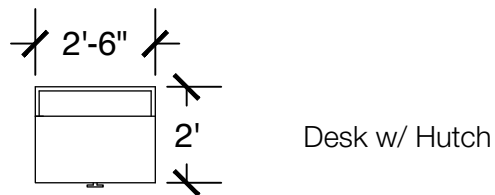

Configuration Notes:

Applicable to Vail 307, 357, 359, 413, 463, and 465

All drawings are 1/4"=1'-0" scale

Dimensions are meant to be general figures and may not be exact