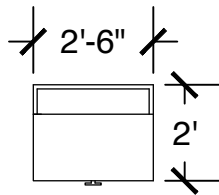

Desk w/ Hutch (x2)

Configuration Notes:

Applicable to Vail 606
 All drawings are 1/4"=1'-0" scale
 Dimensions are meant to be general figures and may not be exact

Standard Bed (x2)

Dresser (x2)

Desk w/ Hutch (x2)

Configuration Notes:

Applicable to Vail 607

All drawings are 1/4"=1'-0" scale

Dimensions are meant to be general figures and may not be exact

Standard Bed (x2)

Dresser (x2)

Desk w/ Hutch (x2)

Configuration Notes: