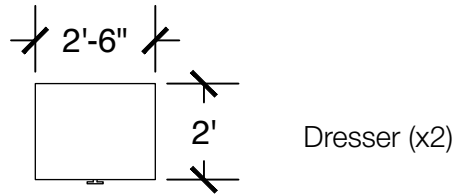

Configuration Notes:

Applicable to Vail 407 and 508
All drawings are 1/4"=1'-0" scale
Dimensions are meant to be general figures and may not be exact