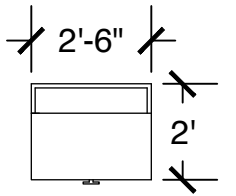

Desk w/ Hutch (x2)

Configuration Notes:

Applicable to Vail 613
 All drawings are 1/4"=1'-0" scale
 Dimensions are meant to be general figures and may not be exact

Standard Bed

Dresser

Desk w/ Hutch

Configuration Notes:

Applicable to Vail 614
 All drawings are 1/4"=1'-0" scale
 Dimensions are meant to be general figures and may not be exact

Configuration Notes:

Applicable to Vail 615
 All drawings are 1/4"=1'-0" scale
 Dimensions are meant to be general figures and may not be exact