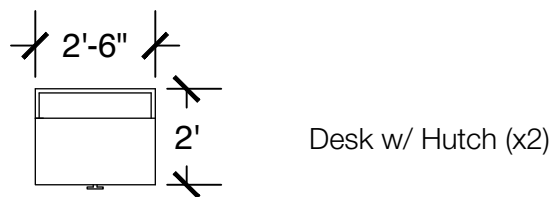

Dresser (x2)

Desk w/ Hutch (x2)

Configuration Notes:

Applicable to Vail 479
 All drawings are 1/4"=1'-0" scale
 Dimensions are meant to be general figures and may not be exact

Configuration Notes:

Applicable to Vail 114, 164, 218, 269, 326, 373