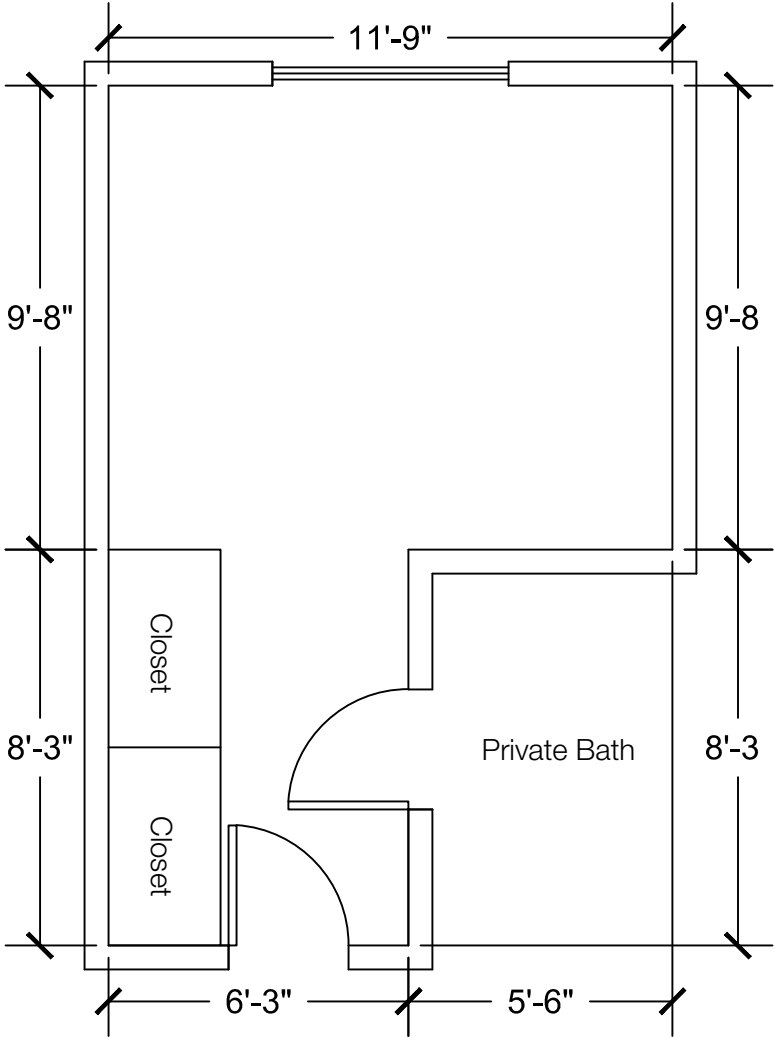

Dimensions are meant to be general figures and may not be exact

Standard Bed (x2)

Dresser (x2)

Desk w/ Hutch (x2)

Configuration Notes:

Applicable to Vail 603
 All drawings are 1/4"=1'-0" scale
 Dimensions are meant to be general figures and may not be exact

Dresser (x2)

Desk w/ Hutch (x2)

Configuration Notes:

Applicable to Vail 605
 All drawings are 1/4"=1'-0" scale
 Dimensions are meant to be general figures and may not be exact

Standard Bed (x2)

Dresser (x2)

All drawings are 1/4"=1'-0" scale

Dimensions are meant to be general figures and may not be exact

Configuration Notes:

Applicable to Vail 407 and 508
 All drawings are 1/4"=1'-0" scale
 Dimensions are meant to be general figures and may not be exact

Configuration Notes:

Applicable to Vail 507
 All drawings are 1/4"=1'-0" scale
 Dimensions are meant to be general figures and may not be exact

Standard Bed (x2)

Dresser (x2)

Desk w/ Hutch (x2)

Configuration Notes: