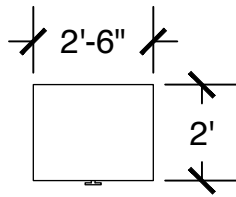

Dresser (x2)