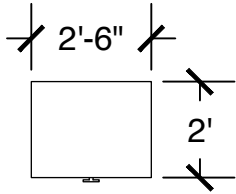

Desk w/ Hutch (x2)

Configuration Notes:

Applicable to Vail 606
 All drawings are 1/4"=1'-0" scale
 Dimensions are meant to be general figures and may not be exact

Standard Bed (x2)

Dresser (x2)

Desk w/ Hutch (x2)

Configuration Notes:

Applicable to Vail 607

All drawings are 1/4"=1'-0" scale

Dimensions are meant to be general figures and may not be exact

Standard Bed (x2)

Dresser (x2)

Desk w/ Hutch (x2)

Configuration Notes:

Applicable to Vail 609
 All drawings are 1/4"=1'-0" scale
 Dimensions are meant to be general figures and may not be exact

Standard Bed (x2)

Dresser (x2)

Desk w/ Hutch (x2)

Configuration Notes:

Applicable to Vail 610
 All drawings are 1/4"=1'-0" scale
 Dimensions are meant to be general figures and may not be exact