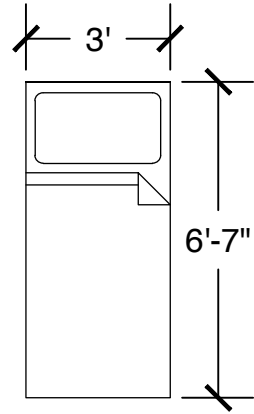

Configuration Notes:

Applicable to Vail 601
 All drawings are 1/4"=1'-0" scale
 Dimensions are meant to be general figures and may not be exact

Configuration Notes:

Applicable to Vail 602

All drawings are 1/4"=1'-0" scale

Applicable to Vail 609
 All drawings are 1/4"=1'-0" scale
 Dimensions are meant to be general figures and may not be exact

Standard Bed (x2)

Dresser (x2)

Desk w/ Hutch (x2)

Configuration Notes:

Applicable to Vail 610
 All drawings are 1/4"=1'-0" scale
 Dimensions are meant to be general figures and may not be exact

Standard Bed (x2)

Dresser (x2)

Desk w/ Hutch (x2)

Configuration Notes:

Applicable to Vail 611
 All drawings are 1/4"=1'-0" scale
 Dimensions are meant to be general figures and may not be exact

Standard Bed (x2)

Dresser (x2)

Desk w/ Hutch (x2)

Configuration Notes:

Applicable to Vail 612
 All drawings are 1/4"=1'-0" scale
 Dimensions are meant to be general figures and may not be exact

Standard Bed (x2)

Dresser (x2)