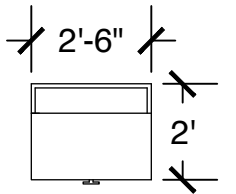

Desk w/ Hutch (x2)