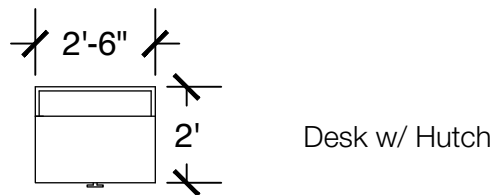

Configuration Notes:

Applicable to Vail 602

All drawings are 1/4"=1'-0" scale

Dimensions are meant to be general figures and may not be exact