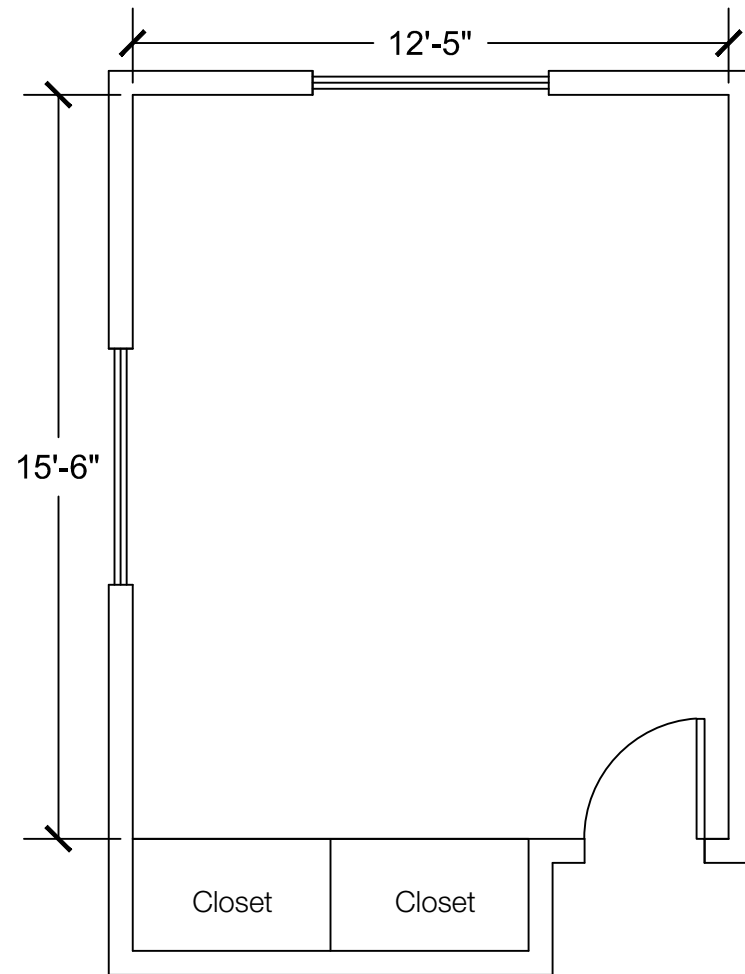

Dimensions are meant to be general figures and may not be exact

Standard Bed (x2)

Dresser (x2)

Desk w/ Hutch (x2)

Configuration Notes:

Applicable to Vail 603
 All drawings are 1/4"=1'-0" scale
 Dimensions are meant to be general figures and may not be exact

Standard Bed (x2)

Dresser (x2)

Desk w/ Hutch (x2)

Configuration Notes:

Applicable to Vail 604

All drawings are 1/4"=1'-0" scale

Dimensions are meant to be general figures and may not be exact

Standard Bed (x2)

Dresser (x2)

Desk w/ Hutch (x2)

Configuration Notes:

Applicable to Vail 605
 All drawings are 1/4"=1'-0" scale
 Dimensions are meant to be general figures and may not be exact

Standard Bed (x2)

Dresser (x2)

Standard Bed (x2)

Dresser (x2)

Desk w/ Hutch (x2)

Configuration Notes:

Applicable to Vail 460 and 561
 All drawings are 1/4"=1'-0" scale
 Dimensions are meant to be general figures and may not be exact

Configuration Notes: