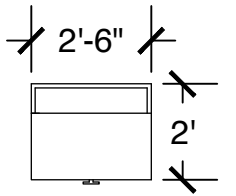

Configuration Notes:

Applicable to Vail 601
 All drawings are 1/4"=1'-0" scale
 Dimensions are meant to be general figures and may not be exact

Configuration Notes:

Applicable to Vail 602

All drawings are 1/4"=1'-0" scale

Dimensions are meant to be general figures and may not be exact

Standard Bed (x2)

Dresser (x2)

Desk w/ Hutch (x2)

Configuration Notes:

Applicable to Vail 603
 All drawings are 1/4"=1'-0" scale
 Dimensions are meant to be general figures and may not be exact