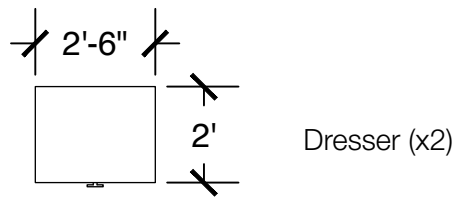

Standard Bed (x2)

Dresser (x2)

Desk w/ Hutch (x2)

Configuration Notes:

Applicable to Vail 460 and 561
 All drawings are 1/4"=1'-0" scale
 Dimensions are meant to be general figures and may not be exact

Configuration Notes: