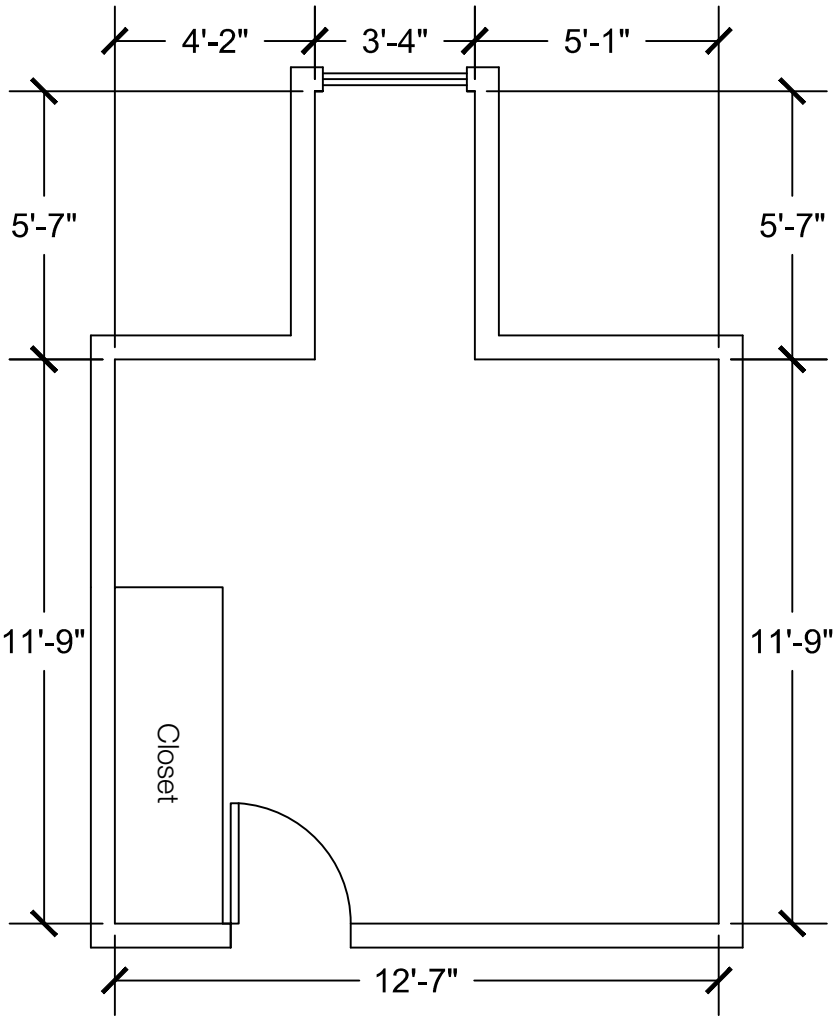

Dimensions are meant to be general figures and may not be exact

Standard Bed (x2)

Dresser (x2)

Desk w/ Hutch (x2)

Configuration Notes:

Applicable to Vail 603
 All drawings are 1/4"=1'-0" scale
 Dimensions are meant to be general figures and may not be exact

Standard Bed (x2)

Dresser (x2)

Desk w/ Hutch (x2)

Configuration Notes:

Applicable to Vail 604

All drawings are 1/4"=1'-0" scale

Dimensions are meant to be general figures and may not be exact

Standard Bed (x2)

Dresser (x2)

Desk w/ Hutch (x2)

Configuration Notes:

Applicable to Vail 605
 All drawings are 1/4"=1'-0" scale
 Dimensions are meant to be general figures and may not be exact

Standard Bed (x2)

Dresser (x2)