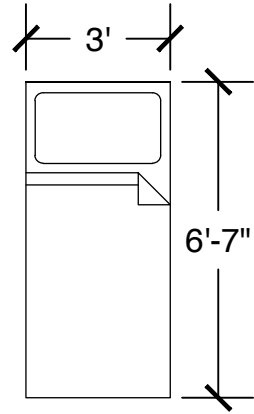

Configuration Notes:

Applicable to Vail 601
 All drawings are 1/4"=1'-0" scale
 Dimensions are meant to be general figures and may not be exact

Configuration Notes:

Applicable to Vail 602

All drawings are 1/4"=1'-0" scale

Dimensions are meant to be general figures and may not be exact

Standard Bed (x2)

Dresser (x2)

Desk w/ Hutch (x2)

Configuration Notes:

Applicable to Vail 603
 All drawings are 1/4"=1'-0" scale
 Dimensions are meant to be general figures and may not be exact

Dresser (x2)

Desk w/ Hutch (x2)

Configuration Notes:

Applicable to Vail 605
 All drawings are 1/4"=1'-0" scale
 Dimensions are meant to be general figures and may not be exact

Standard Bed (x2)

Dresser (x2)

Applicable to Vail 456 and 557

All drawings are 1/4"=1'-0" scale

Dimensions are meant to be general figures and may not be exact

Configuration Notes:

Applicable to Vail 560
 All drawings are 1/4"=1'-0" scale
 Dimensions are meant to be general figures and may not be exact