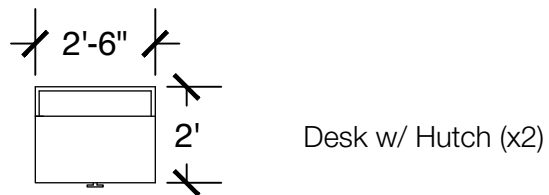

Configuration Notes:

Applicable to Vail 500 and 550

All drawings are 1/4"=1'-0" scale

Dimensions are meant to be general figures and may not be exact