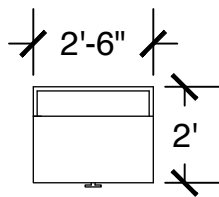

Desk w/ Hutch (x2)