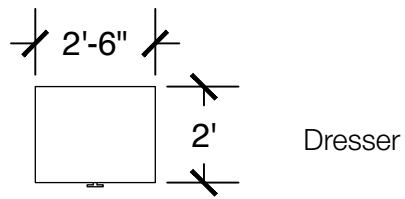

Configuration Notes:

Applicable to Vail 602

All drawings are 1/4"=1'-0" scale

Dimensions are meant to be general figures and may not be exact