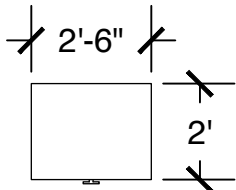

Dresser (x2)