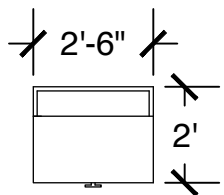

Dimensions are meant to be general figures and may not be exact

Configuration Notes:

Applicable to Vail 500 and 550

All drawings are 1/4"=1'-0" scale

Dimensions are meant to be general figures and may not be exact

Configuration Notes:

Applicable to Vail 455 and 556
 All drawings are 1/4"=1'-0" scale
 Dimensions are meant to be general figures and may not be exact

Standard Bed (x2)

Dresser (x2)

Desk w/ Hutch (x2)

Configuration Notes:

Applicable to Vail 456 and 557

All drawings are 1/4"=1'-0" scale

Dimensions are meant to be general figures and may not be exact

Configuration Notes:

Applicable to Vail 560
 All drawings are 1/4"=1'-0" scale
 Dimensions are meant to be general figures and may not be exact