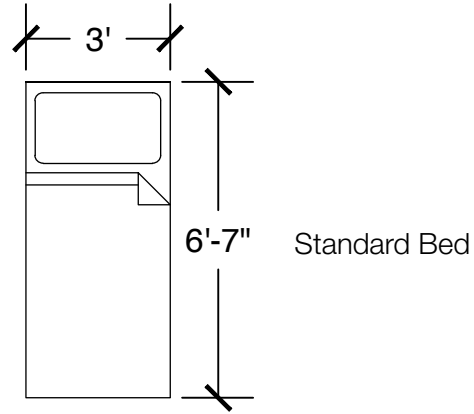

Desk w/ Hutch (x2)

Configuration Notes:

Applicable to Vail 613
 All drawings are 1/4"=1'-0" scale
 Dimensions are meant to be general figures and may not be exact

Standard Bed

Dresser

Desk w/ Hutch

Configuration Notes:

Applicable to Vail 614
 All drawings are 1/4"=1'-0" scale
 Dimensions are meant to be general figures and may not be exact

Configuration Notes:

Applicable to Vail 615
 All drawings are 1/4"=1'-0" scale
 Dimensions are meant to be general figures and may not be exact