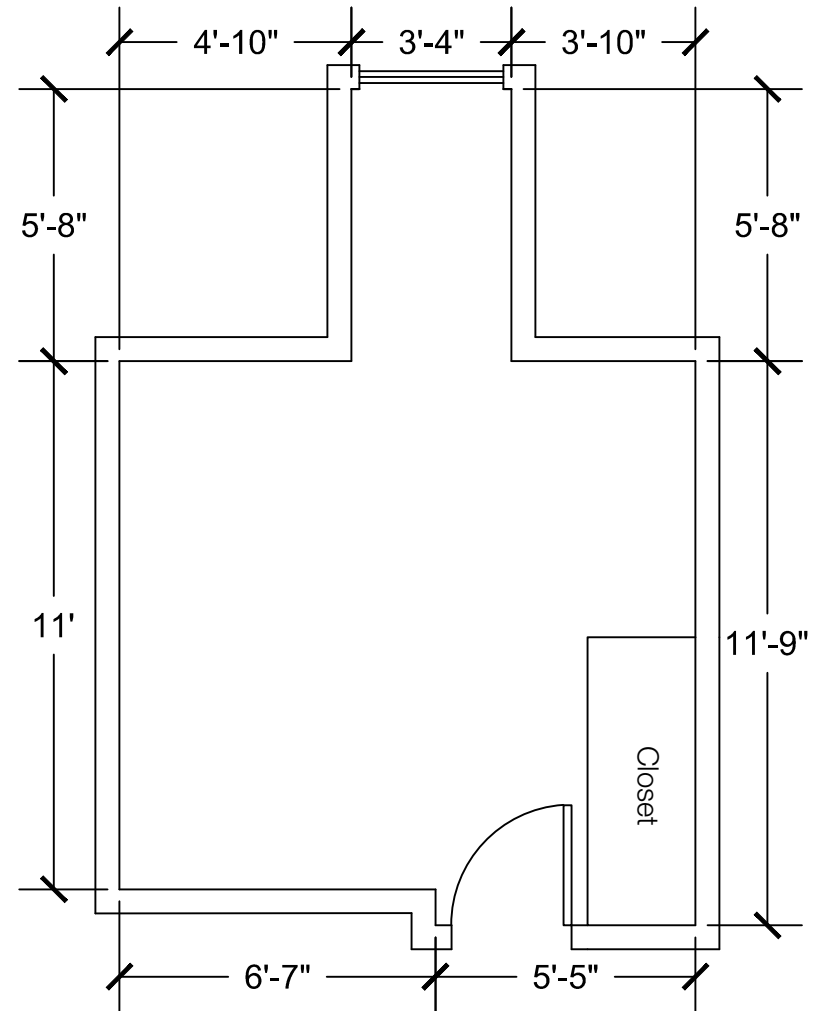

Dresser (x2)

Desk w/ Hutch (x2)

Configuration Notes:

Applicable to Vail 605
 All drawings are 1/4"=1'-0" scale
 Dimensions are meant to be general figures and may not be exact

Standard Bed (x2)

Dresser (x2)

Desk w/ Hutch (x2)

Configuration Notes:

Applicable to Vail 606
 All drawings are 1/4"=1'-0" scale
 Dimensions are meant to be general figures and may not be exact

Standard Bed (x2)

Dresser (x2)

Desk w/ Hutch (x2)

Configuration Notes:

Applicable to Vail 607

All drawings are 1/4"=1'-0" scale

Dimensions are meant to be general figures and may not be exact

Standard Bed (x2)

Dresser (x2)

Desk w/ Hutch (x2)

Configuration Notes: