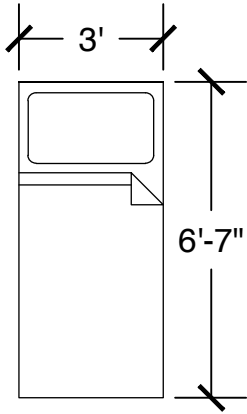

Dresser (x2)

Desk w/ Hutch (x2)

Configuration Notes:

Applicable to Vail 612
 All drawings are 1/4"=1'-0" scale
 Dimensions are meant to be general figures and may not be exact

Standard Bed (x2)

Dresser (x2)

Applicable to Vail 614
 All drawings are 1/4"=1'-0" scale
 Dimensions are meant to be general figures and may not be exact

Configuration Notes:

Applicable to Vail 615
 All drawings are 1/4"=1'-0" scale
 Dimensions are meant to be general figures and may not be exact

All drawings are 1/4"=1'-0" scale

Dimensions are meant to be general figures and may not be exact

Configuration Notes:

Applicable to Vail 407 and 508
 All drawings are 1/4"=1'-0" scale
 Dimensions are meant to be general figures and may not be exact

Standard Bed (x4)

Dresser (x4)

Desk w/ Hutch (x4)

Configuration Notes:

Applicable to Vail 201

All drawings are 3/16"=1'-0" scale

Dimensions are meant to be general figures and may not be exact

Standard Bed (x4)