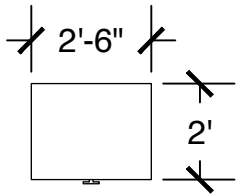

Desk w/ Hutch (x2)

Configuration Notes:

Applicable to Vail 613
 All drawings are 1/4"=1'-0" scale
 Dimensions are meant to be general figures and may not be exact

Standard Bed

Dresser

Desk w/ Hutch

Configuration Notes:

Applicable to Vail 614
 All drawings are 1/4"=1'-0" scale
 Dimensions are meant to be general figures and may not be exact

Configuration Notes:

Applicable to Vail 615
 All drawings are 1/4"=1'-0" scale
 Dimensions are meant to be general figures and may not be exact