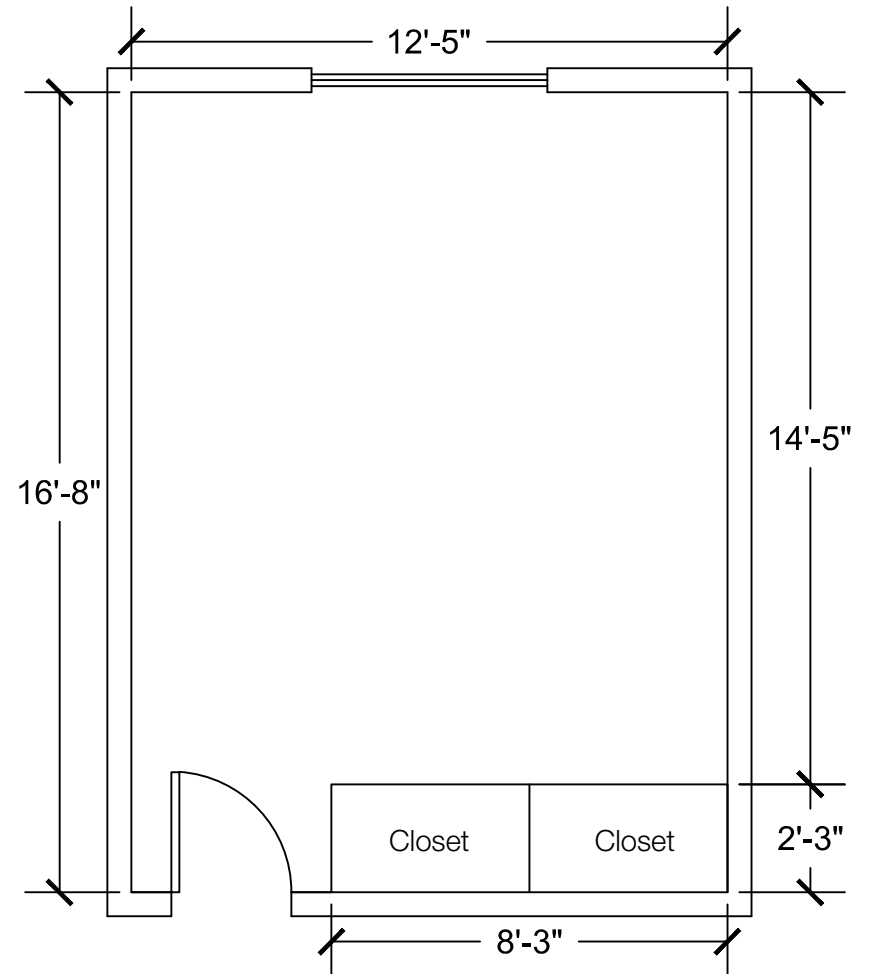

Configuration Notes:

Applicable to Vail 159, 264, 353, and 370

All drawings are 1/4"=1'-0" scale

Dimensions are meant to be general figures and may not be exact