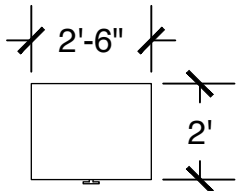

Dresser (x2)

Desk w/ Hutch (x2)

Configuration Notes:

Applicable to Vail 305
 All drawings are 1/4"=1'-0" scale
 Dimensions are meant to be general figures and may not be exact

Standard Bed (x3)

Dresser (x3)