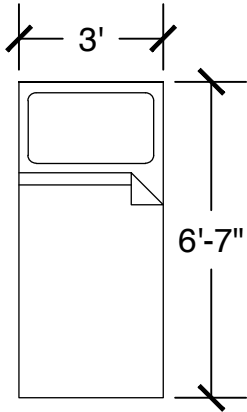

Standard Bed (x2)