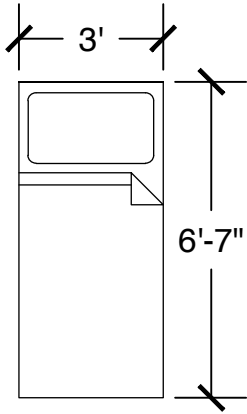

Configuration Notes:

Applicable to Vail 601
 All drawings are 1/4"=1'-0" scale
 Dimensions are meant to be general figures and may not be exact

Configuration Notes:

Applicable to Vail 602

All drawings are 1/4"=1'-0" scale

Dimensions are meant to be general figures and may not be exact

Standard Bed (x2)

Dresser (x2)

Desk w/ Hutch (x2)

Configuration Notes:

Applicable to Vail 603
 All drawings are 1/4"=1'-0" scale
 Dimensions are meant to be general figures and may not be exact

Applicable to Vail 609
 All drawings are 1/4"=1'-0" scale
 Dimensions are meant to be general figures and may not be exact

Standard Bed (x2)

Dresser (x2)

Desk w/ Hutch (x2)

Configuration Notes:

Applicable to Vail 610
 All drawings are 1/4"=1'-0" scale
 Dimensions are meant to be general figures and may not be exact

All drawings are 1/4"=1'-0" scale

Dimensions are meant to be general figures and may not be exact

Standard Bed (x2)

Dresser (x2)

Desk w/ Hutch (x2)

Configuration Notes:

Applicable to Vail 411
 All drawings are 1/4"=1'-0" scale
 Dimensions are meant to be general figures and may not be exact