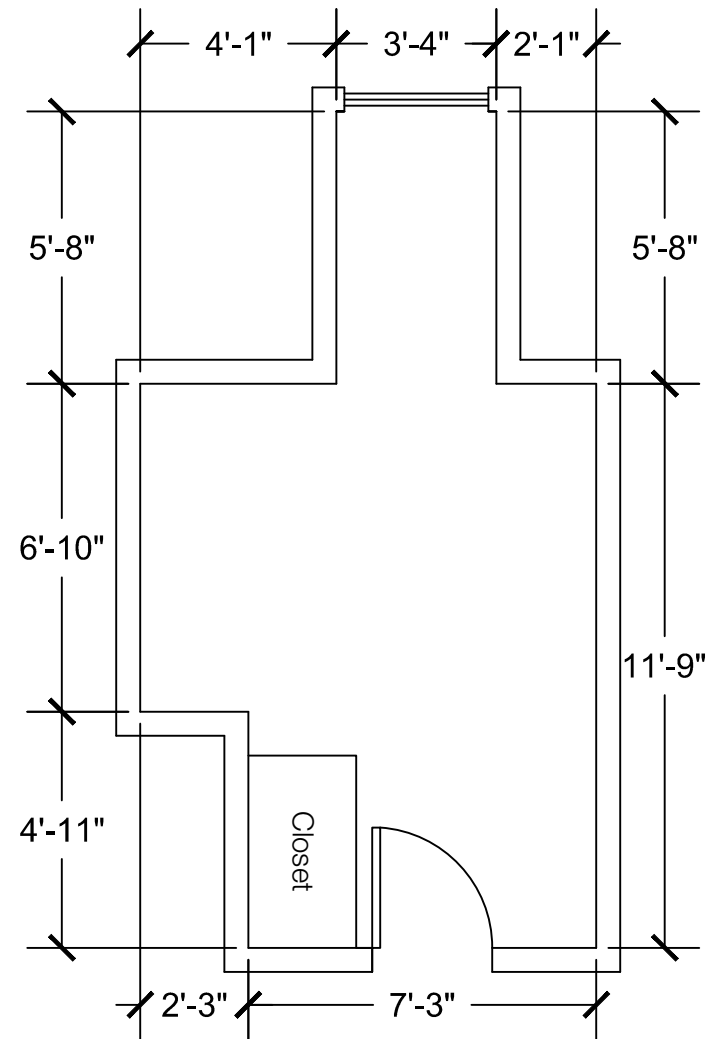

Configuration Notes:

Applicable to Vail 602

All drawings are 1/4"=1'-0" scale

Dimensions are meant to be general figures and may not be exact