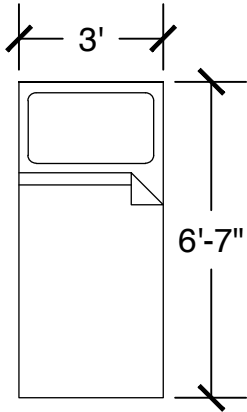

Dresser (x2)

Desk w/ Hutch (x2)

Configuration Notes:

Applicable to Vail 605
 All drawings are 1/4"=1'-0" scale
 Dimensions are meant to be general figures and may not be exact

Standard Bed (x2)

Dresser (x2)

Desk w/ Hutch (x2)

Configuration Notes:

Applicable to Vail 606
 All drawings are 1/4"=1'-0" scale
 Dimensions are meant to be general figures and may not be exact

Standard Bed (x2)

Dresser (x2)

Desk w/ Hutch (x2)

Applicable to Vail 609
 All drawings are 1/4"=1'-0" scale
 Dimensions are meant to be general figures and may not be exact

Standard Bed (x2)

Dresser (x2)

Desk w/ Hutch (x2)

Configuration Notes:

Applicable to Vail 610
 All drawings are 1/4"=1'-0" scale
 Dimensions are meant to be general figures and may not be exact

All drawings are 1/4"=1'-0" scale

Dimensions are meant to be general figures and may not be exact

Standard Bed (x2)

Dresser (x2)

Desk w/ Hutch (x2)

Configuration Notes:

Applicable to Vail 360
 All drawings are 1/4"=1'-0" scale
 Dimensions are meant to be general figures and may not be exact