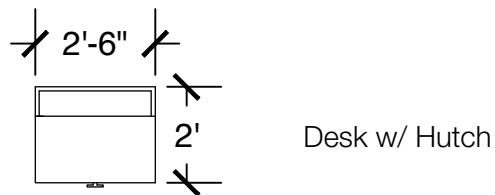

Dresser (x2)

Desk w/ Hutch (x2)

Configuration Notes:

Applicable to Vail 151
 All drawings are 1/4"=1'-0" scale
 Dimensions are meant to be general figures and may not be exact

Configuration Notes:

Applicable to Vail 428 and 477