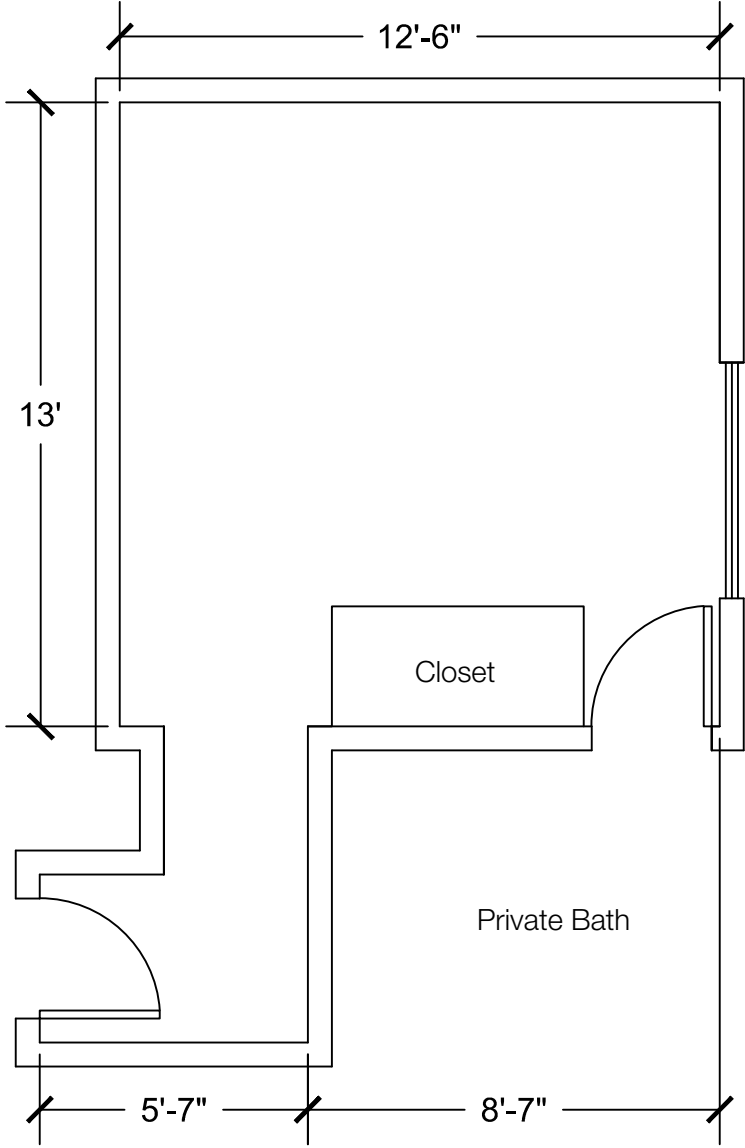

Configuration Notes:

Applicable to Vail 101
All drawings are 1/4"=1'-0" scale
Dimensions are meant to be general figures and may not be exact