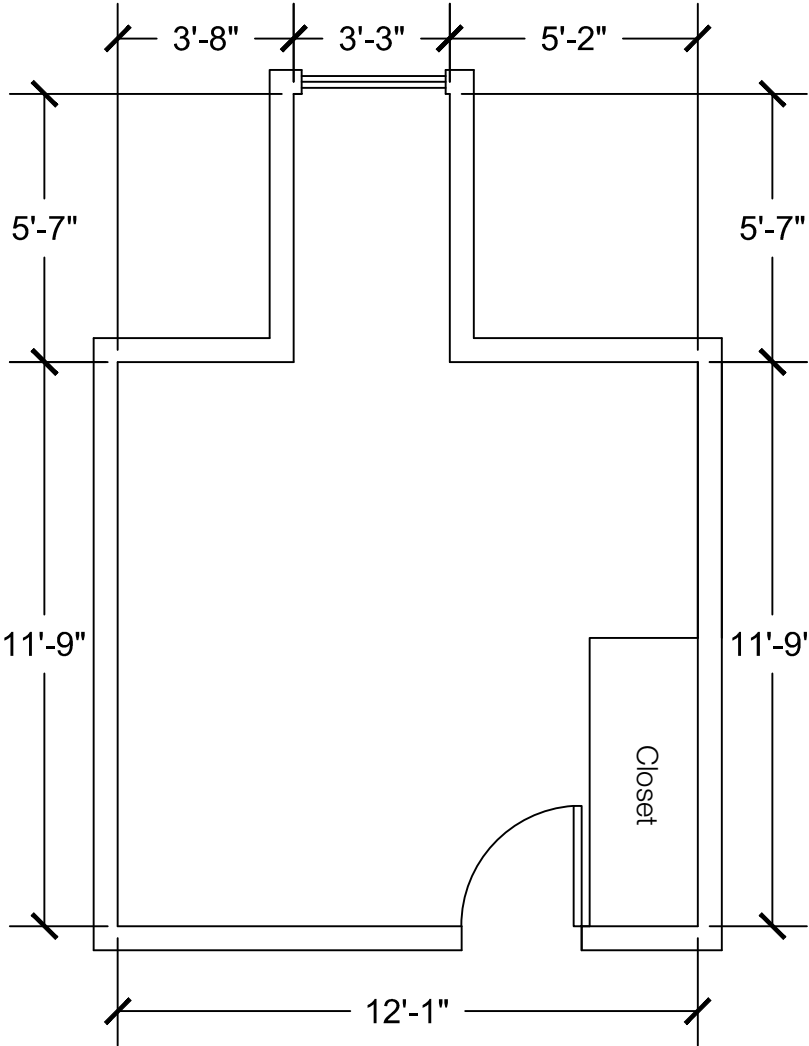

Applicable to Vail 609
 All drawings are 1/4"=1'-0" scale
 Dimensions are meant to be general figures and may not be exact

Standard Bed (x2)

Dresser (x2)

Desk w/ Hutch (x2)

Configuration Notes:

Applicable to Vail 610
 All drawings are 1/4"=1'-0" scale
 Dimensions are meant to be general figures and may not be exact