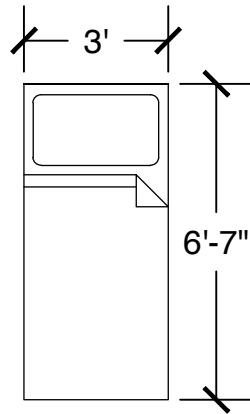

Dresser (x2)

Desk w/ Hutch (x2)

Configuration Notes:

Applicable to Vail 612
 All drawings are 1/4"=1'-0" scale
 Dimensions are meant to be general figures and may not be exact

Standard Bed (x2)

Dresser (x2)

Applicable to Vail 614
 All drawings are 1/4"=1'-0" scale
 Dimensions are meant to be general figures and may not be exact

Configuration Notes:

Applicable to Vail 615
 All drawings are 1/4"=1'-0" scale
 Dimensions are meant to be general figures and may not be exact

All drawings are 1/4"=1'-0" scale

Dimensions are meant to be general figures and may not be exact

Configuration Notes:

Applicable to Vail 407 and 508
 All drawings are 1/4"=1'-0" scale
 Dimensions are meant to be general figures and may not be exact

Configuration Notes:

Applicable to Vail 109, 214, and 322

All drawings are 1/4"=1'-0" scale

Dimensions are meant to be general figures and may not be exact

Configuration Notes:
 Applicable to Vail 202
 All drawings are 1/4"=1'-0" scale
 Dimensions are meant to be general figures and may not be exact