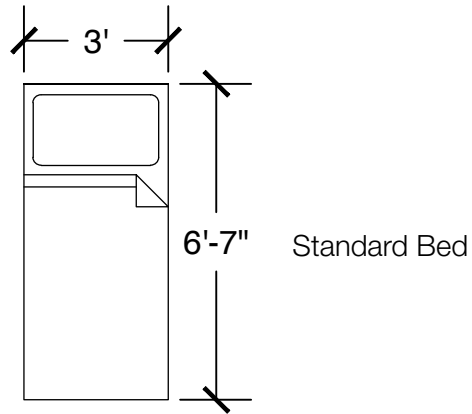

Configuration Notes:

Applicable to Vail 602

All drawings are 1/4"=1'-0" scale

Dimensions are meant to be general figures and may not be exact