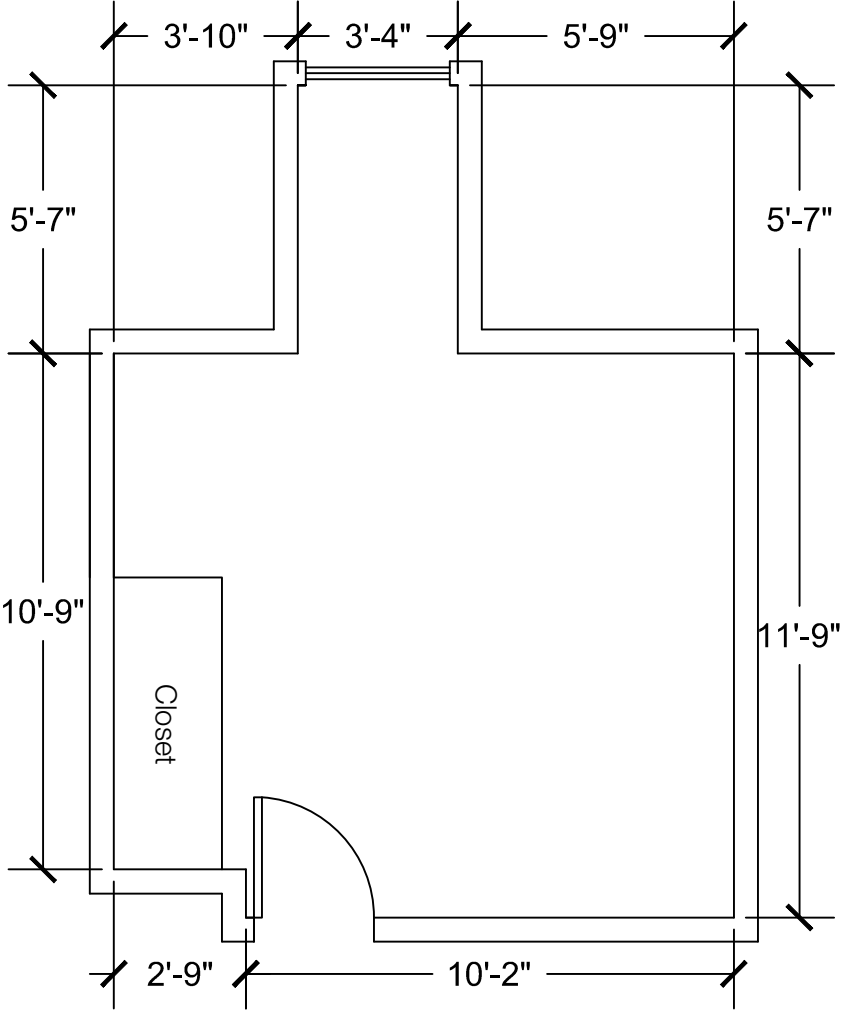

Applicable to Vail 609
 All drawings are 1/4"=1'-0" scale
 Dimensions are meant to be general figures and may not be exact

Standard Bed (x2)

Dresser (x2)

Desk w/ Hutch (x2)

Configuration Notes:

Applicable to Vail 610
 All drawings are 1/4"=1'-0" scale
 Dimensions are meant to be general figures and may not be exact

Standard Bed (x2)

Dresser (x2)

Desk w/ Hutch (x2)

Configuration Notes:

Applicable to Vail 611
 All drawings are 1/4"=1'-0" scale
 Dimensions are meant to be general figures and may not be exact

Standard Bed (x2)