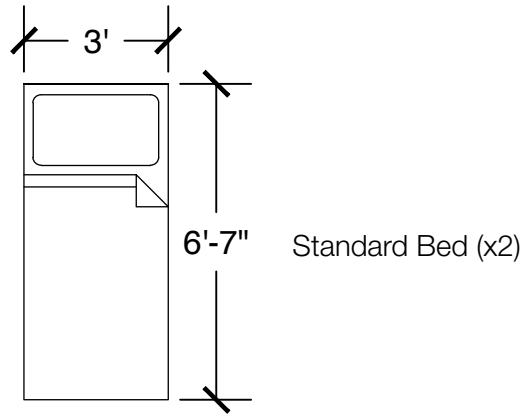

Configuration Notes:

Applicable to Vail 500 and 550

All drawings are 1/4"=1'-0" scale

Dimensions are meant to be general figures and may not be exact