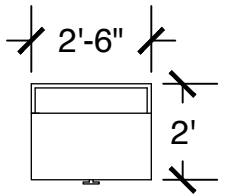

Desk w/ Hutch (x4)