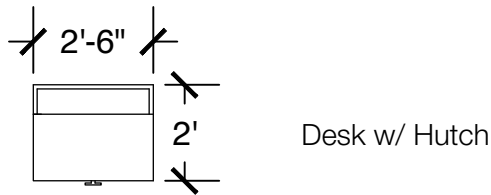

Configuration Notes:

Applicable to Vail 615
All drawings are 1/4"=1'-0" scale
Dimensions are meant to be general figures and may not be exact