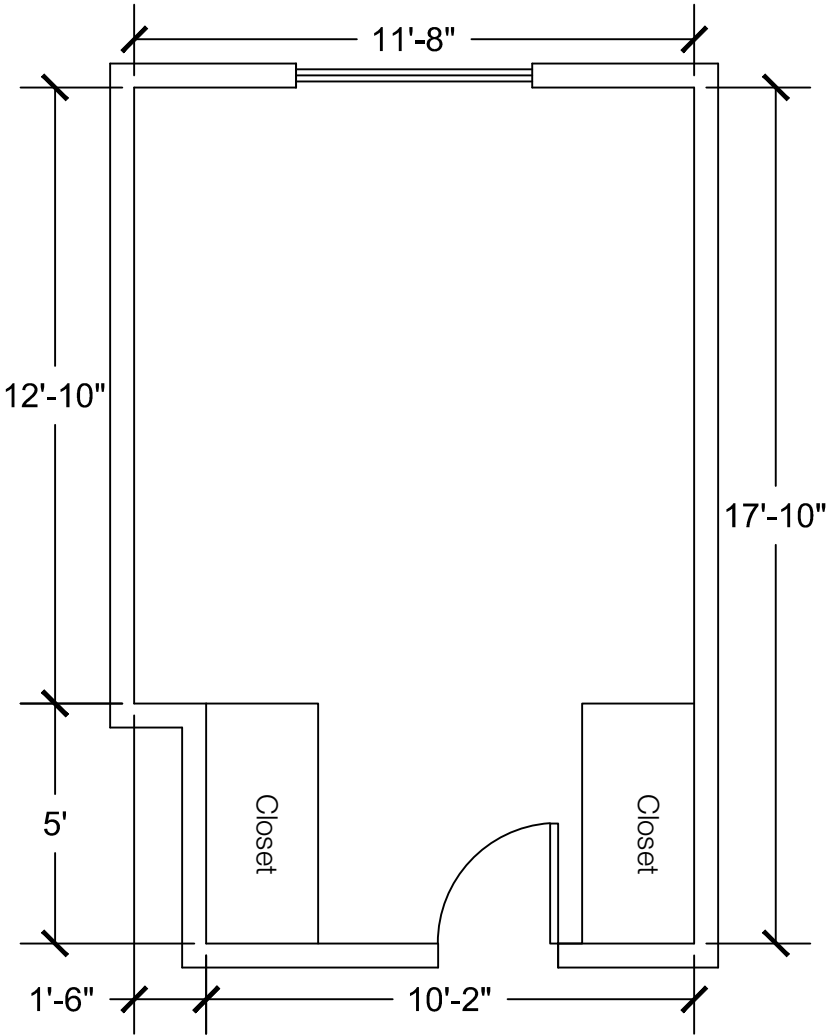

All drawings are 1/4"=1'-0" scale

Dimensions are meant to be general figures and may not be exact

Configuration Notes:

Applicable to Vail 407 and 508
 All drawings are 1/4"=1'-0" scale
 Dimensions are meant to be general figures and may not be exact