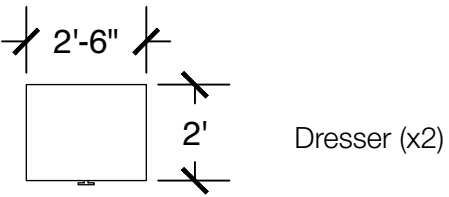

All drawings are 1/4"=1'-0" scale

Dimensions are meant to be general figures and may not be exact

Configuration Notes:

Applicable to Vail 407 and 508
 All drawings are 1/4"=1'-0" scale
 Dimensions are meant to be general figures and may not be exact