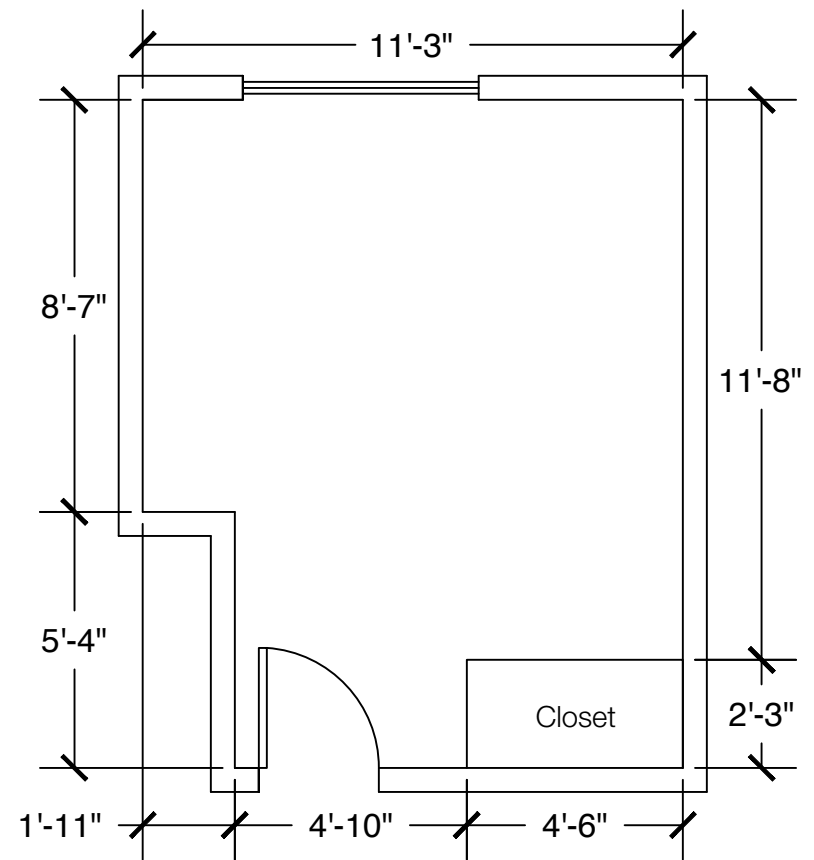

Configuration Notes:

Applicable to Vail 507
 All drawings are 1/4"=1'-0" scale
 Dimensions are meant to be general figures and may not be exact

Standard Bed (x2)

Dresser (x2)

Desk w/ Hutch (x2)

Configuration Notes:

Dimensions are meant to be general figures and may not be exact

Standard Bed (x2)

Dresser (x2)

Desk w/ Hutch (x2)

Configuration Notes:

Applicable to Vail 405, 452, 505, and 553.

All drawings are 1/4"=1'-0" scale

Dresser (x2)

Desk w/ Hutch (x2)

Configuration Notes:

Applicable to Vail 151
 All drawings are 1/4"=1'-0" scale
 Dimensions are meant to be general figures and may not be exact

Configuration Notes:

Applicable to Vail 428 and 477

All drawings are 1/4"=1'-0" scale

Dimensions are meant to be general figures and may not be exact