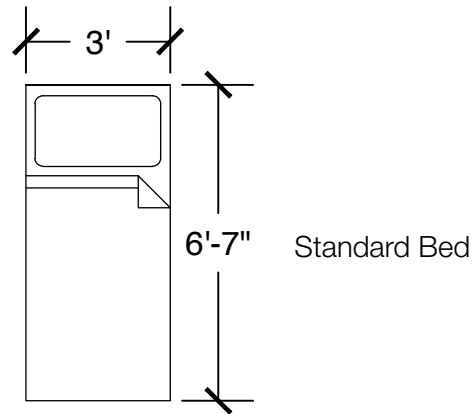

Dimensions are meant to be general figures and may not be exact

Standard Bed (x2)

Dresser (x2)

Desk w/ Hutch (x2)

Configuration Notes:

Applicable to Vail 405, 452, 505, and 553.

All drawings are 1/4"=1'-0" scale

Dresser (x2)

Desk w/ Hutch (x2)

Configuration Notes:

Applicable to Vail 151
 All drawings are 1/4"=1'-0" scale
 Dimensions are meant to be general figures and may not be exact

Configuration Notes:

Applicable to Vail 428 and 477

All drawings are 1/4"=1'-0" scale

Dimensions are meant to be general figures and may not be exact